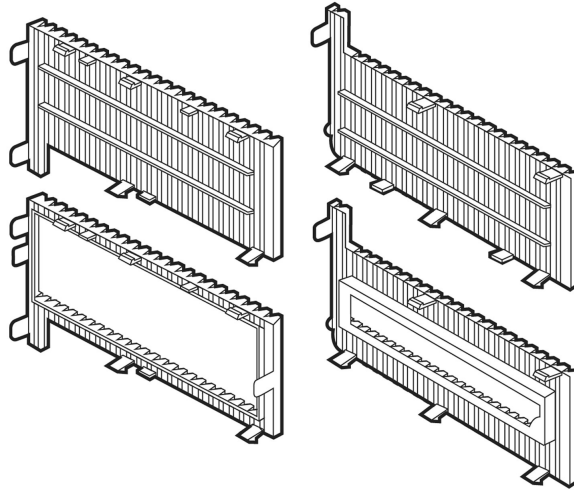

Overview

Your Option Limited Warranty is a one (1) year (HP Option Limited Warranty Period) parts replacement warranty on any HP-branded or Compaq-branded options (HP Options). If your HP Option is installed in an HP Hardware Product, HP may provide warranty service either for the HP Option Limited Warranty Period or the remaining Limited Warranty Period of the HP Hardware Product in which the HP Option is being installed, whichever period is the longer but not to exceed three (3) years from the date you purchased the HP Option.

HP (10 Sets) 600/800 TWR Bezel Support Kit

Help secure the fit of your after-market optical disk drive into your desktop chassis with the HP (10 Sets) 600/800 TWR Bezel Support Kit.

HP (10 Sets) 600/800 TWR Bezel Support Kit

Model

HP (10 Sets) 600/800 TWR Bezel Support Kit

E1C66AA

Key Benefits

- Specifically designed to fit your form factor, seal the installation, and maintain the aesthetic lines of your PC.
- The 10-pack simplifies easy mass deployments.
- Each support kit contains 40 screws (4 for each drive) for supporting additional 2.5" drives.

Compatibility

HP (10 Sets) 600/800 TWR Bezel Support Kit is compatible with the HP EliteDesk 800 G1 TWR and HP ProDesk 600 G1 TWR Business Desktop PC.

Spares information

ODD, Bezel Blank TWR	717247-001
Slim ODD, Bezel Blank Open TWR	717248-001
ODD, Bezel Blank Opening TWR	717705-001
Slim ODD, Bezel Blank TWR	717706-001