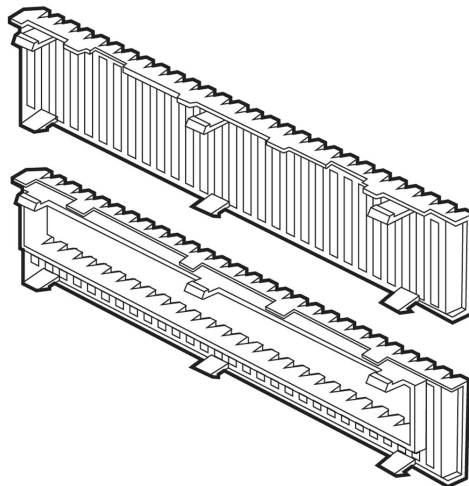

Overview

Model

HP (10 Sets) 600/800 SFF Bezel Support Kit

E3F27AA

Key Benefits

- Specifically designed to fit your form factor, seal the installation, and maintain the aesthetic lines of your PC.
- The 10-pack simplifies easy mass deployments.
- Each support kit contains 40 screws (4 for each drive) for supporting additional 2.5" drives.

Compatibility

HP (10 Sets) 600/800 SFF Bezel Support Kit is compatible with the HP EliteDesk 800 G1 SFF and HP ProDesk 600 G1 SFF Business Desktop PC.

Spares Information

Slim ODD, Bezel Blank Open SFF

718545-001

Slim ODD, Bezel Blank SFF

718544-001

Service and Support

Your Option Limited Warranty is a one (1) year (HP Option Limited Warranty Period) parts replacement warranty on any HP-branded or Compaq-branded options (HP Options). If your HP Option is installed in an HP Hardware Product, HP may provide warranty service either for the HP Option Limited Warranty Period or the remaining Limited Warranty Period of the HP Hardware Product in which the HP Option is being installed, whichever period is the longer but not to exceed three (3) years from the date you purchased the HP Option.

HP (10 Sets) 800 USDT Bezel Support Kit

Help secure the fit of your after-market optical disk drive into your desktop chassis with the HP (10 Sets) 800 USDT Bezel Support Kit.