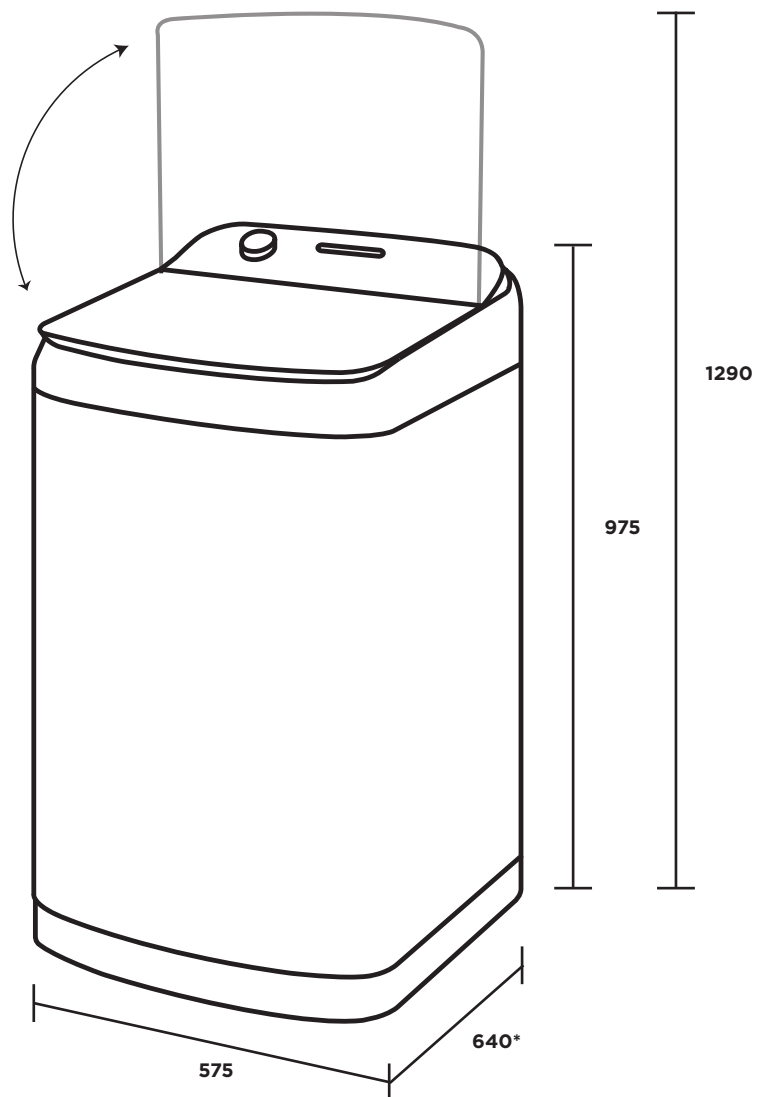

Top Load Washers

WWT6084J5WA

WWT7084J5WA

*Add 25mm for the hose protrusion at the back

IMPORTANT

These dimensions are a guide only. All measurements are in millimetres (mm). For complete installation instructions, refer to the manual provided with product.