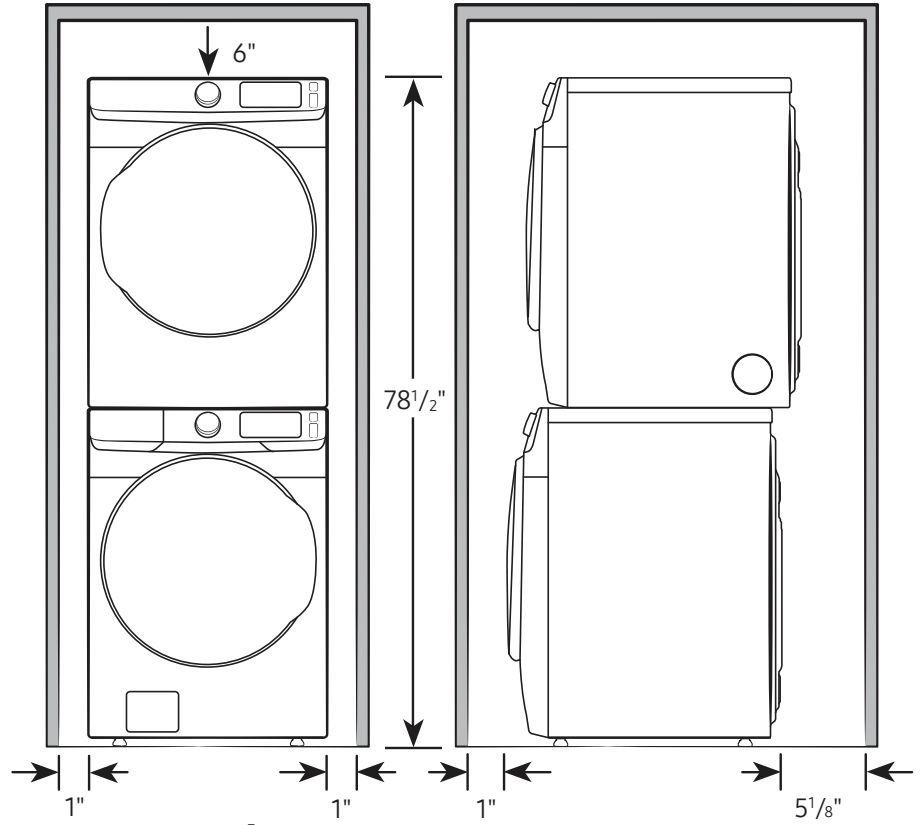

7.5 cu. ft. AI Smart Dial Gas Dryer with Super Speed Dry and MultiControl™

Installation Specifications – Stacked Pair

Clearances indicated are for stacked pairs. The closet front must have two unobstructed air openings for a combined minimum total area of 72-inch².