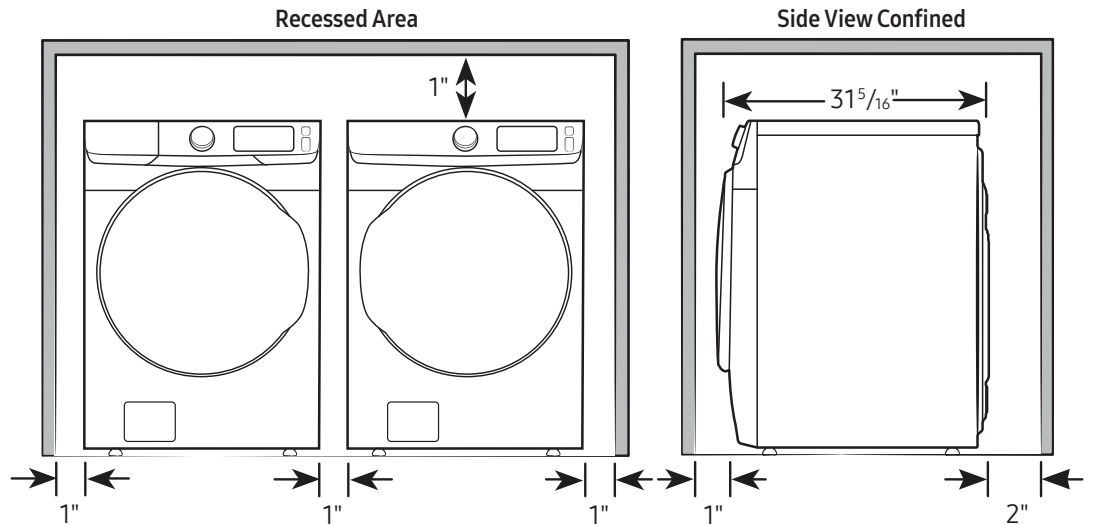

Alcove or closet installation

Minimum clearance for closet and alcove installations:

Connection Dimensions

Back and side view of dryer

LEGEND:

- Cold Water Connection
- Gas Connection

Actual color may vary. Design, specifications, and color availability are subject to change without notice. Non-metric weights and measurements are approximate.

©2023 Samsung Electronics America, Inc., 85 Challenger Road, Ridgefield Park, NJ 07660. Tel: 800-SAMSUNG.samsung.com. Samsung is a registered trademark of Samsung Electronics Co., Ltd.