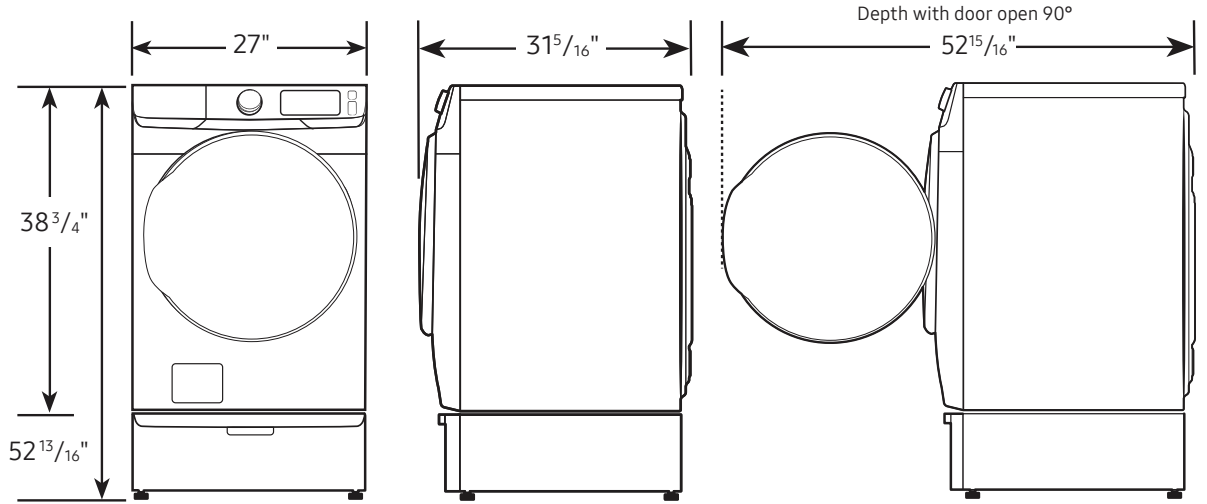

7.5 cu. ft. AI Smart Dial Gas Dryer with Super Speed Dry and MultiControl™

Dimensions

Required dimensions for installation with pedestal: