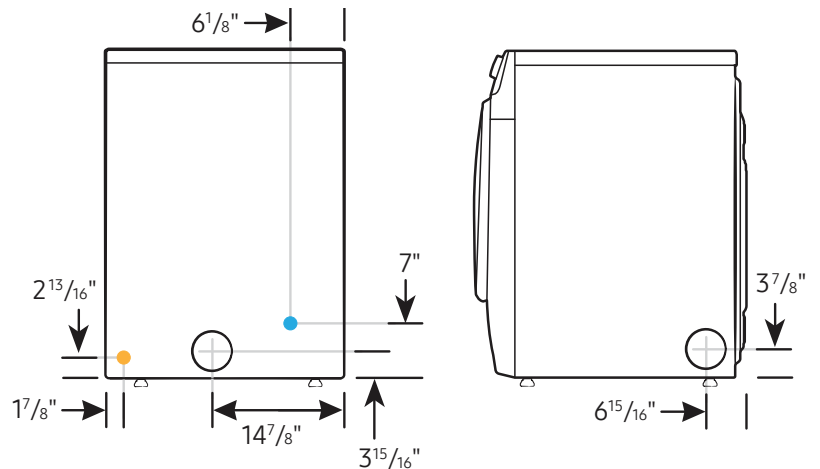

7.5 cu. ft. AI Smart Dial Gas Dryer with Super Speed Dry and MultiControl™

Dimensions

Required dimensions for installation with pedestal:

Installation Specifications – Side-by-Side

If the washer and dryer are installed together or the dryer alone, the closet front must have two unobstructed air openings for a combined minimum total area of 72-inch². Your washer alone does not require a specific air opening.

Alcove or closet installation

Minimum clearance for closet and alcove installations:

Connection Dimensions

Back and side view of dryer

LEGEND:

- Cold Water Connection
- Gas Connection

Actual color may vary. Design, specifications, and color availability are subject to change without notice. Non-metric weights and measurements are approximate.

©2023 Samsung Electronics America, Inc., 85 Challenger Road, Ridgefield Park, NJ 07660. Tel: 800-SAMSUNG.samsung.com. Samsung is a registered trademark of Samsung Electronics Co., Ltd.