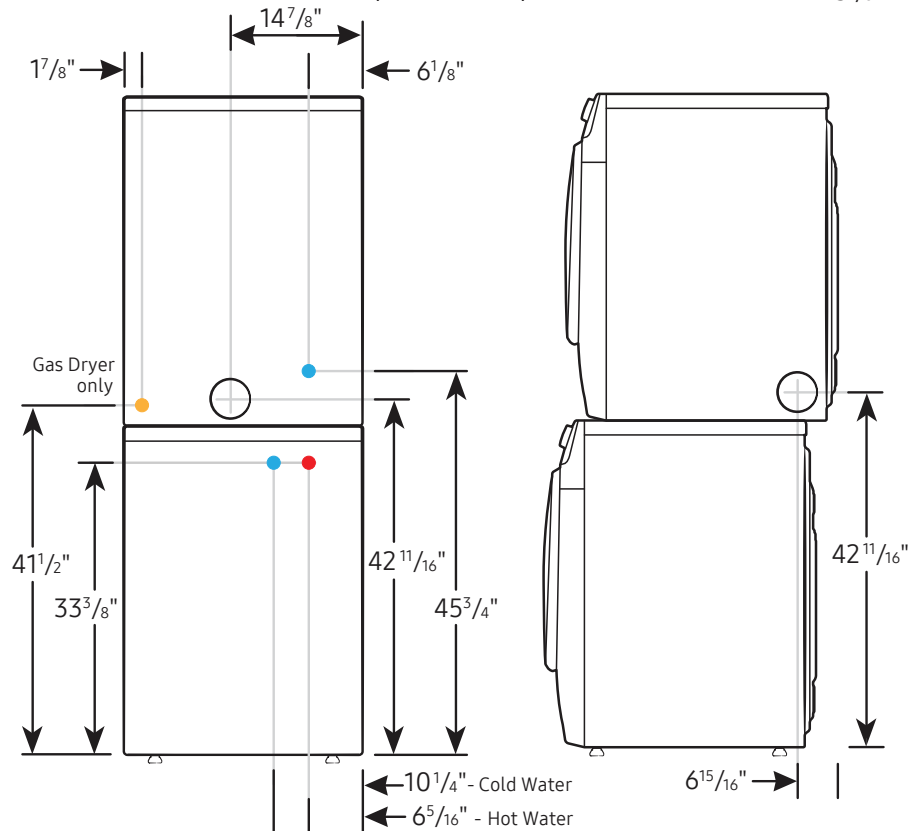

Alcove or closet installation

Minimum clearance for closet and alcove installations:

Connection Dimensions

Back and side view of dryer

LEGEND:

- Cold Water Connection
- Gas Connection

Actual color may vary. Design, specifications, and color availability are subject to change without notice. Non-metric weights and measurements are approximate.

Installation Specifications – Stacked Pair

Clearances indicated are for stacked pairs. The closet front must have two unobstructed air openings for a combined minimum total area of 72-inch².

Connection Dimensions

Back and side views of stacked pair

- LEGEND:**
- Cold Water Connection
 - Hot Water Connection
 - Gas Connection

Actual color may vary. Design, specifications, and color availability are subject to change without notice. Non-metric weights and measurements are approximate.