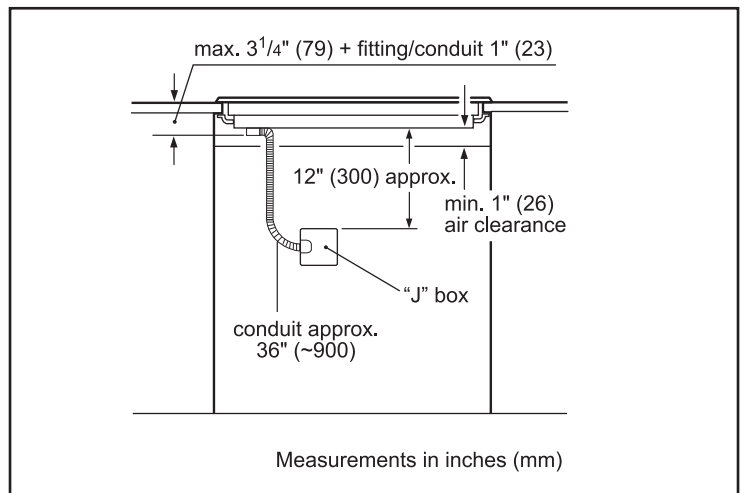

30" Induction Cooktop

Benchmark® Series – Black with Stainless Steel Frame NITP060SUC

BOSCH
Invented for life

Installation Details

Accessories: To purchase Bosch accessories, cleaners & parts please visit www.bosch-home.com/us/store or call 1-800-944-2904 (Mon to Fri 5 am to 6 pm PST, Sat 6 am to 3 pm PST).

Notes: All height, width and depth dimensions are shown in inches. BSH reserves the absolute and unrestricted right to change product materials and specifications, at any time, without notice. Consult the product's installation instructions for final dimensional data and other details prior to making cutout.

Warranties: Please see Use & Care manual or Bosch website for statement of limited warranty.

For more information on our entire line of products, go to www.bosch-home.com/us or call 1-800-944-2904

© BSH Home Appliances Corporation. All rights reserved. Bosch is a registered trademark of Robert Bosch GmbH.