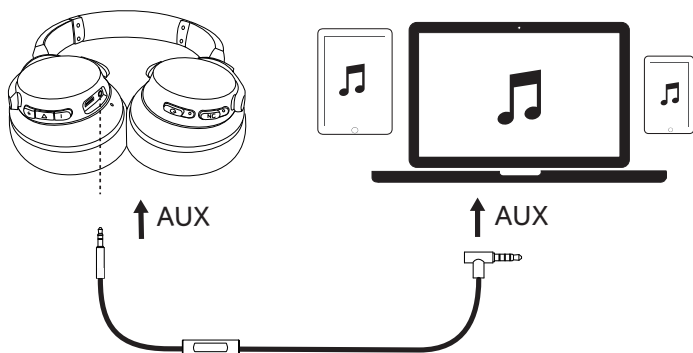

### Bluetooth mode

	Press	Play / pause
	Press and hold for 1 second	Next track
	Press and hold for 1 second	Previous track
	Press	Volume up / down
Default mode		Normal Equalizer
	Press multi-function key twice Note: Press twice again to switch back to Normal Equalizer.	BassUP™(Dual Equalizer)
		ANC mode (Active noise canceling mode) activation
	Press and hold for 1 second	ANC mode (Active noise canceling mode) deactivation

## Aux-in

Plugging in an audio cable will automatically switch to AUX mode, and Bluetooth mode will turn off (The ANC function operates when it's activated in AUX mode).

When using AUX mode, control audio playback and volume via the built-in remote.