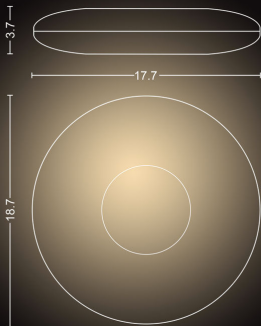

PHILIPS

Cher ceiling light

Hue White ambiance

LED integrated

Instant control via Bluetooth

Control with app or voice*

Add Hue Bridge to unlock more

40967/30/U9