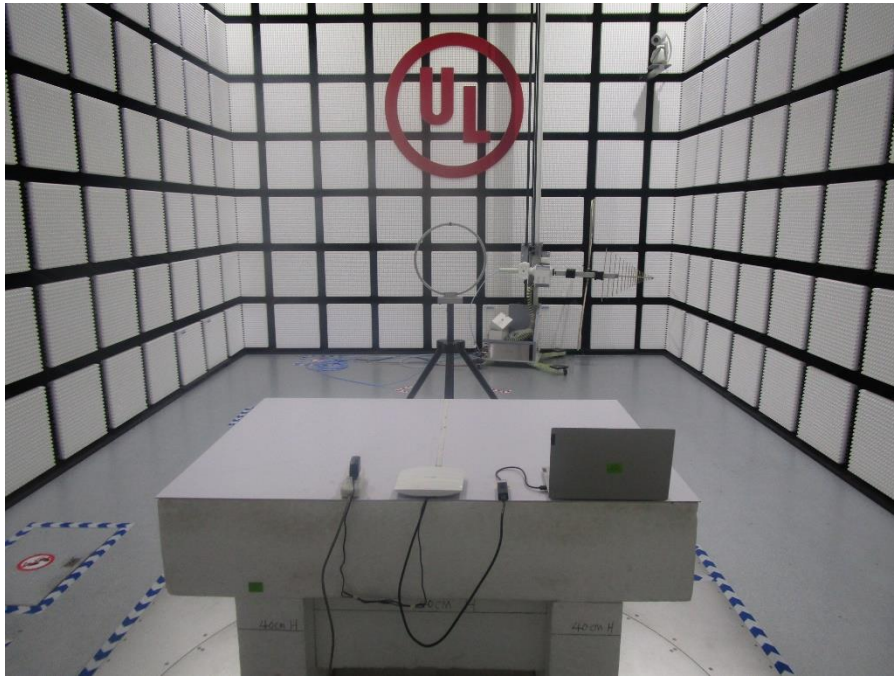

Appendix II

Setup Photographs

RADIATED RF MEASUREMENT SETUP (ABOVE 1 GHz)

RADIATED RF MEASUREMENT SETUP (30MHz~1GHz)

RADIATED RF MEASUREMENT SETUP (Below 30MHz)

POWERLINE CONDUCTED EMISSIONS MEASUREMENT SETUP