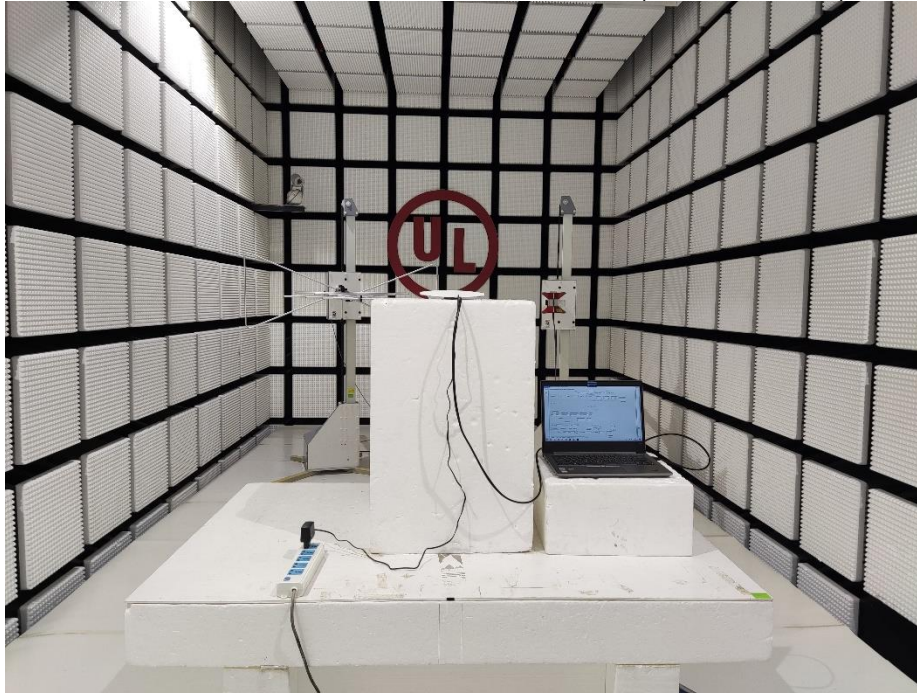

Appendix II

Setup Photographs

RADIATED RF MEASUREMENT SETUP (ABOVE 1 GHz)

RADIATED RF MEASUREMENT SETUP (30MHz~1GHz)

RADIATED RF MEASUREMENT SETUP (Below 30MHz)

POWERLINE CONDUCTED EMISSIONS MEASUREMENT SETUP