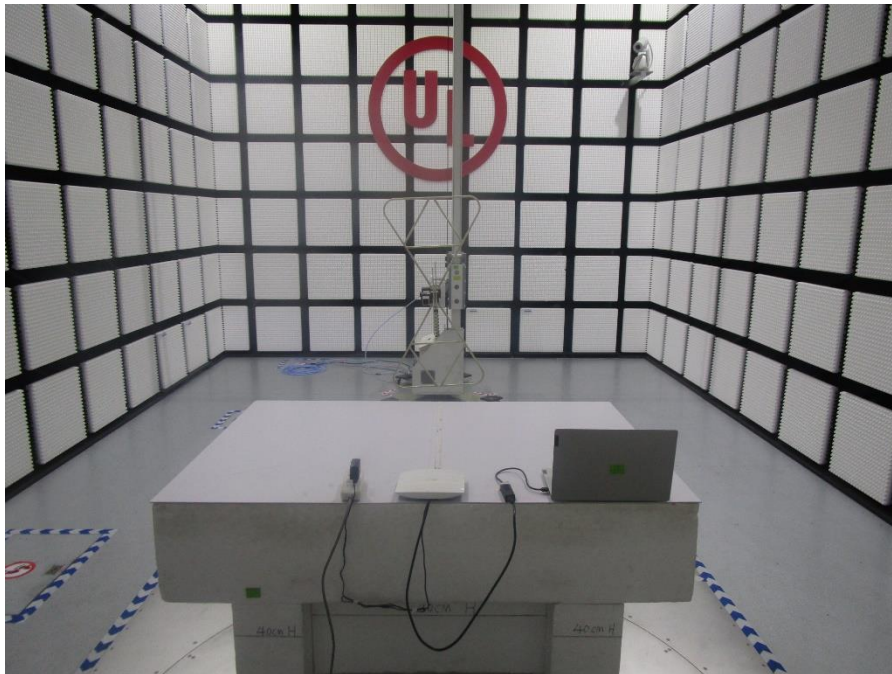

Appendix II

Setup Photographs

RADIATED RF MEASUREMENT SETUP (ABOVE 1 GHz)

RADIATED RF MEASUREMENT SETUP (30MHz~1GHz)

RADIATED RF MEASUREMENT SETUP (Below 30MHz)

POWERLINE CONDUCTED EMISSIONS MEASUREMENT SETUP