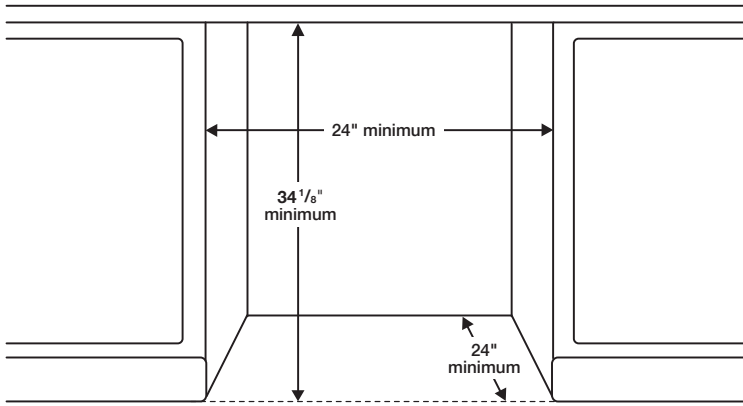

Convenience

- Control Lock
- Delay Start
- Height-Adjustable Upper Rack
- Digital Water Leakage Sensor

DW80R2031

SAMSUNG

Samsung Dishwasher with Integrated Digital Touch Controls

Installation Specifications

Warranty

One (1) Year All Parts and Labor
Five (5) Year Limited on Printed Circuit Board

Product Dimensions & Weight (WxHxD)

Dimensions: 23 3/4" x 33 3/4" x 24 5/8"
Weight: 64 lbs

Dimensions

Side View

Rear View

Dimensions: 26" x 35" x 29 1/7"
Weight: 73.9 lbs

Color

Stainless Steel

Black Stainless Steel

Black

White

Model

DW80R2031US