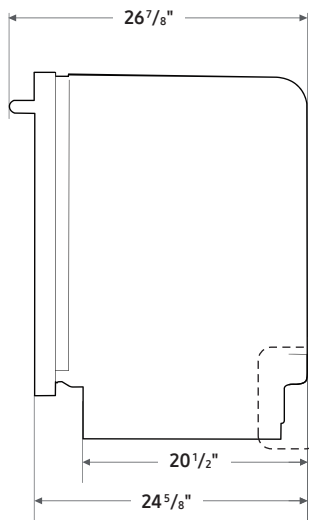

Warranty

One (1) Year All Parts and Labor
Five (5) Year Limited on Printed Circuit Board

Product Dimensions & Weight (WxHxD)

Dimensions: 23 3/4" x 33 3/4" x 24 5/8"
Weight: 64 lbs

Dimensions

Side View

Rear View

The water supply line, power cable and drain hose should go through this space behind the dishwasher. Then, the power cable runs in channels under the dishwasher to connections in the front.

Shipping Dimensions & Weight (WxHxD)

Dimensions: 26" x 35" x 29 1/7"
Weight: 73.9 lbs

Color

Stainless Steel

Black Stainless Steel

Black

White

Model

DW80R2031US