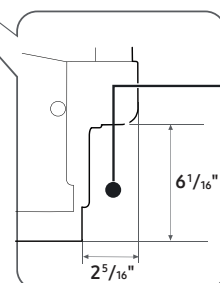

Warranty

One (1) Year All Parts and Labor
Five (5) Year Limited on Printed Circuit Board

Product Dimensions & Weight (WxHxD)

Dimensions: 23 3/4" x 33 3/4" x 24 5/8"
Weight: 64 lbs

Dimensions

Side View

Rear View

The water supply line, power cable and drain hose should go through this space behind the dishwasher. Then, the power cable runs in channels under the dishwasher to connections in the front.

Shipping Dimensions & Weight (WxHxD)

Dimensions: 26" x 35" x 29 1/7"
Weight: 73.9 lbs

Color

Stainless Steel

Black Stainless Steel

Black

White

Model

DW80R2031US