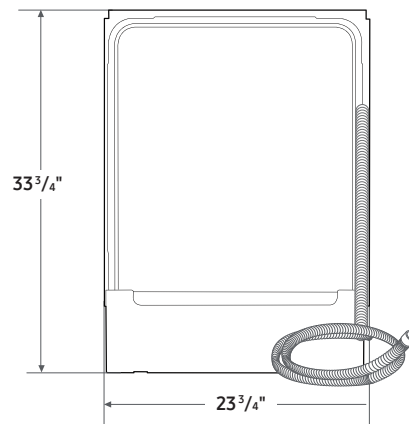

Warranty

One (1) Year All Parts and Labor
Five (5) Year Limited on Printed Circuit Board

Product Dimensions & Weight (WxHxD)

Dimensions: 23 3/4" x 33 3/4" x 24 5/8"
Weight: 64 lbs

Dimensions

Side View

Rear View

The water supply line, power cable and drain hose should go through this space behind the dishwasher. Then, the power cable runs in channels under the dishwasher to connections in the front.

Shipping Dimensions & Weight (WxHxD)

Dimensions: 26" x 35" x 29 1/7"
Weight: 73.9 lbs

Color

Stainless Steel

Black Stainless Steel

Black

White

Model

DW80R2031US