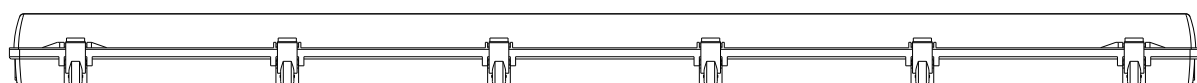

Emergency - Stand alone

Product Specifications						
Variant	Single 600mm	Twin 600mm	Single 1200mm	Twin 1200mm	Single 1500mm	Twin 1500mm
Cat. No	684937	684938	684939	684940	684941	684942
Lamp (excluded)	T5 14 Watts		T5 28 Watts		T5 35 Watts	
Ballast	Non-Dimmable Electronic T5 EEI = A2					
Line Current (A) 230V 50Hz	0.08	0.15	0.14	0.28	0.17	0.35
Power factor	0.85	0.96	0.95	0.98	0.96	0.98
Circuit Power (W)	17	33	32	62	40	78
Supply Voltage	240V a.c. ($\pm 6\%$) 50 Hz					
Operating Temperature	10°C to 40°C					
Charging Current	HRC: 4450mA to 350mA, LRC110mA to 80mA					
Retaining Clips	Stainless Steel 316 (14W 4-off, 28W 8-off, 35-W 12-off)					
Body Construction	Moulded glass reinforced polyester, low smoke, halogen free					
Gasket	Waterproof gasket in natural silicon gel					
Geartray	Polyester powder coated, mild steel universal geartray (made in Australia)					
Diffuser	Reeded clear, injection moulded Polycarbonate - high transmittance					

Photometric	1 x 14W	2 x 14W	1 x 28W	2 x 28W	1 x 35W	2 x 35W
Emergency Classification C0/C90/C180	D32/C40*	D32/C32/D40*	D50/C40*	D40/C50/D50*	*	*
Battery Pack NiCd	3 x D Cells		5 x D Cells		6 x D Cells	
Replacement Battery Pack	222023		201559		222026	

*Updates Pending

Dimensions			
Product	671L x 164W x 105Hmm	1273L x 164W x 105Hmm	1573L x 164W x 105Hmm
Mounting Centres	230	812	1132

Packaging Specifications	14 Watts	28 Watts	35 Watt
Carton Dimensions	690 x 350 x 350mm	1295 x 350 x 240mm	1595 x 350 x 240mm