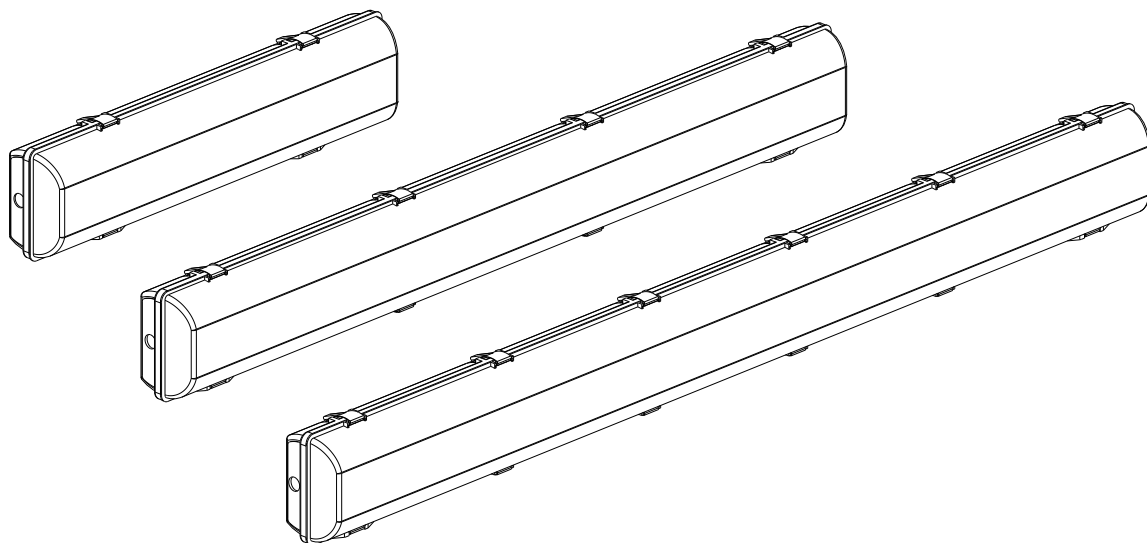

Mains

Product Specifications						
Variant	Single 600mm	Twin 600mm	Single 1200mm	Twin 1200mm	Single 1500mm	Twin 1500mm
Cat. No	684929	684930	684931	684932	684933	684934
Lamp*	T5 14 Watts		T5 28 Watts		T5 35 Watts	
Ballast	Non-Dimmable Electronic T5 EEI=A2					
Line Current (A) 240V 50Hz	0.08	0.15	0.14	0.28	0.17	0.35
Power factor	0.85	0.96	0.95	0.98	0.96	0.98
Circuit Power (W)	16.5	32.0	31.0	61.0	39.0	76.5
Supply Voltage	240V a.c. ($\pm 6\%$) 50 Hz					
Operating Temperature	10°C to 40°C					
Retaining Clips	Stainless Steel 316 (14W 4-off, 28W 8-off, 35-W 12-off)					
Body Construction	Moulded glass reinforced polyester, low smoke, halogen free					
Gasket	Waterproof gasket in natural silicon gel					
Geartray	Polyester powder coated, mild steel universal geartray (made in Australia) LED upgradeable					
Diffuser	Reeded clear, injection moulded Polycarbonate - high transmittance					

*Lamp not supplied (some projects excepted)

Photometric	1 x 14W	2 x 14W	1 x 28W	2 x 28W	1 x 35W	2 x 35W
Light Output Ratio (LOR)%	95.7	85.7	91.0	77.9	91.4	86.1
SHR (nom C0-C180)	1.41	1.52	1.37	1.47	1.43	1.47

Dimensions			
Product	671L x 164W x 105Hmm	1273L x 164W x 105Hmm	1573L x 164W x 105Hmm
Mounting Centres	230	812	1132

Packaging Specifications	14 Watts	28 Watts	35 Watts
Carton Dimensions	690 x 350 x 350mm	1295 x 350 x 240mm	1595 x 350 x 240mm