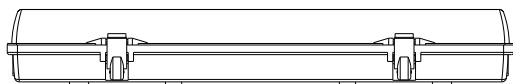

Dimensions			
Product	671L x 164W x 105Hmm	1273L x 164W x 105Hmm	1573L x 164W x 105Hmm
Mounting Centres	230	812	1132

Packaging Specifications	14 Watts	28 Watts	35 Watts
Carton Dimensions	690 x 350 x 350mm	1295 x 350 x 240mm	1595 x 350 x 240mm

Emergency - Stand alone

Product Specifications						
Variant	Single 600mm	Twin 600mm	Single 1200mm	Twin 1200mm	Single 1500mm	Twin 1500mm
Cat. No	684937	684938	684939	684940	684941	684942
Lamp (excluded)	T5 14 Watts		T5 28 Watts		T5 35 Watts	
Ballast	Non-Dimmable Electronic T5 EEI = A2					
Line Current (A) 230V 50Hz	0.08	0.15	0.14	0.28	0.17	0.35
Power factor	0.85	0.96	0.95	0.98	0.96	0.98
Circuit Power (W)	17	33	32	62	40	78
Supply Voltage	240V a.c. ($\pm 6\%$) 50 Hz					
Operating Temperature	10°C to 40°C					
Charging Current	HRC: 4450mA to 350mA, LRC110mA to 80mA					
Retaining Clips	Stainless Steel 316 (14W 4-off, 28W 8-off, 35-W 12-off)					
Body Construction	Moulded glass reinforced polyester, low smoke, halogen free					
Gasket	Waterproof gasket in natural silicon gel					
Geartray	Polyester powder coated, mild steel universal geartray (made in Australia)					
Diffuser	Reeded clear, injection moulded Polycarbonate - high transmittance					

*Updates Pending

Dimensions			
Product	671L x 164W x 105Hmm	1273L x 164W x 105Hmm	1573L x 164W x 105Hmm
Mounting Centres	230	812	1132

Packaging Specifications	14 Watts	28 Watts	35 Watt
Carton Dimensions	690 x 350 x 350mm	1295 x 350 x 240mm	1595 x 350 x 240mm