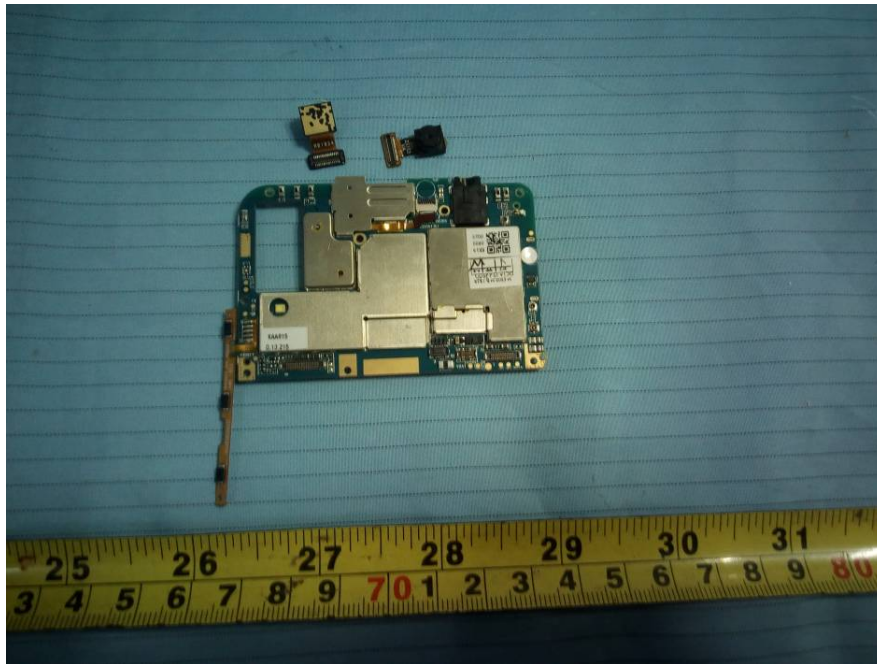

## EXHIBIT C - EUT INTERNAL PHOTOGRAPHS

EUT – Cover off View 1

WLAN/BT/GPS Antenna

Aux Antenna

2/3/4G Main Antenna

EUT – Cover off View 2

### EUT – Cover off View 3

### EUT – Cover off View 4

**EUT – Main Board Top View**

**EUT – Main Board Top Shielding off View**

**EUT – Main Board Bottom View**

**EUT – Main Board Bottom Shielding off View**

**EUT –Small Board Top View**

## EUT – Main Chip View