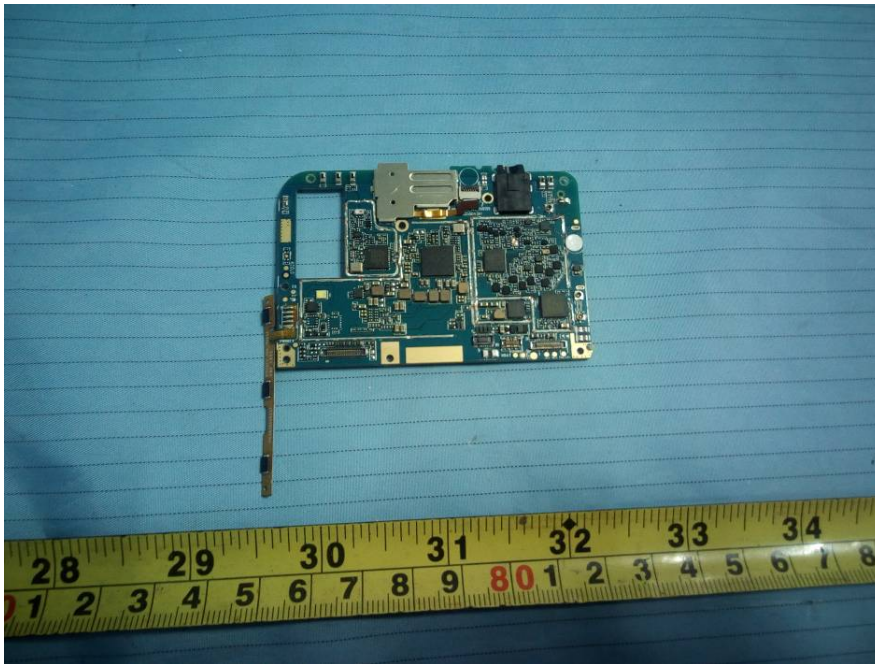

## EXHIBIT C - EUT INTERNAL PHOTOGRAPHS

EUT – Cover off View 1

WLAN/BT/GPS Antenna

Aux Antenna

2/3/4G Main Antenna

EUT – Cover off View 2

### EUT – Cover off View 3

### EUT – Cover off View 4

**EUT – Main Board Top View**

**EUT – Main Board Top Shielding off View**

**EUT – Main Board Bottom View**

**EUT – Main Board Bottom Shielding off View**

**EUT –Small Board Top View**

## EUT – Main Chip View