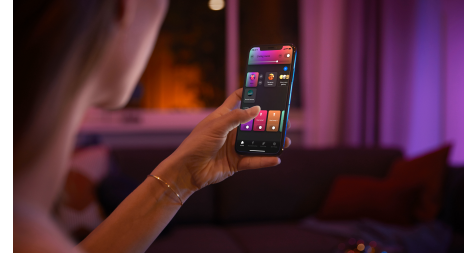

## Beauty meets smarts

The Philips Hue Iris limited edition lamp in silver elevates an already iconic design. Thoughtful elements — the fabric-wrapped cord, metallic inner tube, transparent bowl, and mix of materials — work together to bring you a smart lamp that offers a unique light effect.

## Control up to 10 lights with the Bluetooth app

Philips Hue with Bluetooth is the easiest way to get started with smart lighting. Set the mood instantly with Bluetooth-enabled light fixtures and the Hue Bluetooth app, which allows you to control up to 10 lights in a room.