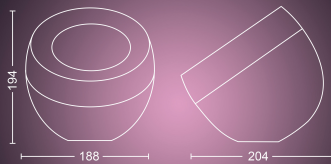

PHILIPS

Iris silver special
edition

Hue White and color
ambiance

LED Integrated

Instant control via Bluetooth

Control with app or voice*

Add Hue Bridge to unlock more

046677577148