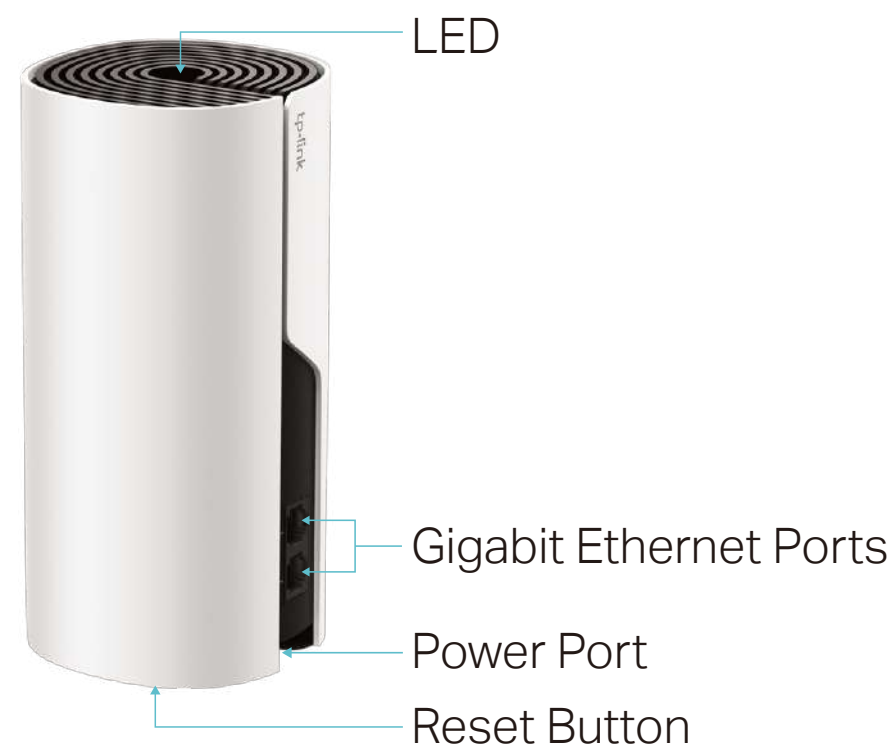

- Router Mode – Create an instant private wireless network
- Access Point Mode – Create Wi-Fi access for any existing wired network

Work with All Deco Models

Form a Mesh network with your desired Deco models

All Deco models can work together. Just expand Mesh Wi-Fi coverage anytime by adding more Decos

Specifications

Hardware

- Ports: 2 WAN/LAN Gigabit Ethernet Ports, 1 Power Port
- Buttons: 1 Reset button on the underside
- Antenna Type: 2 internal dual-band antennas per Deco unit
- Dimensions: 7.5 × 3.6 × 3.6 in. (190.5 × 90.7 × 90.7 mm)
- Power Adapter Input: 100-240V~ 50/60Hz 0.3A
- Power Adapter Output: 12V = 1A