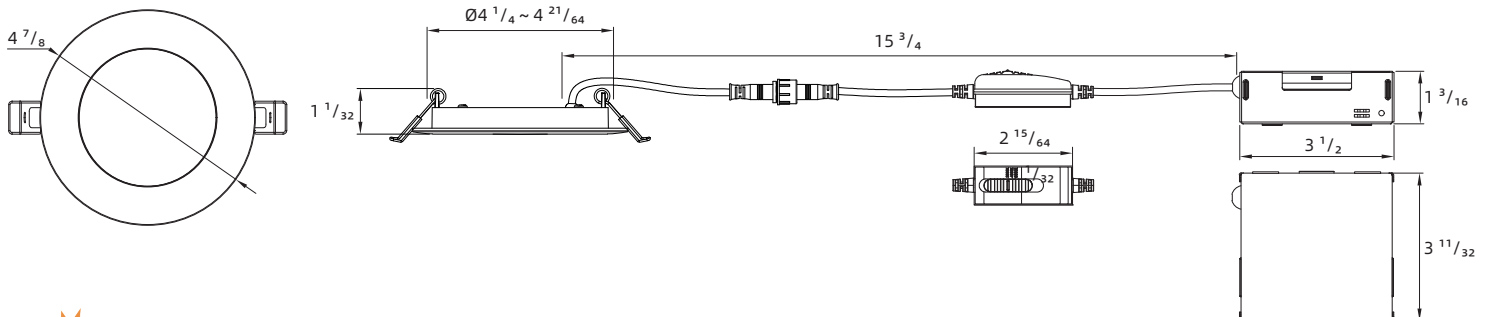

Description

- CP04FR, a 10watt 4-inch 3CCT slim profile round flat LED panel is a high-performance, easy to install downlight. It offers excellent light output, energy efficiency, and streamline design. Suitable for wet location and use under soffits.

Beam Spread

- 110 degree beam spread

LED Driver

- Extruded iron junction box with integrated 210mA dimmable driver included
- LVLE output LED driver with 100-125V AC input; included 12inch cable from the driver to fixture.

Quick Connect Push-in Terminals

- Three "Quick Connect" Push-in terminals for fast and easy wiring

Operating Temperature

- -20 C - 40 C (-4°F - 104°F)

SPECIFICATION

Application	Ceiling Recessed Mount	Energy Star	YES
Approved Location	Wet	Input	100-125V AC, 60Hz, 0.09A
Beam Angle	110	LM 79	YES
CCT	3000K/4000K/5000K	LM 80	YES
Certification	cETLus	Lumens	Up to 700
Class II	YES	Lumens per Watt	69.17
Color	White/Black/Brushed Nickel	Power Factor	>0.90
CRI	80+	Projected Life	5 Years
Dimming	YES	Wattage	10 Watt
Dimming Tech	TRIAC/ELV	Cut-Size	4 1/4"