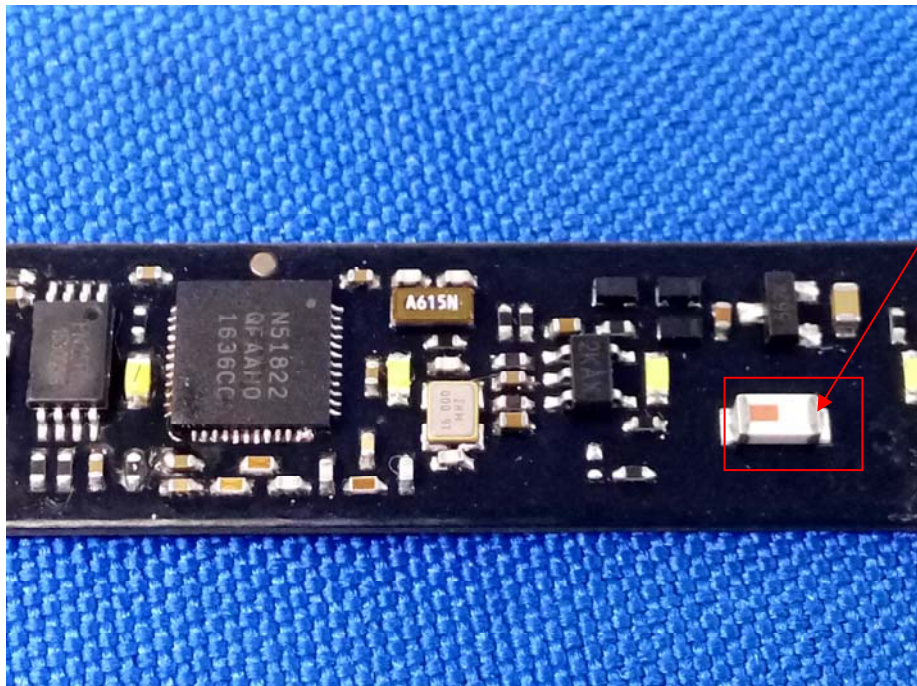

Appendix B: Photographs of EUT

Product: Hapee Sonic Vibration Toothbrush

Model: B017B/02

Internal Photos

Antenna