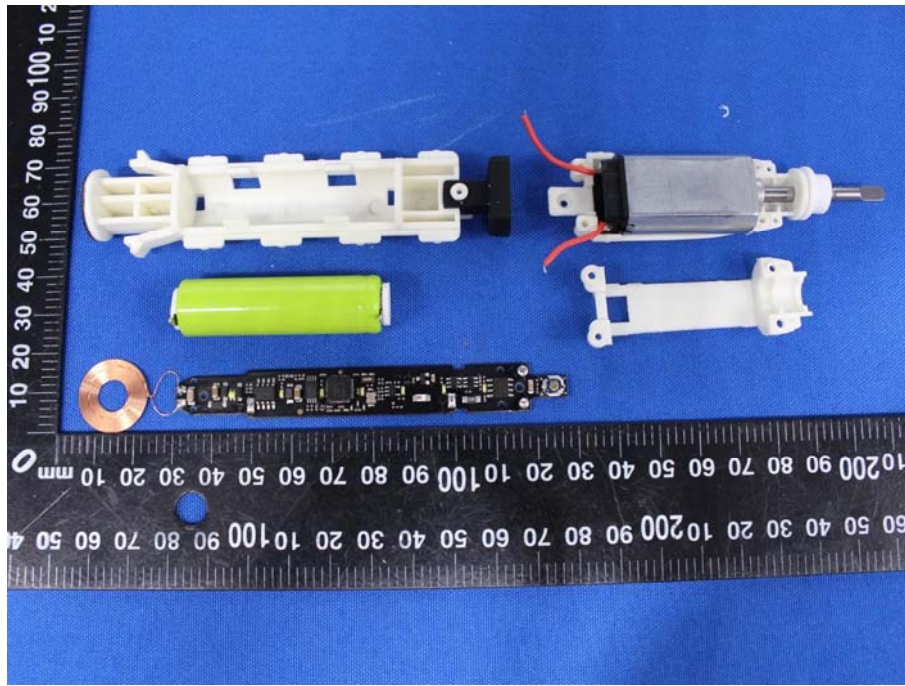

Appendix B: Photographs of EUT

Product: Hapee Sonic Vibration Toothbrush

Model: B017B/02

Internal Photos

Antenna