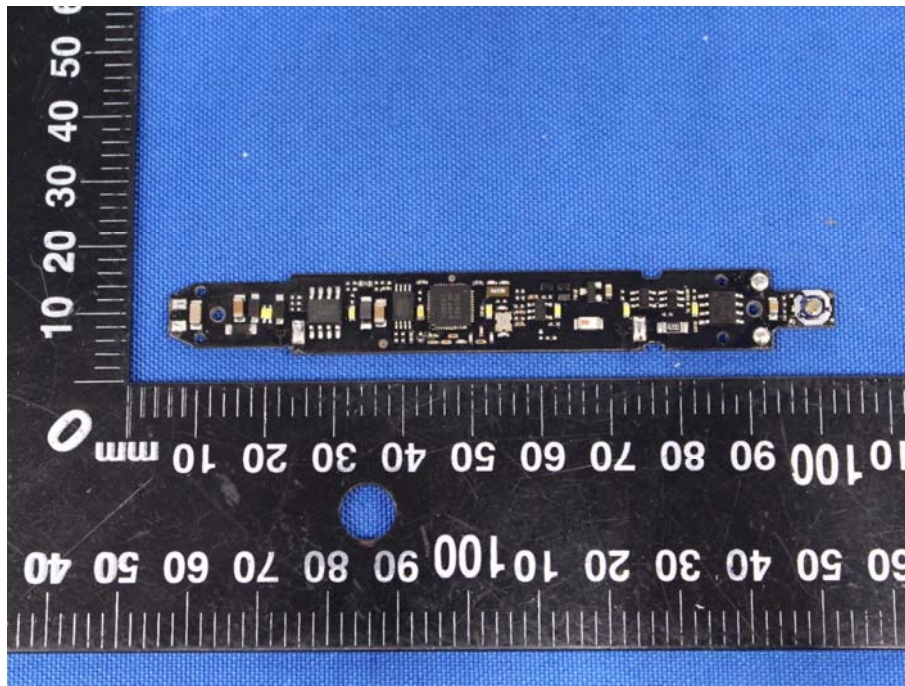

Appendix B: Photographs of EUT

Product: Hapee Sonic Vibration Toothbrush

Model: B017B/02

Internal Photos

Antenna