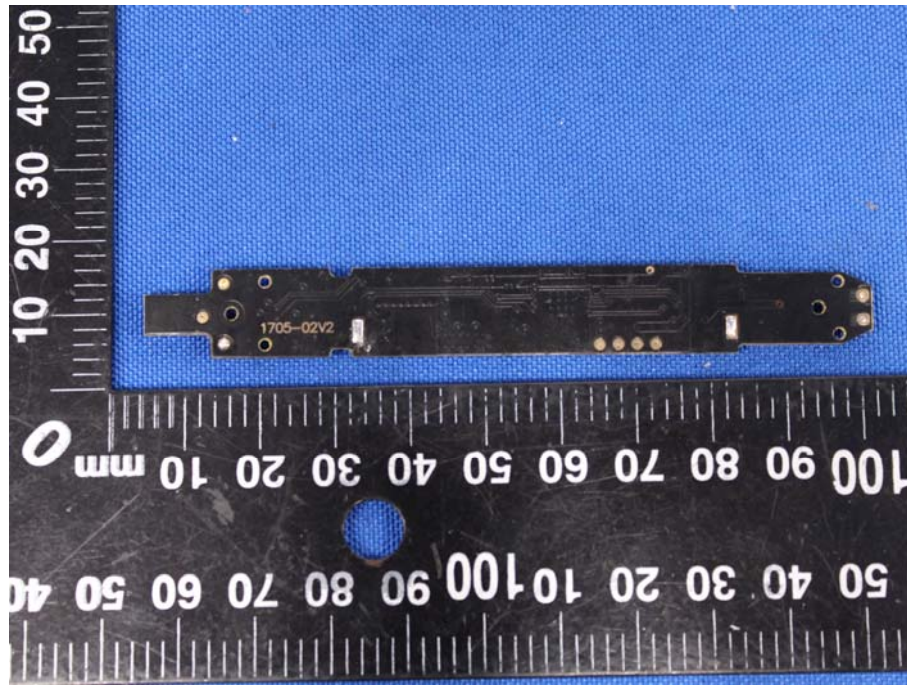

Appendix B: Photographs of EUT

Product: Hapee Sonic Vibration Toothbrush

Model: B017B/02

Internal Photos

Antenna