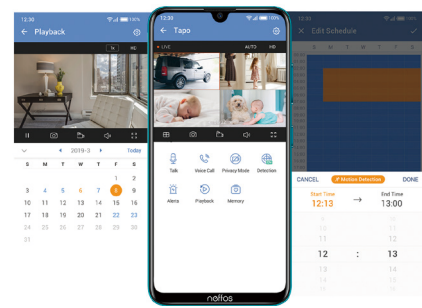

▶ All Devices in One App

Remote & Customizable Control

Set up your own schedules, motion detection zones, or smart actions and remotely control all devices anytime and anywhere for a hands-free smart lifestyle.