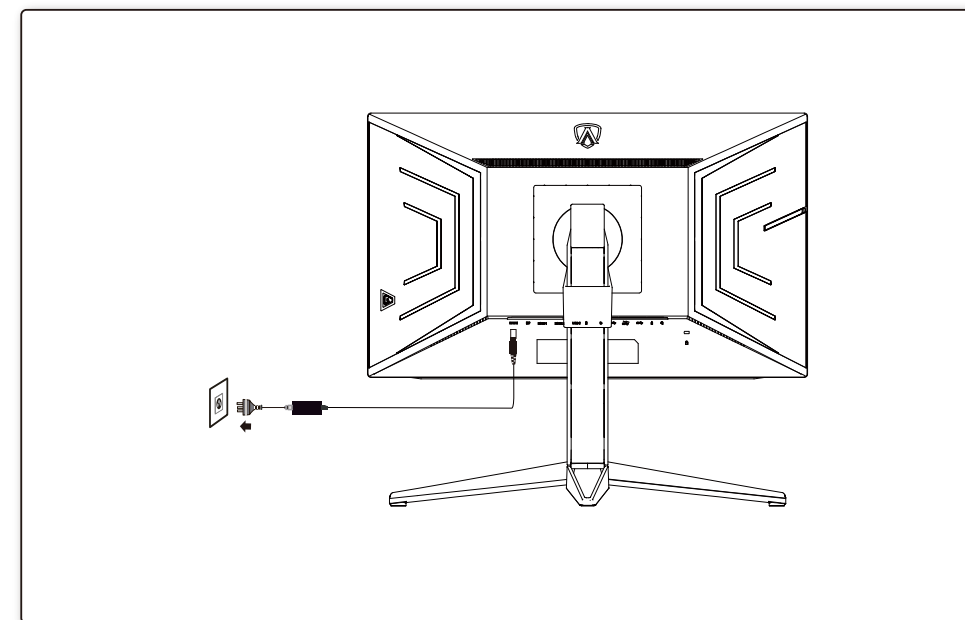

3

4

**General Specification**

Panel	Model name	AG274QZM	
	Driving system	TFT Color LCD	
	Viewable image size	68.5 cm diagonal	
	Pixel pitch	0.2331mm(H) x 0.2331mm(V)	
Others	Horizontal scan range	30k~360kHz	
	Horizontal scan size(Maximum)	596.736mm	
	Vertical scan range	48-240Hz	
	Vertical scan size(Maximum)	335.664mm	
	Max resolution	2560x1440@240Hz(HDMI/DP/USB C)	
	Plug & Play	VESA DDC2B/CI	
	Power source	19.5Vdc, 16.9A or 20Vdc, 14A	
Power consumption	Typical (default brightness and contrast)	58W	
	Max. (brightness =100, contrast =100)	≤ 250W	
	Standby mode	≤ 0.5W	
Dimensions(with stand)	612.9x(427.3~547.3)x352.1mm(WxHxD)		
Net weight	8.35kg		
Physical characteristics	Connector type	HDMI/ DP/ USB/ Earphone out/ Microphone In/Out	
	Signal cable type	Detachable	
Environmental	Temperature	Operating	0°C~ 40°C
		Non-operating	-25°C~ 55°C
	Humidity	Operating	10% ~ 85% (non-condensing)
		Non-operating	5% ~ 93% (non-condensing)
	Altitude	Operating	0~ 5000 m (0~ 16404ft )
Non-operating		0~ 12192m (0~ 40000ft )	