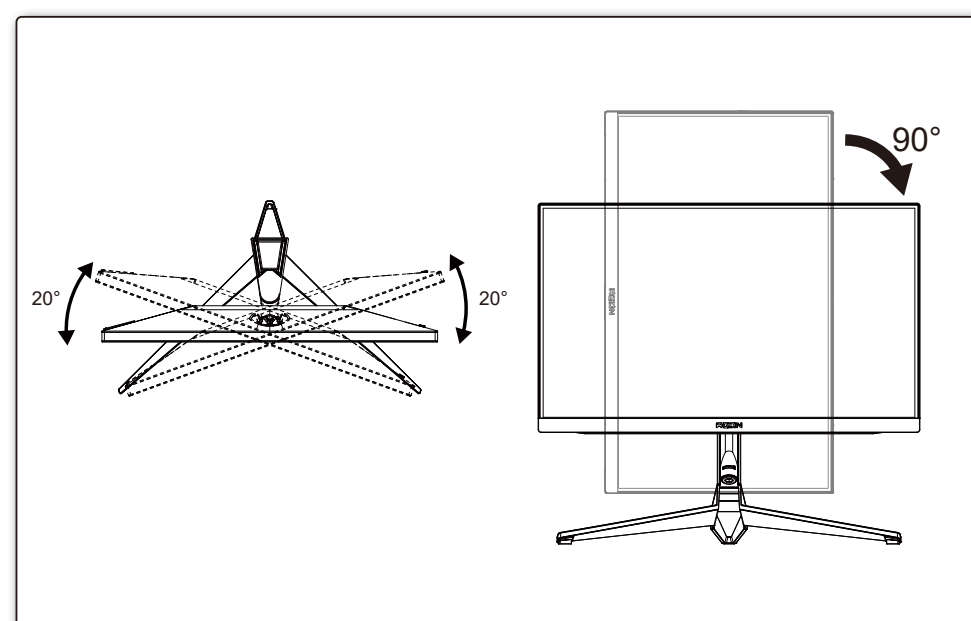

Find your product and get support

Europe
<https://eu.aoc.com/en/support>

Россия
<https://eu.aoc.com/ru/support>

Australia
<https://au.aoc.com/user_manual>

Hong Kong S.A.R.
<https://hk.aoc.com/user_manual>

中國台灣
<https://tw.aoc.com/user_manual>

Indonesia
<https://id.aoc.com/user_manual>

日本
<https://jp.aoc.com/user_manual>

한국
<https://kr.aoc.com/user_manual>

Malaysia
<https://my.aoc.com/user_manual>

Myanmar
<https://mm.aoc.com/user_manual>

New Zealand
<https://nz.aoc.com/user_manual>

Philippines
<https://ph.aoc.com/user_manual>

Singapore
<https://sg.aoc.com/user_manual>

ประเทศไทย
<https://th.aoc.com/user_manual>

Việt Nam
<https://vn.aoc.com/user_manual>

Middle East
<https://me.aoc.com/user_manual>

South Africa
<https://za.aoc.com/user_manual>

Brasil
<https://aoc.portaltpv.com.br/>

India
<https://www.aocindia.com/download_manuals.php>

US/Canada
<https://us.aoc.com/en-US/downloads>

Printed in China

XXXXXXXXXX

AGON
PRO

Quick Start
AG274QZM

AOC

HDMI

www.aoc.com
©2022 AOC.All Rights Reserved

*Different according to countries/regions
Display design may differ from that illustrated

1