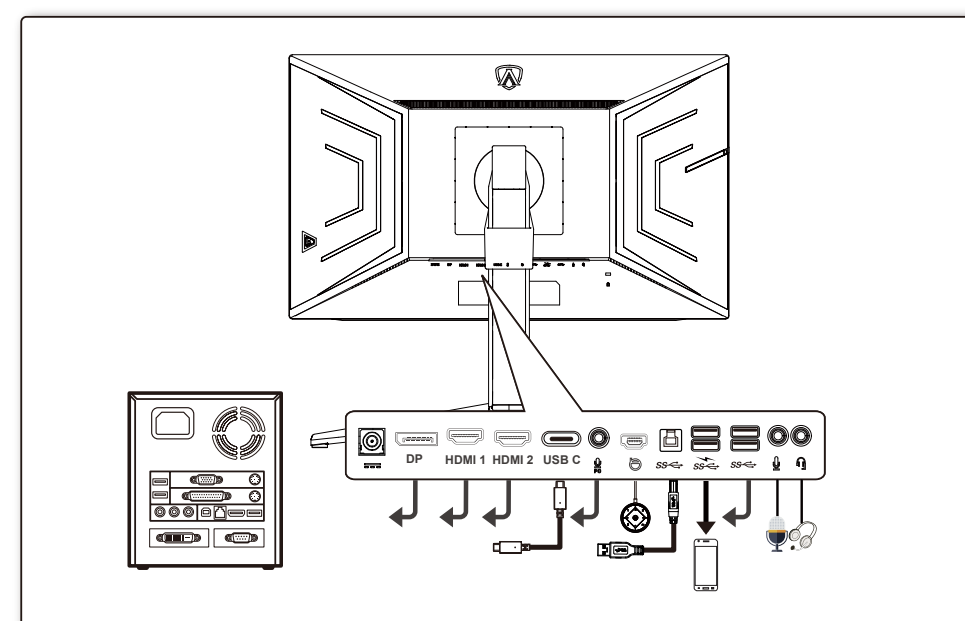

**Quick Start**  
AG274QZM

**AOC**

**HDMI**

[www.aoc.com](http://www.aoc.com)  
©2022 AOC.All Rights Reserved

\*Different according to countries/regions  
Display design may differ from that illustrated

1

2

3

4

**General Specification**

Panel	Model name	AG274QZM	
	Driving system	TFT Color LCD	
	Viewable image size	68.5 cm diagonal	
	Pixel pitch	0.2331mm(H) x 0.2331mm(V)	
Others	Horizontal scan range	30k~360kHz	
	Horizontal scan size(Maximum)	596.736mm	
	Vertical scan range	48-240Hz	
	Vertical scan size(Maximum)	335.664mm	
	Max resolution	2560x1440@240Hz(HDMI/DP/USB C)	
	Plug & Play	VESA DDC2B/CI	
	Power source	19.5Vdc, 16.9A or 20Vdc, 14A	
Power consumption	Typical (default brightness and contrast)	58W	
	Max. (brightness =100, contrast =100)	≤ 250W	
	Standby mode	≤ 0.5W	
Dimensions(with stand)	612.9x(427.3~547.3)x352.1mm(WxHxD)		
Net weight	8.35kg		
Physical characteristics	Connector type	HDMI/ DP/ USB/ Earphone out/ Microphone In/Out	
	Signal cable type	Detachable	
Environmental	Temperature	Operating	0°C~ 40°C
		Non-operating	-25°C~ 55°C
	Humidity	Operating	10% ~ 85% (non-condensing)
		Non-operating	5% ~ 93% (non-condensing)
	Altitude	Operating	0~ 5000 m (0~ 16404ft )
Non-operating		0~ 12192m (0~ 40000ft )	