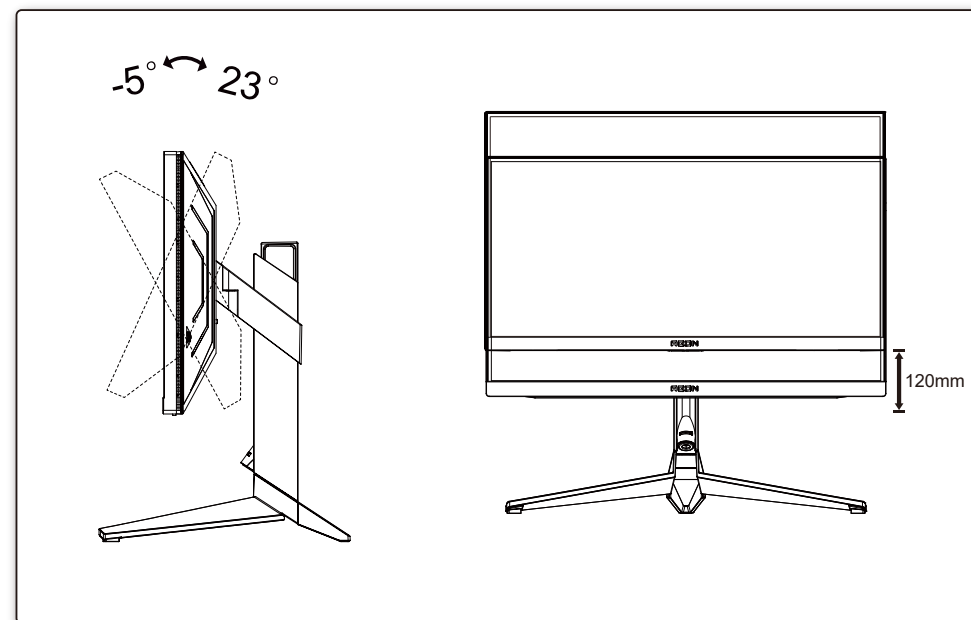

Find your product and get support

Europe
<https://eu.aoc.com/en/support>

Россия
<https://eu.aoc.com/ru/support>

Australia
<https://au.aoc.com/user_manual>

Hong Kong S.A.R.
<https://hk.aoc.com/user_manual>

中國台灣
<https://tw.aoc.com/user_manual>

Indonesia
<https://id.aoc.com/user_manual>

日本
<https://jp.aoc.com/user_manual>

한국
<https://kr.aoc.com/user_manual>

Malaysia
<https://my.aoc.com/user_manual>

Myanmar
<https://mm.aoc.com/user_manual>

New Zealand
<https://nz.aoc.com/user_manual>

Philippines
<https://ph.aoc.com/user_manual>

Singapore
<https://sg.aoc.com/user_manual>

ประเทศไทย
<https://th.aoc.com/user_manual>

Việt Nam
<https://vn.aoc.com/user_manual>

Middle East
<https://me.aoc.com/user_manual>

South Africa
<https://za.aoc.com/user_manual>

Brasil
<https://aoc.portaltpv.com.br/>

India
<https://www.aocindia.com/download_manuals.php>

US/Canada
<https://us.aoc.com/en-US/downloads>

Printed in China

XXXXXXXXXX

AGON
PRO

Quick Start
AG274QZM

AOC

HDMI

www.aoc.com
©2022 AOC.All Rights Reserved

*Different according to countries/regions
Display design may differ from that illustrated

1