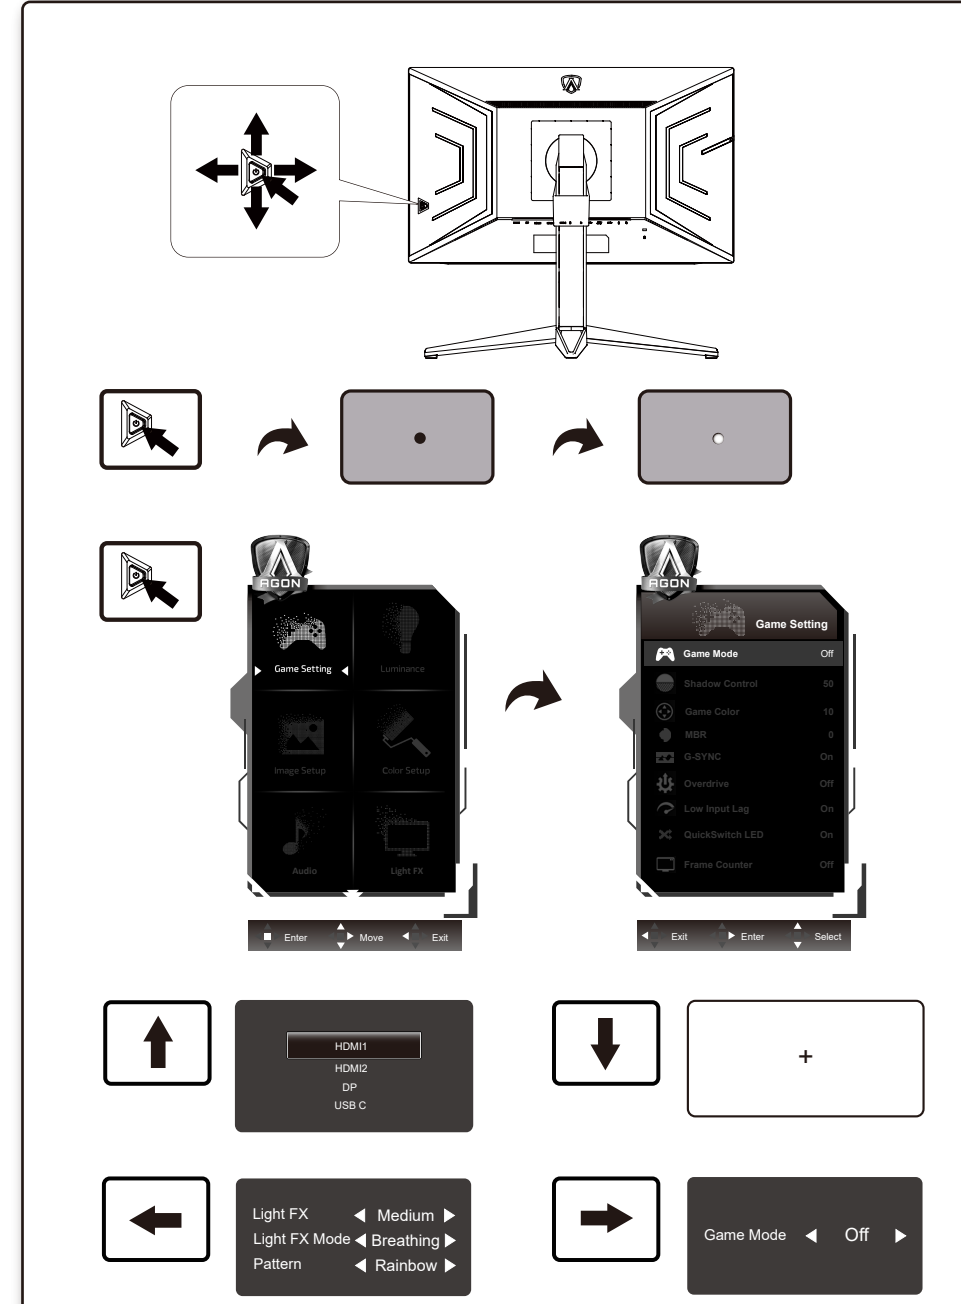

**Quick Start**  
AG274QZM

**AOC**

**HDMI**

[www.aoc.com](http://www.aoc.com)  
©2022 AOC.All Rights Reserved

\*Different according to countries/regions  
Display design may differ from that illustrated

1

2

3

4

**General Specification**

Panel	Model name	AG274QZM	
	Driving system	TFT Color LCD	
	Viewable image size	68.5 cm diagonal	
	Pixel pitch	0.2331mm(H) x 0.2331mm(V)	
Others	Horizontal scan range	30k~360kHz	
	Horizontal scan size(Maximum)	596.736mm	
	Vertical scan range	48-240Hz	
	Vertical scan size(Maximum)	335.664mm	
	Max resolution	2560x1440@240Hz(HDMI/DP/USB C)	
	Plug & Play	VESA DDC2B/CI	
	Power source	19.5Vdc, 16.9A or 20Vdc, 14A	
Power consumption	Typical (default brightness and contrast)	58W	
	Max. (brightness =100, contrast =100)	≤ 250W	
	Standby mode	≤ 0.5W	
Dimensions(with stand)	612.9x(427.3~547.3)x352.1mm(WxHxD)		
Net weight	8.35kg		
Physical characteristics	Connector type	HDMI/ DP/ USB/ Earphone out/ Microphone In/Out	
	Signal cable type	Detachable	
Environmental	Temperature	Operating	0°C~ 40°C
		Non-operating	-25°C~ 55°C
	Humidity	Operating	10% ~ 85% (non-condensing)
		Non-operating	5% ~ 93% (non-condensing)
	Altitude	Operating	0~ 5000 m (0~ 16404ft )
Non-operating		0~ 12192m (0~ 40000ft )	