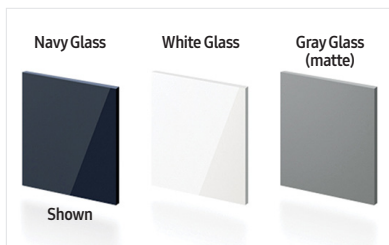

BESPOKE Panel Color Selection

Modularization