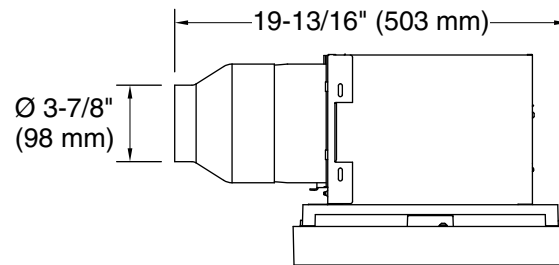

Required Electrical Service

One circuit required.

120 V, 15 A, 60 Hz

Technical Information

All product dimensions are nominal.

Material: Steel, Plastic

Number of Lights: 1

Lighting Type: Integrated LED

Socket Type: LED Integrate

Notes

Install this product according to the installation instructions.