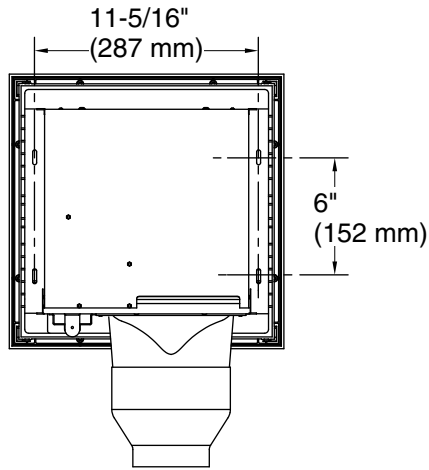

Required Electrical Service

One circuit required.

120 V, 15 A, 60 Hz

Technical Information

All product dimensions are nominal.

Material: Steel, Plastic

Number of Lights: 1

Lighting Type: Integrated LED

Socket Type: LED Integrate

Notes

Install this product according to the installation instructions.