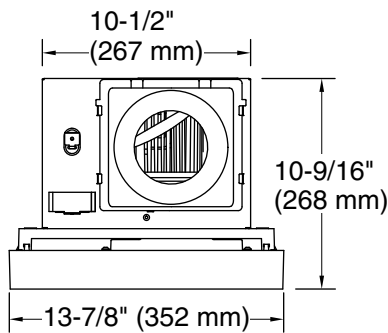

Required Electrical Service

One circuit required.

120 V, 15 A, 60 Hz

Technical Information

All product dimensions are nominal.

Material: Steel, Plastic

Number of Lights: 1

Lighting Type: Integrated LED

Socket Type: LED Integrate

Notes

Install this product according to the installation instructions.