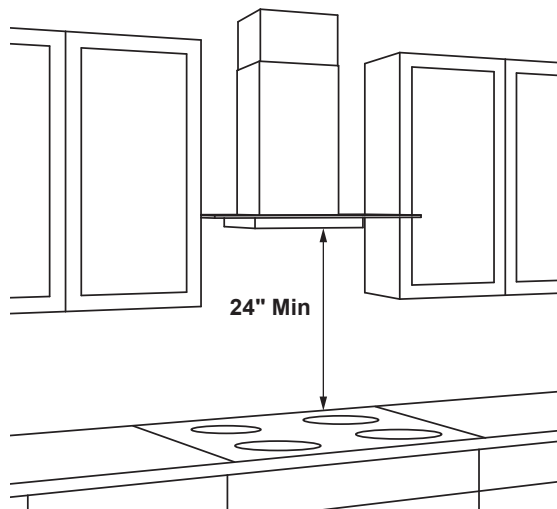

PVW7301SJ/EJ

GE Profile™ Series 30" Wall-Mount Glass Canopy Chimney Hood

DIMENSIONS AND INSTALLATION INFORMATION (IN INCHES)

INSTALLATION INFORMATION:

Before installing, consult Use & Care/installation instructions packed with product for current dimensional data.

OPTIONAL ACCESSORIES

JXDC71SS/ES-10(ft.) Ceiling Duct Cover Kit
Max ceiling height installation with kit - 10'-0"

JXRC70-Remote Control

JXCF71-Charcoal Filter
(needed if used in recirculation mode)

AMP RATING	
120V	5.3

30" Models Require a 30"-Wide Opening

*The supplied duct cover fits 7'-5" to 9'-3" ceiling heights (10' with optional high ceiling kit JXDC71)

The vent hood must be installed 24" min. above the cooking surface. For optimal performance, installing the hood more than 36" above the cooking surface is not recommended. The hood installation height above the cooking surface depends upon ceiling height. The telescopic duct cover conceals the ductwork running from the top of the hood to the ceiling.