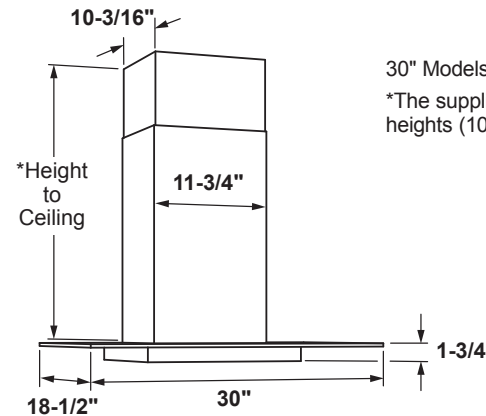

PVW7301SJ/EJ

GE Profile™ Series 30" Wall-Mount Glass Canopy Chimney Hood

DIMENSIONS AND INSTALLATION INFORMATION (IN INCHES)

INSTALLATION INFORMATION:

Before installing, consult Use & Care/installation instructions packed with product for current dimensional data.

OPTIONAL ACCESSORIES

JXDC71SS/ES-10(ft.) Ceiling Duct Cover Kit
Max ceiling height installation with kit - 10'-0"

JXRC70-Remote Control

JXCF71-Charcoal Filter
(needed if used in recirculation mode)

AMP RATING	
120V	5.3

30" Models Require a 30"-Wide Opening

*The supplied duct cover fits 7'-5" to 9'-3" ceiling heights (10' with optional high ceiling kit JXDC71)