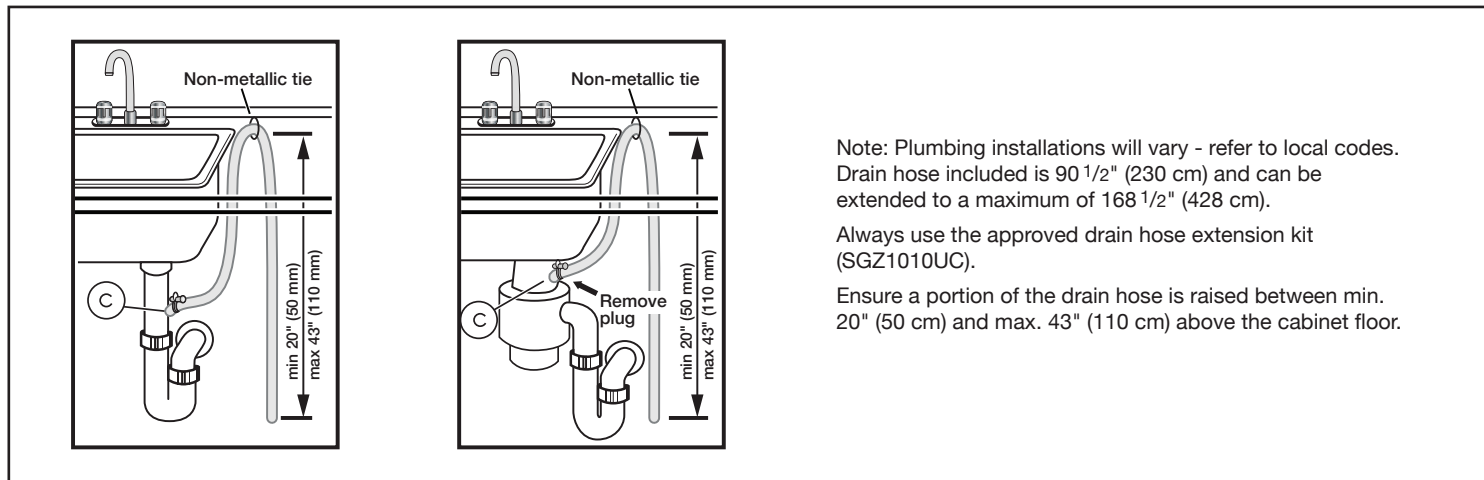

Notes: All height, width and depth dimensions are shown in inches. BSH reserves the absolute and unrestricted right to change product materials and specifications, at any time, without notice. Consult the product's installation instructions for final dimensional data and other details prior to making cutout. Applicable product warranty can be found in accompanying product literature or you may contact your account manager for further details.

24" Recessed Handle Dishwasher

100 Series – Stainless Steel SHE3AR75UC

BOSCH

Invented for life

Installation Details

For help and assistance with Bosch accessories please visit: www.bosch-eshop.com/eshop/bosch/us or call 1-800-944-2904 Mon-Fri 5am to 6pm PST Sat 6am to 3pm PST