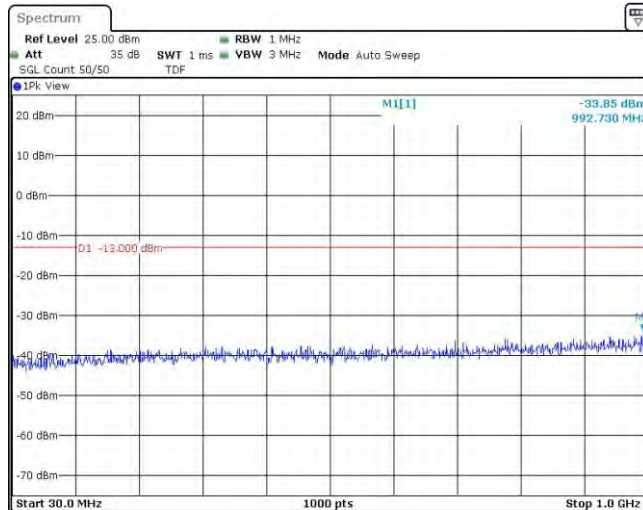

Band4-1.4MHz-16QAM-20175-1RB#0-Range1:30~1000MHz