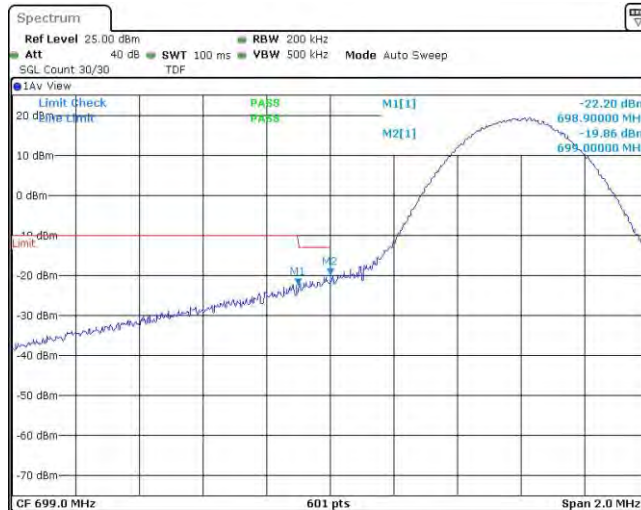

Band12-10MHz-QPSK-23060-1RB#49

Band12-10MHz-QPSK-23060-50RB#0

Band12-10MHz-QPSK-23130-1RB#0

Band12-10MHz-QPSK-23130-1RB#49

Band12-10MHz-QPSK-23130-50RB#0

Band12-10MHz-16QAM-23060-1RB#0

Band12-10MHz-16QAM-23060-1RB#49