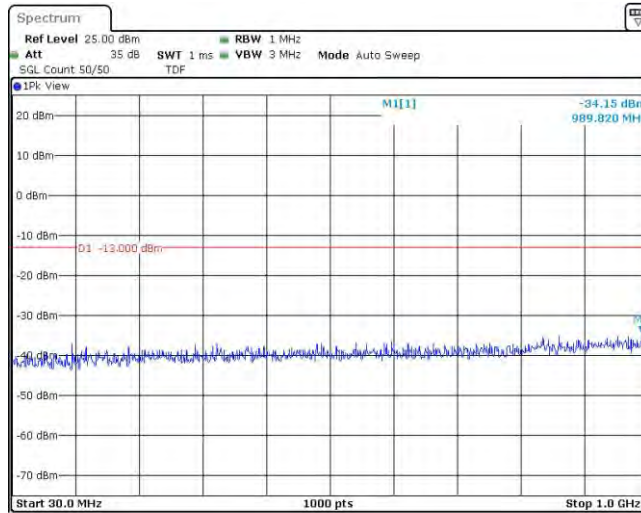

Band2-1.4MHz-16QAM-18607-1RB#0-Range1:30~1000MHz