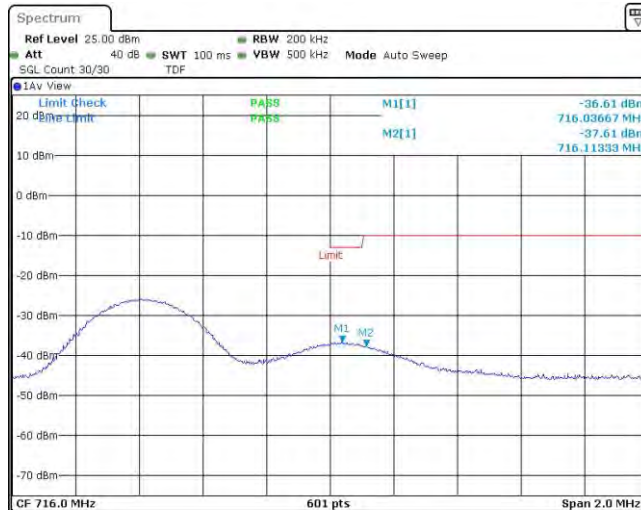

Band12-10MHz-QPSK-23130-1RB#0