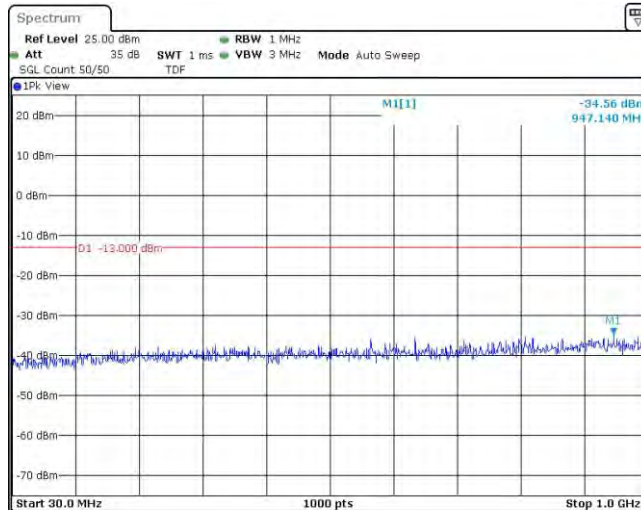

Band4-1.4MHz-16QAM-20393-1RB#0-Range1:30~1000MHz