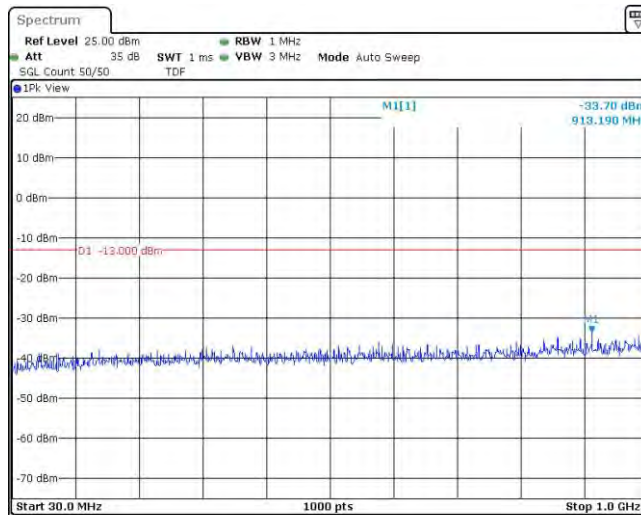

Band	Bandwidth	Modulation	Channel	RB Configuration	Frequency Range	Result (dBm)	Verdict
Band12	10MHz	16QAM	23060	1RB#0	Range2:1000~10000MHz	-32.04	PASS
Band12	10MHz	16QAM	23095	1RB#0	Range1:30~1000MHz	-34.41	PASS
Band12	10MHz	16QAM	23095	1RB#0	Range2:1000~10000MHz	-27.15	PASS
Band12	10MHz	16QAM	23130	1RB#0	Range1:30~1000MHz	-34.74	PASS
Band12	10MHz	16QAM	23130	1RB#0	Range2:1000~10000MHz	-32.17	PASS

Test Graphs

Band2-1.4MHz-QPSK-18607-1RB#0-Range1:30~1000MHz