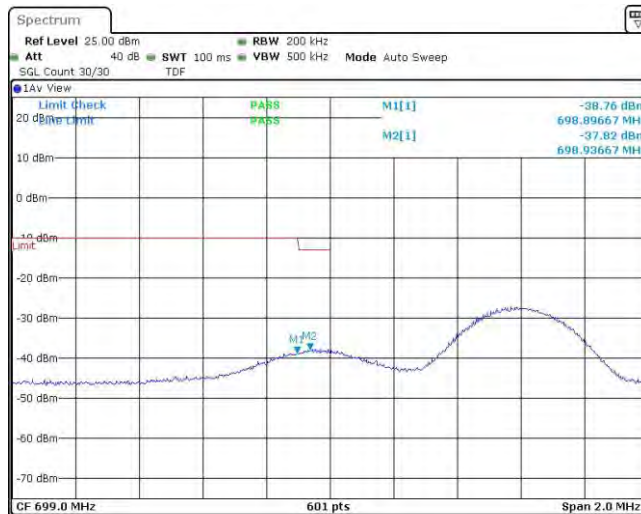

Band12-10MHz-QPSK-23060-1RB#49

Band12-10MHz-QPSK-23060-50RB#0

Band12-10MHz-QPSK-23130-1RB#0

Band12-10MHz-QPSK-23130-1RB#49

Band12-10MHz-QPSK-23130-50RB#0

Band12-10MHz-16QAM-23060-1RB#0

Band12-10MHz-16QAM-23060-1RB#49