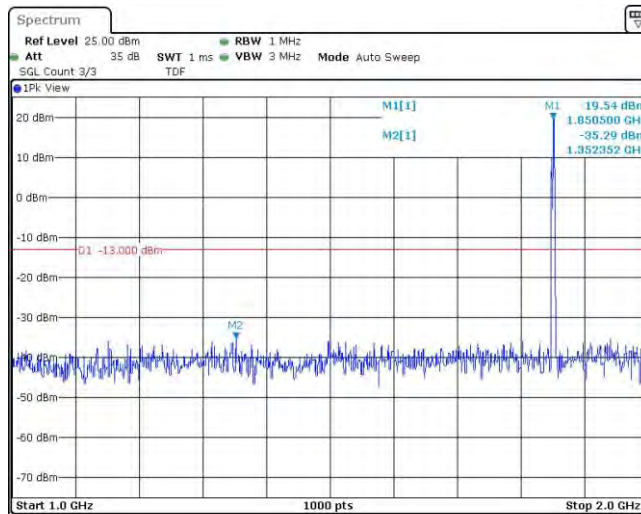

Band2-1.4MHz-QPSK-18607-1RB#0-Range2:1000~2000MHz