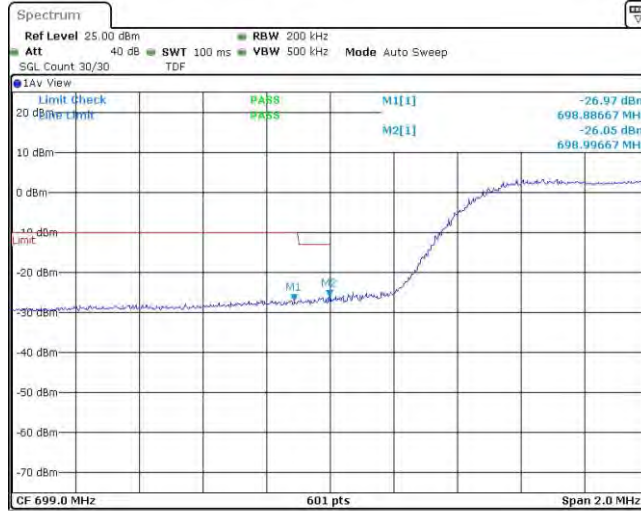

Band12-10MHz-QPSK-23060-50RB#0