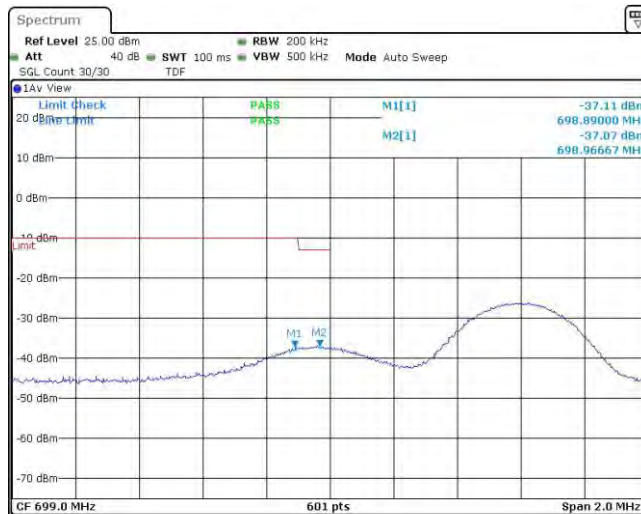

Band12-10MHz-QPSK-23060-1RB#49