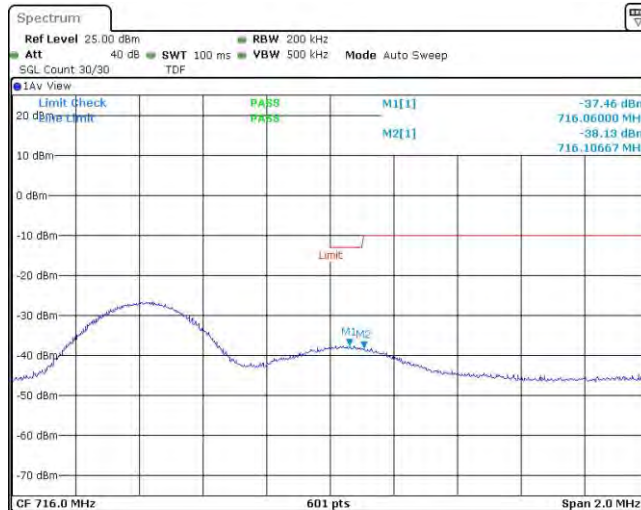

Band12-10MHz-16QAM-23130-1RB#0