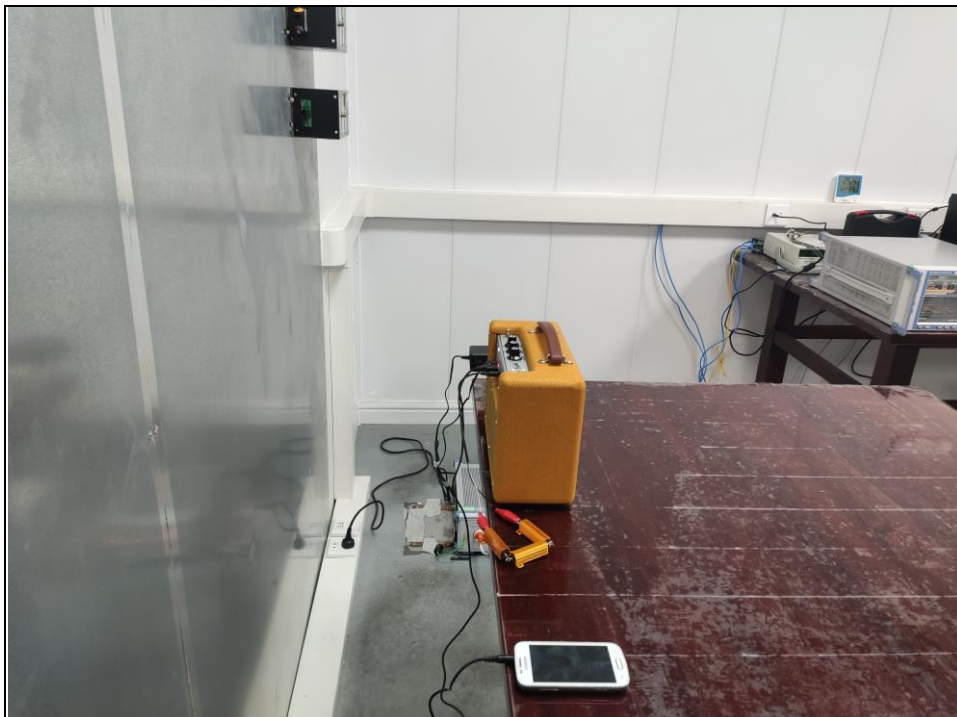

Set-Up for Conducted Emission Test

Frequency Range < 0.15MHz~30MHz >

Set-Up for Radiated Emission Test

Frequency Range < 30MHz~1GHz >

Frequency Range < Above 1GHz >