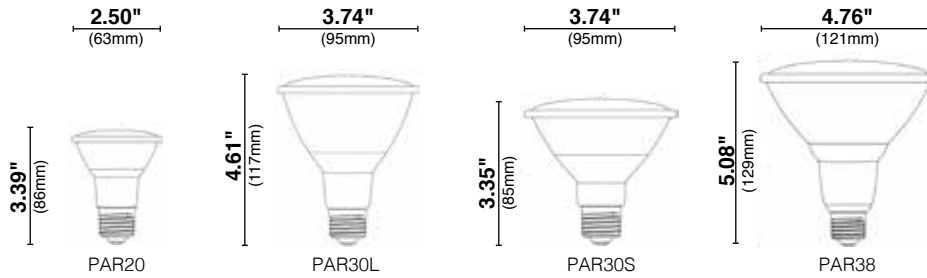

Project: _____ Date: _____

Comments: _____ Initials: _____

Specifications

- IP65 Rated for indoor/outdoor application flexibility
- Acceptable for use in ICAT rated luminaires
- Dimmable to 10%
- Prismatic glass lens and silver housing offers traditional halogen PAR look and feel
- Superior efficacy – up to 80 lumens per watt