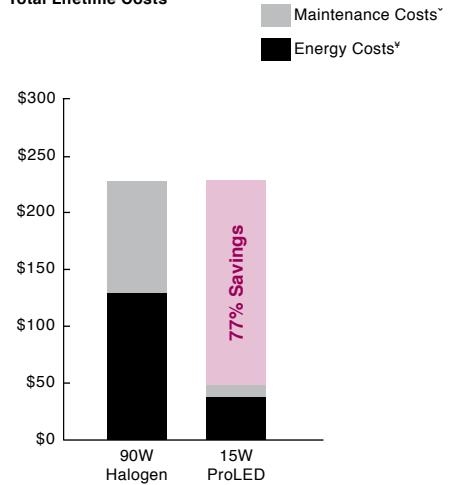

Savings Comparison

Total Lifetime Costs

* Maintenance costs based on 15 minutes at $40 per/hr
¥ Energy costs based on $0.11 kWh

Ordering Information

	Watt	Base	Product #	Product Code	Description	Volts	Color Temp.	CRI	Lumens	CBCP	Useful Life*	Beam Spread	Pkg. Qty.	MOL	Equivalent Wattage
PAR20															
⊕	7	Medium	82963	PAR20FL7/827/ECO2/LED	Flood	120	2700K	82	500	740	25,000	40°	1/20	3.39"	50
⊕	7	Medium	82964	PAR20FL7/830/ECO2/LED	Flood	120	3000K	82	530	740	25,000	40°	1/20	3.39"	50
⊕	7	Medium	82965	PAR20FL7/840/ECO2/LED	Flood	120	4000K	82	550	740	25,000	40°	1/20	3.39"	50
⊕	7	Medium	82966	PAR20FL7/850/ECO2/LED	Flood	120	5000K	82	570	740	25,000	40°	1/20	3.39"	50
PAR30 L															
⊕	10	Medium	82958	PAR30FL10L/827/ECO2/LED	Flood	120	2700K	82	760	1530	25,000	40°	1/15	4.61"	60
⊕	10	Medium	82959	PAR30FL10L/830/ECO2/LED	Flood	120	3000K	82	800	1530	25,000	40°	1/15	4.61"	60
⊕	10	Medium	82960	PAR30FL10L/840/ECO2/LED	Flood	120	4000K	82	840	1530	25,000	40°	1/15	4.61"	60
⊕	10	Medium	82967	PAR30FL10L/850/ECO2/LED	Flood	120	5000K	82	880	1530	25,000	40°	1/15	4.61"	60
⊕	10	Medium	82968	PAR30NFL10L/830/ECO2/LED	Narrow Flood	120	3000K	82	800	1530	25,000	25°	1/15	4.61"	60
PAR30 S															
⊕	10	Medium	81961	PAR30FL10S/827/ECO2/LED	Flood	120	2700K	82	760	970	25,000	40°	1/15	3.35"	75
⊕	10	Medium	81962	PAR30FL10S/830/ECO2/LED	Flood	120	3000K	82	800	970	25,000	40°	1/15	3.35"	75
⊕	10	Medium	82969	PAR30FL10S/840/ECO2/LED	Flood	120	4000K	82	840	970	25,000	40°	1/15	3.35"	60
⊕	10	Medium	82970	PAR30FL10S/850/ECO2/LED	Flood	120	5000K	82	880	970	25,000	40°	1/15	3.35"	60
⊕	10	Medium	82971	PAR30NFL10S/830/ECO2/LED	Narrow Flood	120	3000K	82	800	970	25,000	25°	1/15	3.35"	60
PAR38															
⊕	15	Medium	81953	PAR38FL15/827/ECO2/LED	Flood	120	2700K	82	1150	1720	25,000	40°	1/15	5.08"	90
⊕	15	Medium	81954	PAR38FL15/830/ECO2/LED	Flood	120	3000K	82	1200	1720	25,000	40°	1/15	5.08"	90
⊕	15	Medium	81955	PAR38FL15/840/ECO2/LED	Flood	120	4000K	82	1250	1720	25,000	40°	1/15	5.08"	90
⊕	15	Medium	81956	PAR38FL15/850/ECO2/LED	Flood	120	5000K	82	1280	1720	25,000	40°	1/15	5.08"	90
⊕	15	Medium	81957	PAR38NFL15/830/ECO2/LED	Narrow Flood	120	3000K	82	1200	1720	25,000	25°	1/15	5.08"	90
⊕	15	Medium	82972	PAR38NFL15/850/ECO2/LED	Narrow Flood	120	5000K	82	1280	1720	25,000	25°	1/15	5.08"	90

⊕ NEW ITEM

* Useful Life is defined as the point in time at which the lamp will maintain at least 70% of its initial lumens. The lamp will continue to burn past this point, but at decreased light levels.

For details on ProLED PAR16, see ProLED Commercial MR16/PAR16 Series Sell Sheet.

Represents lamps that are ENERGY STAR® Certified.

Warranty - Commercial/Industrial: This product is warranted for 5 years from the date purchase.

Not for use in enclosed fixtures.

May not be compatible with all dimmable systems, dimming performance may vary by system, please check the website www.halcolighting.com for up-to-date dimmer compatibility information. Use on incompatible systems may shorten lamp life.