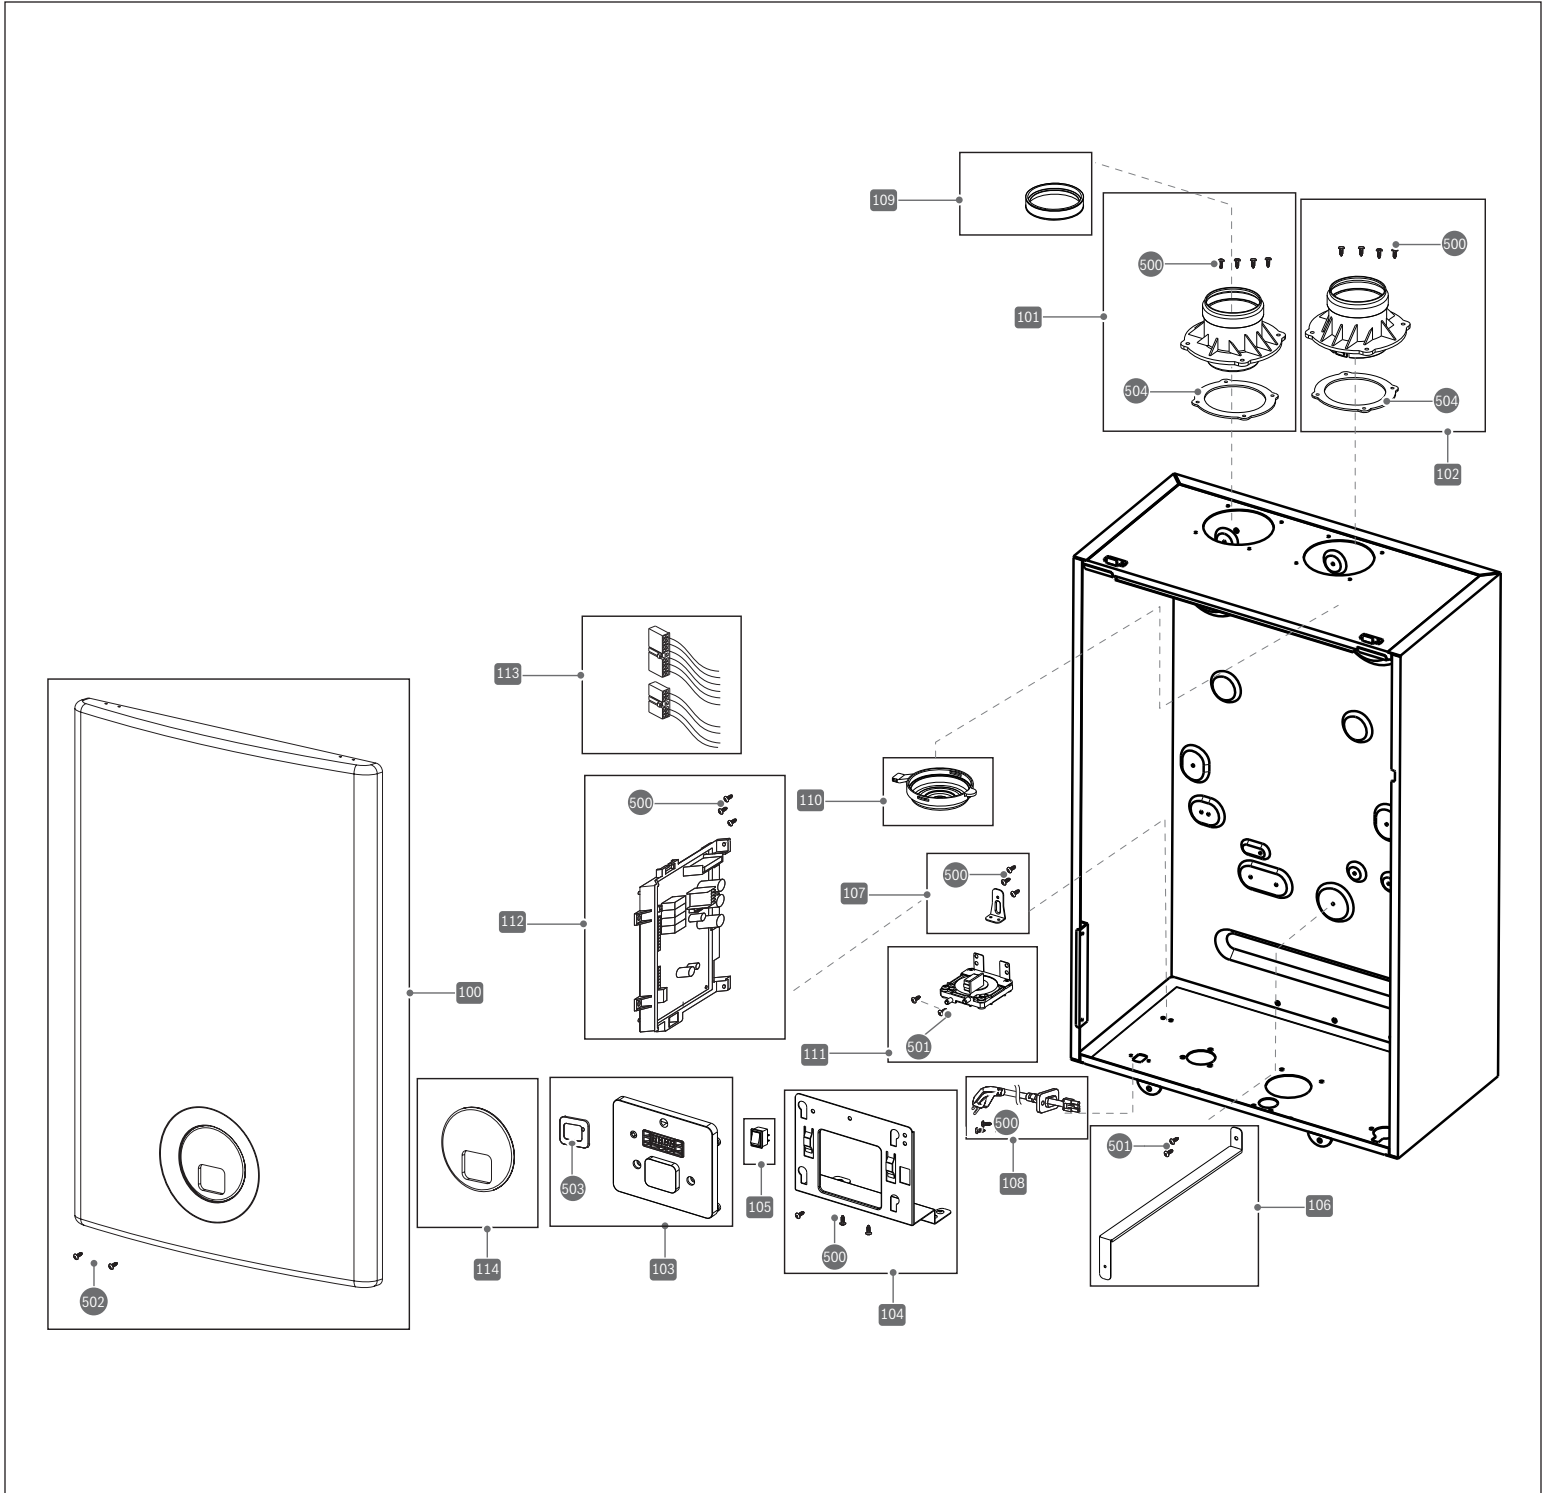

Bosch Singular 4000 | Singular 5200 Gas Condensing Combi Boilers

Case Parts

BOSCH

Pos.	Description	Ordering no.	Distributor Recommended Stock	Contractor Recommended Stock	Remarks
100	Front cover	7738007235			
101	Exhaust adapter	7738007236			
102	Intake adapter	7738007237			
103	Touch Pad	7738007238	✓		
104	Touch Pad Bracket	7738007239			
105	Switch, Main power supply	7738007240			
106	Touch Pad Brace	7738007241			
107	Control Board Bracket	7738007242			
108	Cord, Power	7738007243			
109	Exhaust Seal Gasket	7738007244			
110	Air Intake Screen	7738007245	✓	✓	
111	Switch, Air pressure (4000)	7738007246	✓		
	Switch, Air pressure (5200)	7738007247	✓		
112	Control Board 4000	7738007248	✓		
	Control Board 5200	7738007249	✓		
113	Wire Harness	7738007250	✓	✓	
114	Touch Pad Cover	7738007251			
115	Outdoor Temperature Sensor	7738007304	✓	✓	not shown in drawing
500	04x10 Tapping Screw (STS)	avail in kit only, item 328			for individual pieces, source locally
501	04x7 Tapping Screw (STS)	avail in kit only, item 328			for individual pieces, source locally
502	M4x12 Screw	avail in kit only, item 328			for individual pieces, source locally
503	Touch Pad Gasket	if needed, replace 103			not available separately
504	Intake/Exhaust Adapter Gasket	if needed, replace 101 or 102			not available separately
Singular 4000 Singular 5200					
Case Parts					