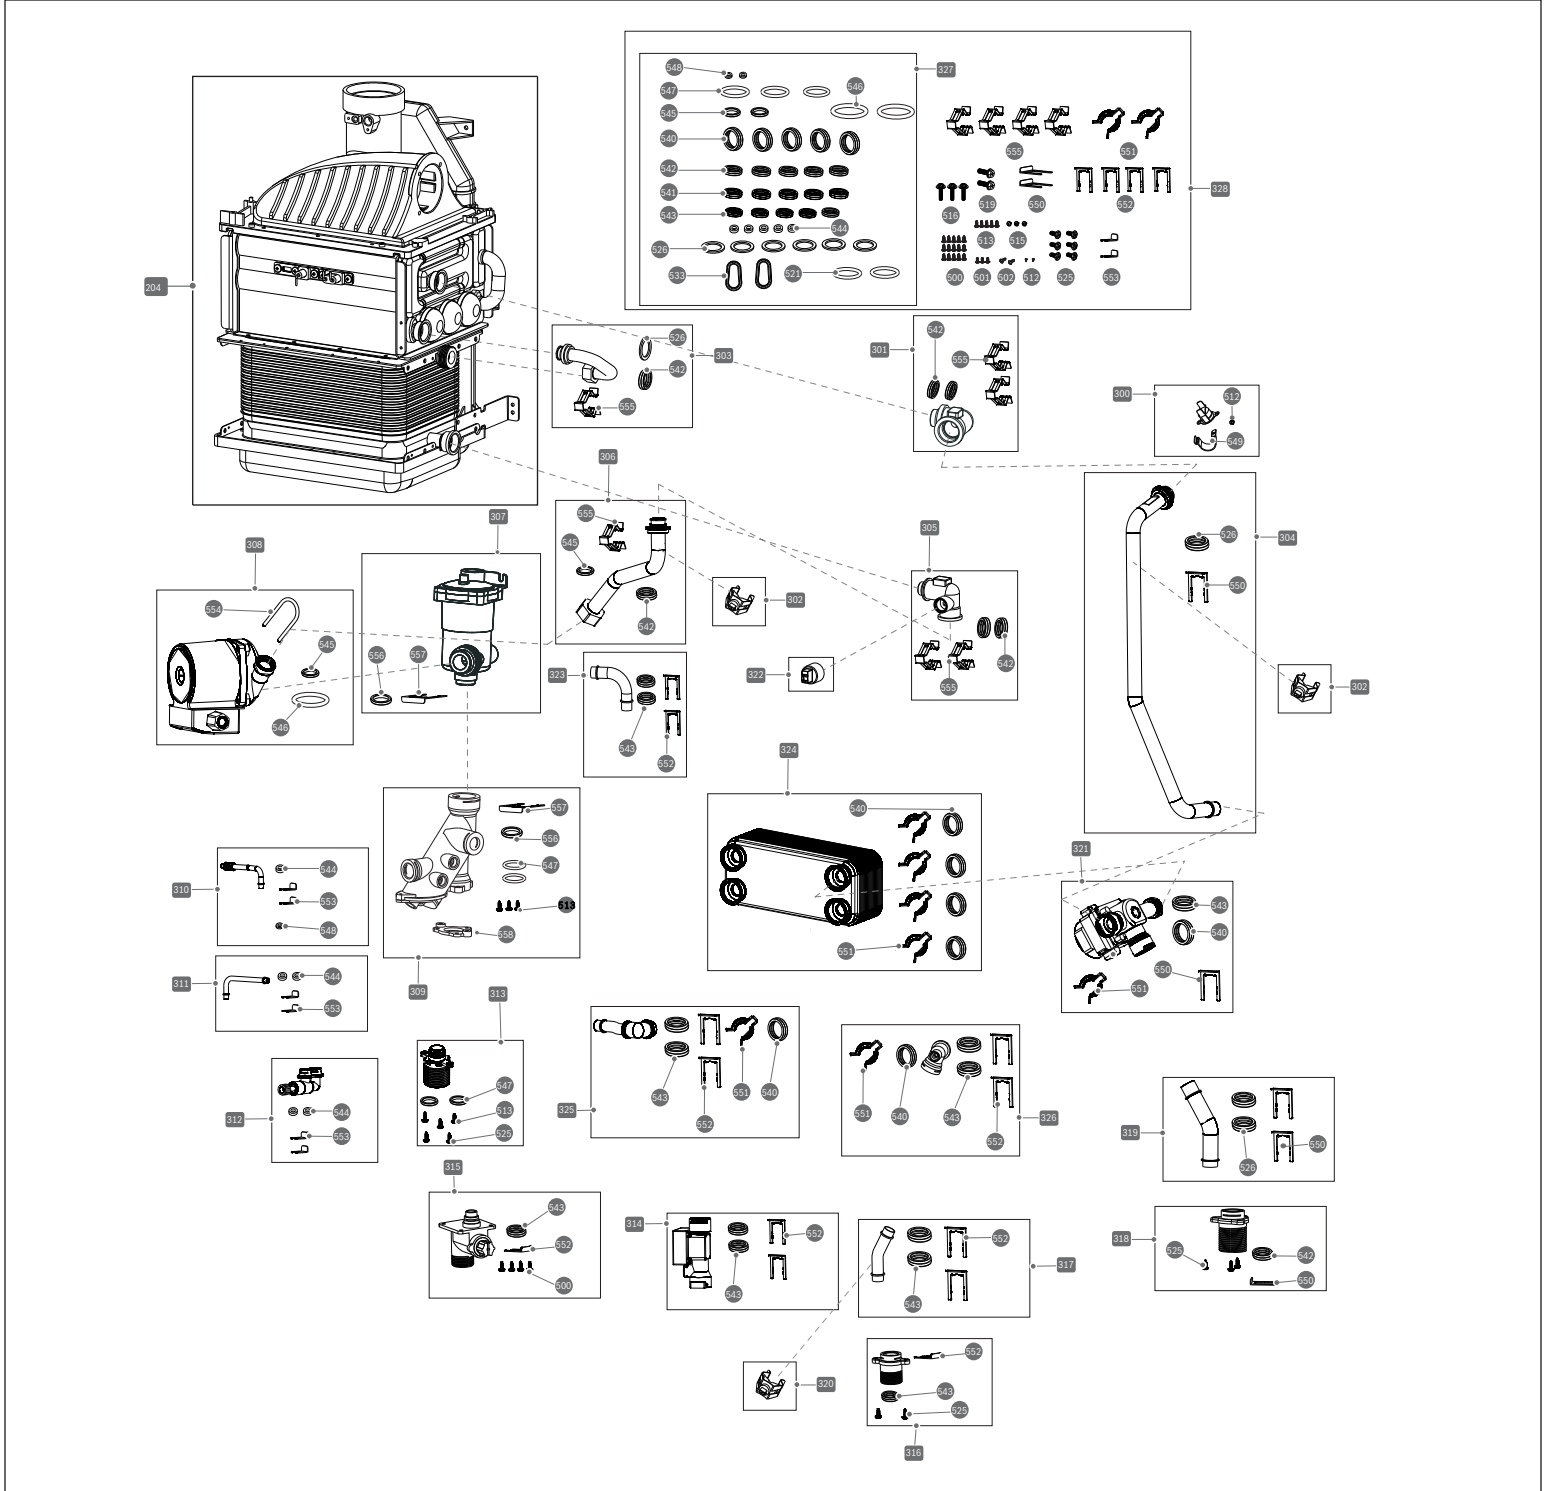

Bosch Singular 4000 | Singular 5200 Gas Condensing Combi Boilers

Water Parts

Pos.	Description	Ordering no.	Distributor Recommended Stock	Contractor Recommended Stock	Remarks
300	High limit switch	7738007275	✓	✓	
301	Elbow, Supply	7738007276			
302	Heating Return Sensor	7738007277	✓	✓	
303	HX connection pipe	7738007278			
304	supply pipe 1	7738007279			
305	Return Connector	7738007280			
306	Pipe, Return	7738007281			
307	Air vent	7738007282	✓	✓	
308	Pump	7738007283	✓		
309	Return Valve Assembly	7738007284			
310	Pipe, Feed outlet	7738007285			
311	Pipe, Feed inlet	7738007286			
312	Valve, Manual feed	7738007287	✓		
313	Nipple, Boiler return	7738007288			
314	Flow Switch	7738007289	✓	✓	
315	nipple, dhw inlet	7738007290			
316	nipple, dhw outlet	7738007291			
317	Pipe, DHW	7738007292			
318	Nipple, Heating Supply/Return	7738007293			
319	supply pipe 2	7738007294			
320	DHW Sensor	7738007295	✓	✓	
321	Valve, Diverter	7738007296	✓		
322	Pressure sensor	7738007297	✓	✓	
323	Pipe, dhw inlet	7738007298			
324	HX, Flate Plate	7738007299	✓		
325	Pipe, Circulation	7738007300			
326	Connector, HX Flat Plate	7738007301			
327	O-ring Kit	7738007302	✓	✓	
328	Screw/Packing/Clip Kit	7738007303	✓	✓	
540	Back up ring (Φ18.6)	avail in kit only, item 327			for individual pieces, source locally
541	P16 Back Up Ring	avail in kit only, item 327			for individual pieces, source locally
542	P18 Back Up Ring	avail in kit only, item 327			for individual pieces, source locally
543	P14 Back Up Ring	avail in kit only, item 327			for individual pieces, source locally
544	P6 Back Up Ring	avail in kit only, item 327			for individual pieces, source locally
545	P16 O-ring	avail in kit only, item 327			for individual pieces, source locally
546	O-ring (pump)	avail in kit only, item 327			for individual pieces, source locally
547	P18 O-ring	avail in kit only, item 327			for individual pieces, source locally
548	O-ring	avail in kit only, item 327			for individual pieces, source locally
549	Overheat prevent sensor b/k	if needed, replace item 300			not available separately
550	P18 Fixing Clip	avail in kit only, item 328			for individual pieces, source locally
551	Plate to Plate HEX	avail in kit only, item 328			for individual pieces, source locally
552	P14 Fixing Clip	avail in kit only, item 328			for individual pieces, source locally
553	P6 Fixing Clip	avail in kit only, item 328			for individual pieces, source locally
554	Pump Fixing Clip	avail in kit only, item 328			for individual pieces, source locally
555	Clip, Joint (16A)	avail in kit only, item 328			for individual pieces, source locally
556	P22 Back Up Ring	avail in kit only, item 327			for individual pieces, source locally
557	P22 Fixing Clip	avail in kit only, item 327			for individual pieces, source locally
558	Return Body Connector	if needed, replace item 309			not available separately
Singular 4000 | Singular 5200 Water Parts