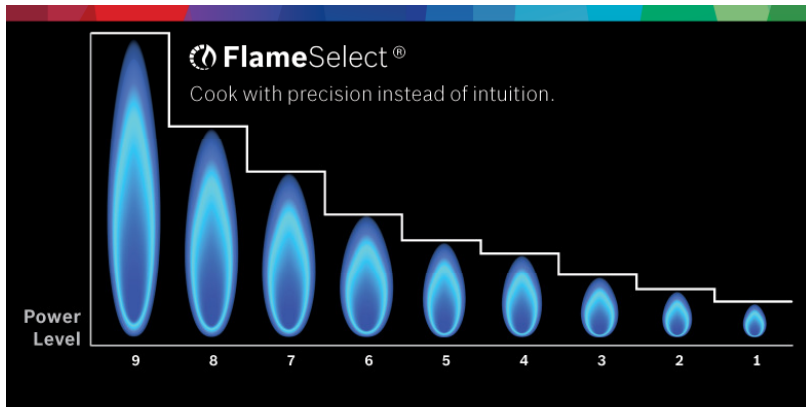

800 Series

NGM8057UC – 30”
NGM8657UC – 36”

FlameSelect®

- A new level of accuracy in gas cooking with **9 predefined power levels**—no more need to check the height of the flame!
- Provides all the benefits of **gas cooking with the comfort and precision** of an induction cooktop

Dual Flame Ring Burner

- Allows for **better heat distribution** and uniform cooking of food
- Easily shift from a **high power, dual flame** for boiling, down to a **low, single flame** for precise simmering

— How It Works —

Patented step valve technology regulates the gas output at 9 increments. Power levels can be selected, just like setting an electric cooktop, for precise and repeatable results. Knobs are marked with printed numbers to identify heat settings.