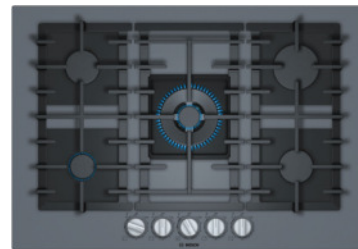

Benchmark Series

NGMP077UC—30" Grey Glass
NGMP677UC—36" Grey Glass

- ++ Grey tempered glass cooking surface
- ++ 14.3k max. BTU performance
- ++ Countertop or flush install

Text
"FlameSelect"
to 21432
to learn more.