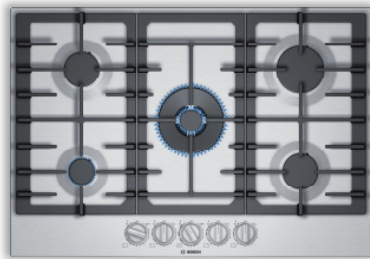

This Month: FlameSelect® Gas Cooktops

The power of fire. The precision of Bosch.

The new gas cooktops with FlameSelect® offer nine precisely adjustable power levels for reliable, repeatable flame regulation and perfect cooking results.

800 Series

NGM8057UC – 30”
NGM8657UC – 36”

FlameSelect®

- A new level of accuracy in gas cooking with **9 predefined power levels**—no more need to check the height of the flame!
- Provides all the benefits of **gas cooking with the comfort and precision** of an induction cooktop

Dual Flame Ring Burner

- Allows for **better heat distribution** and uniform cooking of food
- Easily shift from a **high power, dual flame** for boiling, down to a **low, single flame** for precise simmering

Low Profile Design

- Spills are contained by the slightly raised edges on **flat-fit stainless steel** cooking surface of the **800 Series**—making cleanup a breeze
- **Tempered glass** surface of the **Benchmark®** series allows for easy cleanup and the option for **flush installation**