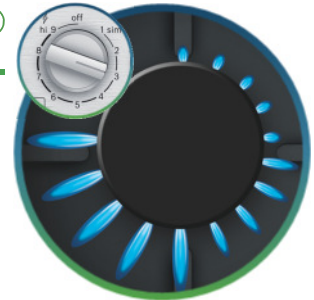

This Month: FlameSelect® Gas Cooktops

The power of fire. The precision of Bosch.

The new gas cooktops with FlameSelect® offer nine precisely adjustable power levels for reliable, repeatable flame regulation and perfect cooking results.

800 Series

NGM8057UC – 30”
NGM8657UC – 36”

FlameSelect®

- A new level of accuracy in gas cooking with **9 predefined power levels**—no more need to check the height of the flame!
- Provides all the benefits of **gas cooking with the comfort and precision** of an induction cooktop

Dual Flame Ring Burner

- Allows for **better heat distribution** and uniform cooking of food
- Easily shift from a **high power, dual flame** for boiling, down to a **low, single flame** for precise simmering

Low Profile Design

- Spills are contained by the slightly raised edges on **flat-fit stainless steel** cooking surface of the **800 Series**—making cleanup a breeze
- **Tempered glass** surface of the **Benchmark®** series allows for easy cleanup and the option for **flush installation**