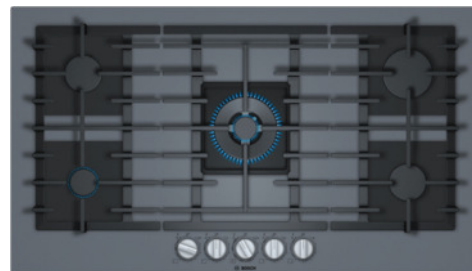

Low Profile Design

- Spills are contained by the slightly raised edges on **flat-fit stainless steel** cooking surface of the **800 Series**—making cleanup a breeze
- **Tempered glass** surface of the **Benchmark®** series allows for easy cleanup and the option for **flush installation**

— How It Works —

Patented step valve technology regulates the gas output at 9 increments. Power levels can be selected, just like setting an electric cooktop, for precise and repeatable results. Knobs are marked with printed numbers to identify heat settings.

800 Series

NGM8057UC – 30"
NGM8657UC – 36"

- + Low profile SS flat cooking surface
- + 17K max BTU performance
- + Dual flame ring burner
- + FlameSelect® step valve technology
- + OptiSim® burner cap
- + Flame failure safety system
- + Dishwasher safe, cast iron grates

Benchmark Series

NGMP077UC—30" Grey Glass
NGMP677UC—36" Grey Glass

- ++ Grey tempered glass cooking surface
- ++ 14.3k max. BTU performance
- ++ Countertop or flush install

Text
"FlameSelect"
to 21432
to learn more.