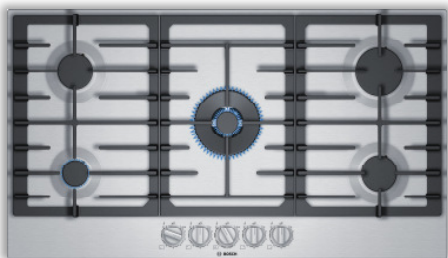

800 Series

NGM8057UC – 30"
NGM8657UC – 36"

- + Low profile SS flat cooking surface
- + 17K max BTU performance
- + Dual flame ring burner
- + FlameSelect® step valve technology
- + OptiSim® burner cap
- + Flame failure safety system
- + Dishwasher safe, cast iron grates