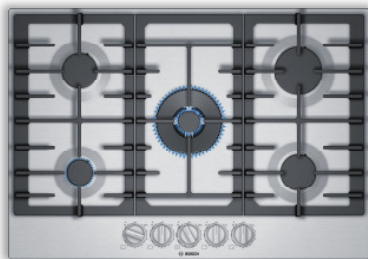

800 Series

NGM8057UC – 30"
NGM8657UC – 36"

- + Low profile SS flat cooking surface
- + 17K max BTU performance
- + Dual flame ring burner
- + FlameSelect® step valve technology
- + OptiSim® burner cap
- + Flame failure safety system
- + Dishwasher safe, cast iron grates