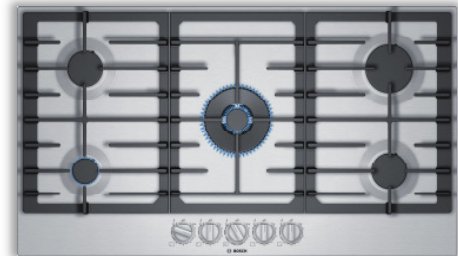

This Month: FlameSelect® Gas Cooktops

The power of fire. The precision of Bosch.

The new gas cooktops with FlameSelect® offer nine precisely adjustable power levels for reliable, repeatable flame regulation and perfect cooking results.

800 Series

NGM8057UC – 30”
NGM8657UC – 36”

FlameSelect®

- A new level of accuracy in gas cooking with **9 predefined power levels**—no more need to check the height of the flame!
- Provides all the benefits of **gas cooking with the comfort and precision** of an induction cooktop

Dual Flame Ring Burner

- Allows for **better heat distribution** and uniform cooking of food
- Easily shift from a **high power, dual flame** for boiling, down to a **low, single flame** for precise simmering

Low Profile Design

- Spills are contained by the slightly raised edges on **flat-fit stainless steel** cooking surface of the **800 Series**—making cleanup a breeze
- **Tempered glass** surface of the **Benchmark®** series allows for easy cleanup and the option for **flush installation**