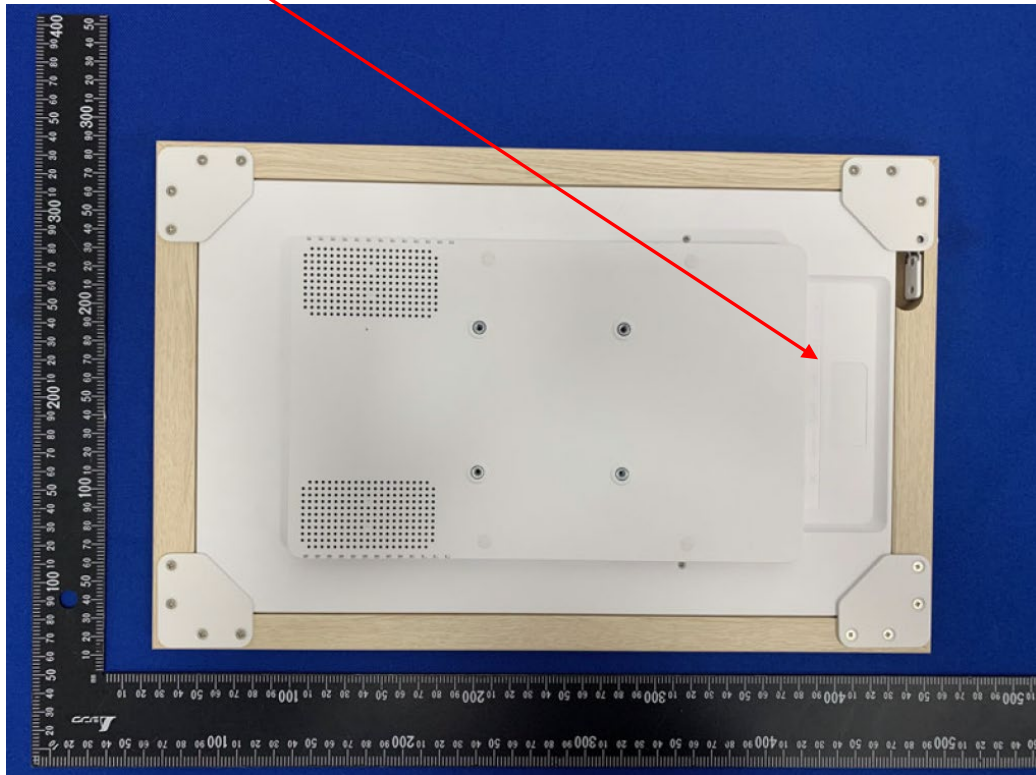

Label Location On EUT

Label

SIZE: 44.5*19.5mm