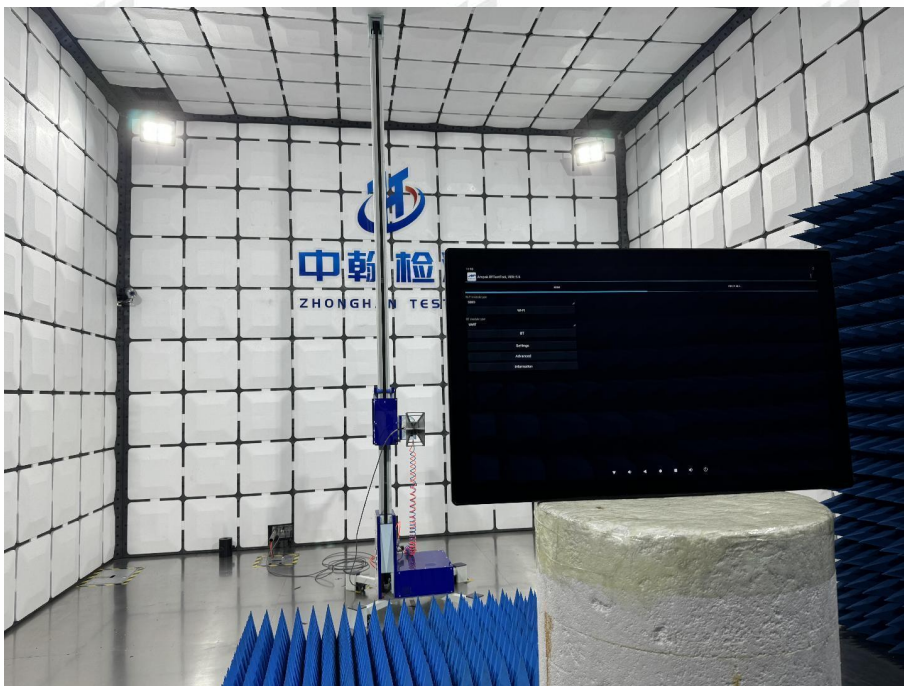

ZHONGHAN

FCC ID:2BFWU-QC-3201N

EUT TEST PHOTOS

ZHONGHAN

FCC ID:2BFWU-QC-3201N

***** END OF REPORT *****