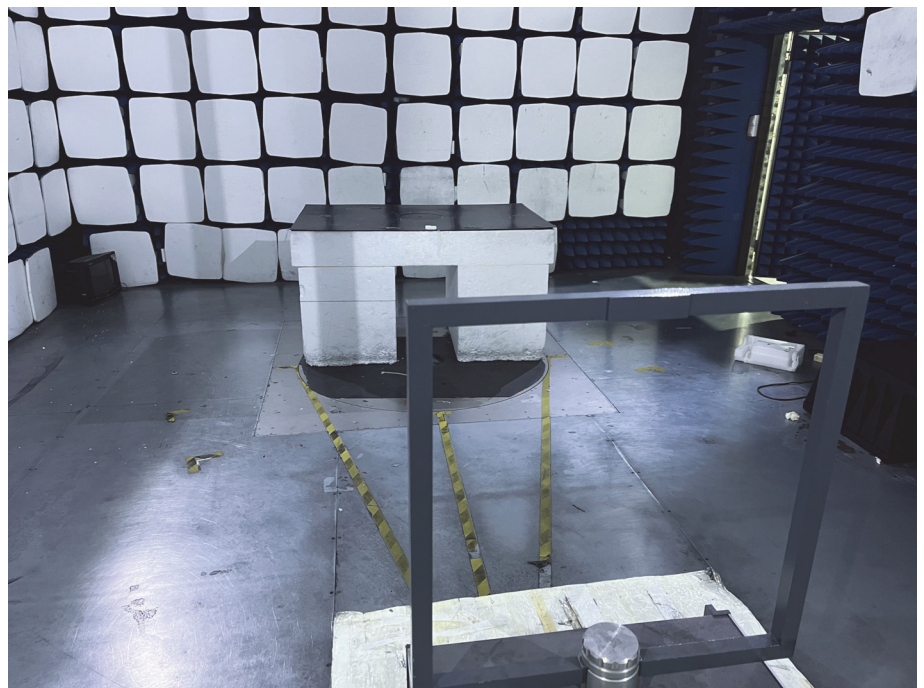

EXHIBIT 4 - TEST SETUP PHOTOGRAPHS

Radiation Emission Test Setup (Below 30MHz)

Radiation Emission Test Setup (30MHz to 1GHz)

Radiation Emission Test Setup (1GHz to 18GHz)

Radiation Emission Test Setup (Above 18GHz)