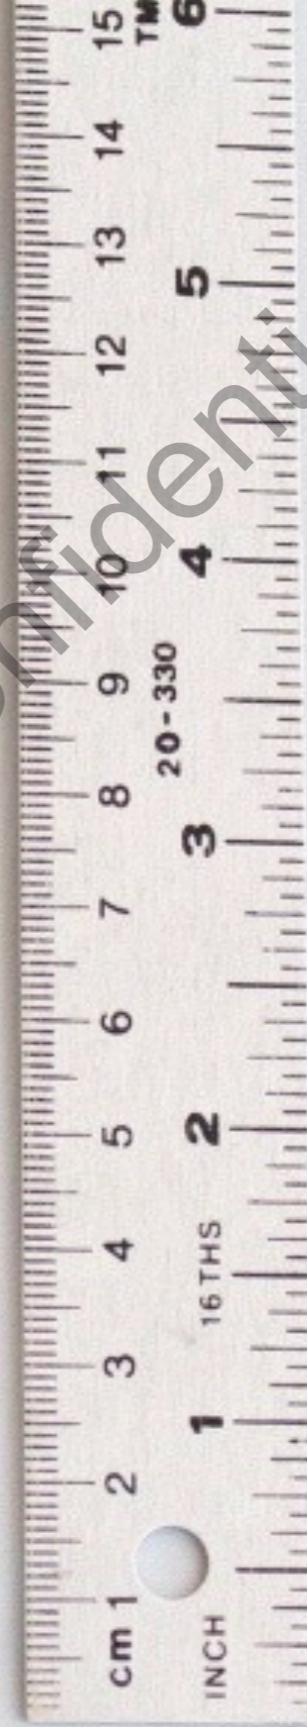

# A1660, A1779, A1778, A1780- Front Face

Multi-Touch panel, LCD display, Earpiece receiver,  
FaceTime camera, Home button

**A1660, A1779, A1778, A1780- Right side**

Sleep/Wake button, UICC card tray

Apple Proprietary and Confidential

**A1660, A1779, A1778, A1780- Left side**

Ring/Silent switch, Volume buttons

Apple Proprietary and Confidential

A1660, A1779, A1778, A1780- Top side

**A1660, A1779, A1778, A1780- Bottom side**

Speaker, Lightning connector, Microphone

**A1660, A1779, A1778, A1780 - Back side**

Rear camera, Microphone, Flash Light

Apple Proprietary and Confidential