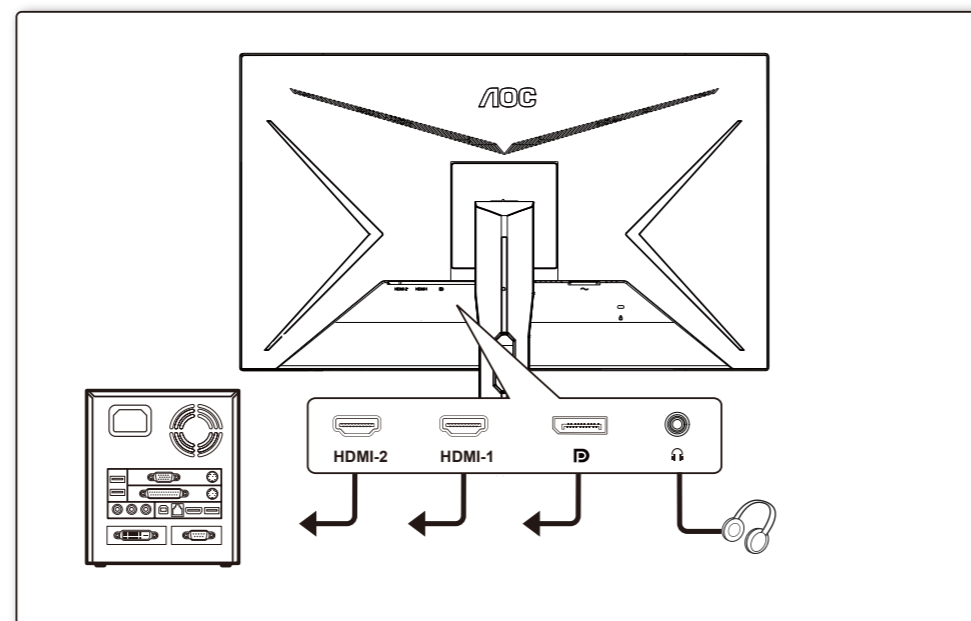

Printed in China

XXXXXXXXXXXX

**AOC GAMING**

**Quick Start**  
C27G2ZE

[www.aoc.com](http://www.aoc.com)  
©2022 AOC.All Rights Reserved

**HDMI**  
HIGH-DEFINITION MULTIMEDIA INTERFACE

Monitor	Stand	Base
Quick Start	Warranty Card	Power Cable
DP Cable	HDMI Cable	Audio Cable

\*Different according to countries/regions  
Display design may differ from that illustrated

1

2

3

4

**General Specification**

Panel	Model name	C27G2ZE		
	Driving system	TFT Color LCD		
	Viewable Image Size	68.6cm diagonal (27" Wide Screen)		
	Pixel pitch	0.3114mm(H) x 0.3114mm(V)		
Others	Horizontal scan range	30k-255kHz		
	Horizontal scan Size(Maximum)	597.888mm		
	Vertical scan range	48-240Hz		
	Vertical Scan Size(Maximum)	336.312mm		
	Max resolution	1920x1080@240Hz		
	Plug & Play	VESA DDC2B/CI		
	Power Source	100-240V~, 50/60Hz, 1.5A		
Power Consumption	Typical(default brightness and contrast)	31W		
	Max. (brightness =100, contrast =100)	≤ 44W		
	Standby mode	≤ 0.3W		
Dimensions(with stand)	612.4x464.6x227.4 mm (WxHxD)			
Net Weight	5.04kg			
Physical Characteristics	Connector Type	HDMI/DP/Earphone out		
	Signal Cable Type	Detachable		
Environmental	Temperature	Operating	0°C~ 40°C	
		Non-Operating	-25°C~ 55°C	
	Humidity	Operating	10% ~ 85% (non-condensing)	
		Non-Operating	5% ~ 93% (non-condensing)	
Altitude	Operating	0~ 5000 m (0~ 16404ft )		
	Non-Operating	0~ 12192m (0~ 40000ft )		