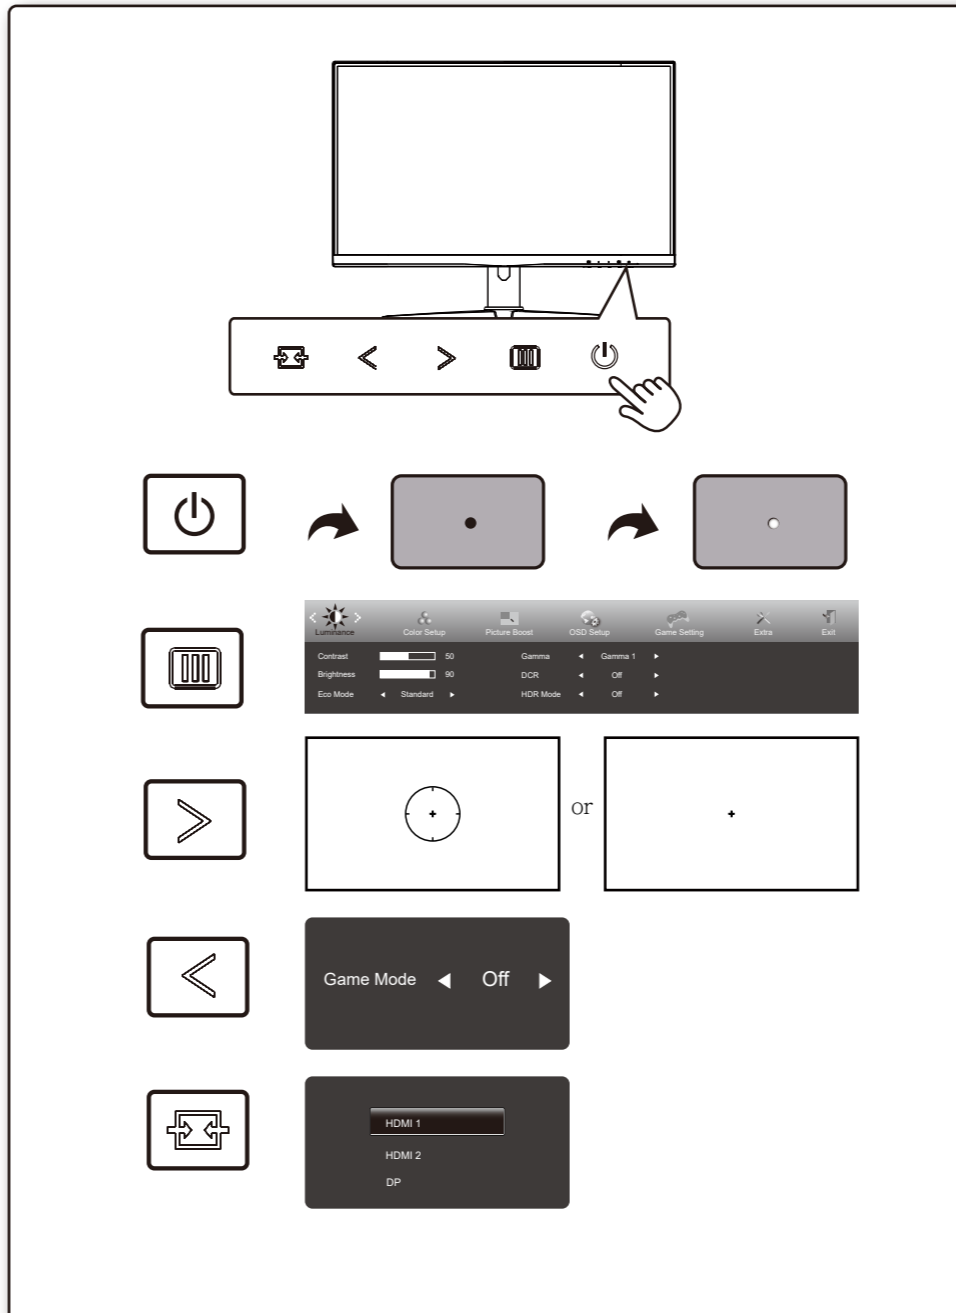

Printed in China

XXXXXXXXXXXX

**AOC GAMING**

**Quick Start**  
C27G2ZE

[www.aoc.com](http://www.aoc.com)  
©2022 AOC.All Rights Reserved

**HDMI**  
HIGH-DEFINITION MULTIMEDIA INTERFACE

Monitor	Stand	Base
Quick Start	Warranty Card	Power Cable
DP Cable	HDMI Cable	Audio Cable

\*Different according to countries/regions  
Display design may differ from that illustrated

1

2

3

4

**General Specification**

Panel	Model name	C27G2ZE		
	Driving system	TFT Color LCD		
	Viewable Image Size	68.6cm diagonal (27" Wide Screen)		
	Pixel pitch	0.3114mm(H) x 0.3114mm(V)		
Others	Horizontal scan range	30k-255kHz		
	Horizontal scan Size(Maximum)	597.888mm		
	Vertical scan range	48-240Hz		
	Vertical Scan Size(Maximum)	336.312mm		
	Max resolution	1920x1080@240Hz		
	Plug & Play	VESA DDC2B/CI		
	Power Source	100-240V~, 50/60Hz, 1.5A		
Power Consumption	Typical(default brightness and contrast)	31W		
	Max. (brightness =100, contrast =100)	≤ 44W		
	Standby mode	≤ 0.3W		
Dimensions(with stand)	612.4x464.6x227.4 mm (WxHxD)			
Net Weight	5.04kg			
Physical Characteristics	Connector Type	HDMI/DP/Earphone out		
	Signal Cable Type	Detachable		
Environmental	Temperature	Operating	0°C~ 40°C	
		Non-Operating	-25°C~ 55°C	
	Humidity	Operating	10% ~ 85% (non-condensing)	
		Non-Operating	5% ~ 93% (non-condensing)	
Altitude	Operating	0~ 5000 m (0~ 16404ft )		
	Non-Operating	0~ 12192m (0~ 40000ft )		