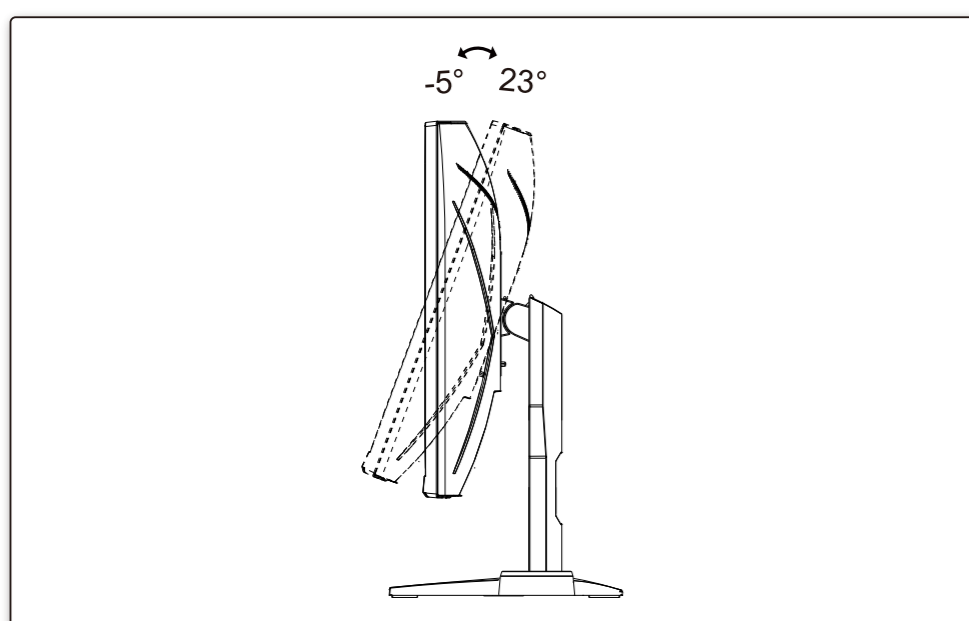

Printed in China

XXXXXXXXXXXX

**AOC GAMING**

**Quick Start**  
C27G2ZE

[www.aoc.com](http://www.aoc.com)  
©2022 AOC.All Rights Reserved

**HDMI**  
HIGH-DEFINITION MULTIMEDIA INTERFACE

Monitor	Stand	Base
Quick Start	Warranty Card	Power Cable
DP Cable	HDMI Cable	Audio Cable

\*Different according to countries/regions  
Display design may differ from that illustrated

1

2

3

4

**General Specification**

Panel	Model name	C27G2ZE		
	Driving system	TFT Color LCD		
	Viewable Image Size	68.6cm diagonal (27" Wide Screen)		
	Pixel pitch	0.3114mm(H) x 0.3114mm(V)		
Others	Horizontal scan range	30k-255kHz		
	Horizontal scan Size(Maximum)	597.888mm		
	Vertical scan range	48-240Hz		
	Vertical Scan Size(Maximum)	336.312mm		
	Max resolution	1920x1080@240Hz		
	Plug & Play	VESA DDC2B/CI		
	Power Source	100-240V~, 50/60Hz, 1.5A		
Power Consumption	Typical(default brightness and contrast)	31W		
	Max. (brightness =100, contrast =100)	≤ 44W		
	Standby mode	≤ 0.3W		
Dimensions(with stand)	612.4x464.6x227.4 mm (WxHxD)			
Net Weight	5.04kg			
Physical Characteristics	Connector Type	HDMI/DP/Earphone out		
	Signal Cable Type	Detachable		
Environmental	Temperature	Operating	0°C~ 40°C	
		Non-Operating	-25°C~ 55°C	
	Humidity	Operating	10% ~ 85% (non-condensing)	
		Non-Operating	5% ~ 93% (non-condensing)	
Altitude	Operating	0~ 5000 m (0~ 16404ft )		
	Non-Operating	0~ 12192m (0~ 40000ft )		