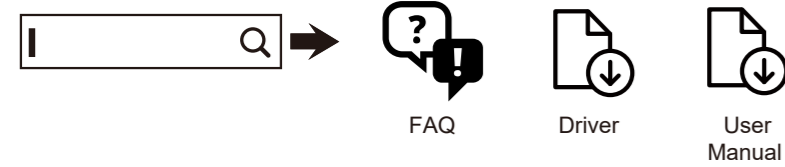

Find your product and get support

 Europe https://eu.aoc.com/en/support	 Россия https://eu.aoc.com/ru/support
 Australia https://au.aoc.com/user_manual	 Hong Kong S.A.R. https://hk.aoc.com/user_manual
 中國台灣 https://tw.aoc.com/user_manual	 Indonesia https://id.aoc.com/user_manual
 日本 https://jp.aoc.com/user_manual	 한국 https://kr.aoc.com/user_manual
 Malaysia https://my.aoc.com/user_manual	 Myanmar https://mm.aoc.com/user_manual

 New Zealand https://nz.aoc.com/user_manual	 Philippines https://ph.aoc.com/user_manual
 Singapore https://sg.aoc.com/user_manual	 ประเทศไทย https://th.aoc.com/user_manual
 Việt Nam https://vn.aoc.com/user_manual	 Middle East https://me.aoc.com/user_manual
 South Africa https://za.aoc.com/user_manual	 Brasil https://aoc.portaltpv.com.br/
 India https://www.aocindia.com/download_manuals.php	 US/Canada https://us.aoc.com/en-US/downloads

Printed in China

XXXXXXXXXXXX

AOC GAMING

Quick Start
C27G2ZE

www.aoc.com
©2022 AOC.All Rights Reserved

HDMI
HIGH-DEFINITION MULTIMEDIA INTERFACE

Monitor	Stand	Base
Quick Start	Warranty Card	Power Cable
DP Cable	HDMI Cable	Audio Cable

*Different according to countries/regions
Display design may differ from that illustrated

1