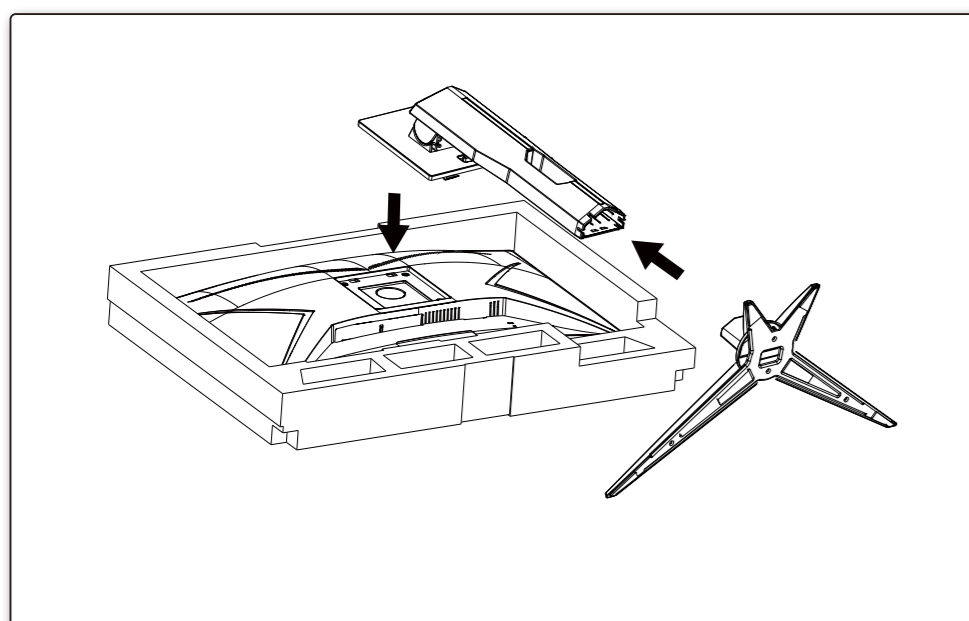

Printed in China

XXXXXXXXXXXX

**AOC GAMING**

**Quick Start**  
C27G2ZE

[www.aoc.com](http://www.aoc.com)  
©2022 AOC.All Rights Reserved

**HDMI**  
HIGH-DEFINITION MULTIMEDIA INTERFACE

Monitor	Stand	Base
Quick Start	Warranty Card	Power Cable
DP Cable	HDMI Cable	Audio Cable

\*Different according to countries/regions  
Display design may differ from that illustrated

1

2

3

4

**General Specification**

Panel	Model name	C27G2ZE		
	Driving system	TFT Color LCD		
	Viewable Image Size	68.6cm diagonal (27" Wide Screen)		
	Pixel pitch	0.3114mm(H) x 0.3114mm(V)		
Others	Horizontal scan range	30k-255kHz		
	Horizontal scan Size(Maximum)	597.888mm		
	Vertical scan range	48-240Hz		
	Vertical Scan Size(Maximum)	336.312mm		
	Max resolution	1920x1080@240Hz		
	Plug & Play	VESA DDC2B/CI		
	Power Source	100-240V~, 50/60Hz, 1.5A		
Power Consumption	Typical(default brightness and contrast)	31W		
	Max. (brightness =100, contrast =100)	≤ 44W		
	Standby mode	≤ 0.3W		
Dimensions(with stand)	612.4x464.6x227.4 mm (WxHxD)			
Net Weight	5.04kg			
Physical Characteristics	Connector Type	HDMI/DP/Earphone out		
	Signal Cable Type	Detachable		
Environmental	Temperature	Operating	0°C~ 40°C	
		Non-Operating	-25°C~ 55°C	
	Humidity	Operating	10% ~ 85% (non-condensing)	
		Non-Operating	5% ~ 93% (non-condensing)	
Altitude	Operating	0~ 5000 m (0~ 16404ft )		
	Non-Operating	0~ 12192m (0~ 40000ft )		