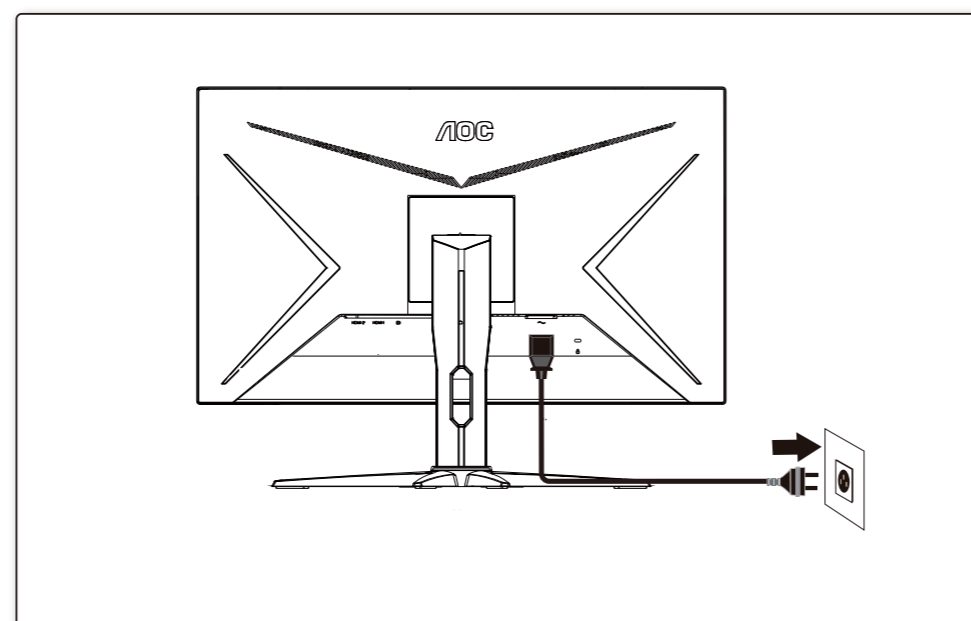

Printed in China

XXXXXXXXXXXX

**AOC GAMING**

**Quick Start**  
C27G2ZE

[www.aoc.com](http://www.aoc.com)  
©2022 AOC.All Rights Reserved

**HDMI**  
HIGH-DEFINITION MULTIMEDIA INTERFACE

Monitor	Stand	Base
Quick Start	Warranty Card	Power Cable
DP Cable	HDMI Cable	Audio Cable

\*Different according to countries/regions  
Display design may differ from that illustrated

1

2

3

4

**General Specification**

Panel	Model name	C27G2ZE		
	Driving system	TFT Color LCD		
	Viewable Image Size	68.6cm diagonal (27" Wide Screen)		
	Pixel pitch	0.3114mm(H) x 0.3114mm(V)		
Others	Horizontal scan range	30k-255kHz		
	Horizontal scan Size(Maximum)	597.888mm		
	Vertical scan range	48-240Hz		
	Vertical Scan Size(Maximum)	336.312mm		
	Max resolution	1920x1080@240Hz		
	Plug & Play	VESA DDC2B/CI		
	Power Source	100-240V~, 50/60Hz, 1.5A		
Power Consumption	Typical(default brightness and contrast)	31W		
	Max. (brightness =100, contrast =100)	≤ 44W		
	Standby mode	≤ 0.3W		
Dimensions(with stand)	612.4x464.6x227.4 mm (WxHxD)			
Net Weight	5.04kg			
Physical Characteristics	Connector Type	HDMI/DP/Earphone out		
	Signal Cable Type	Detachable		
Environmental	Temperature	Operating	0°C~ 40°C	
		Non-Operating	-25°C~ 55°C	
	Humidity	Operating	10% ~ 85% (non-condensing)	
		Non-Operating	5% ~ 93% (non-condensing)	
Altitude	Operating	0~ 5000 m (0~ 16404ft )		
	Non-Operating	0~ 12192m (0~ 40000ft )		