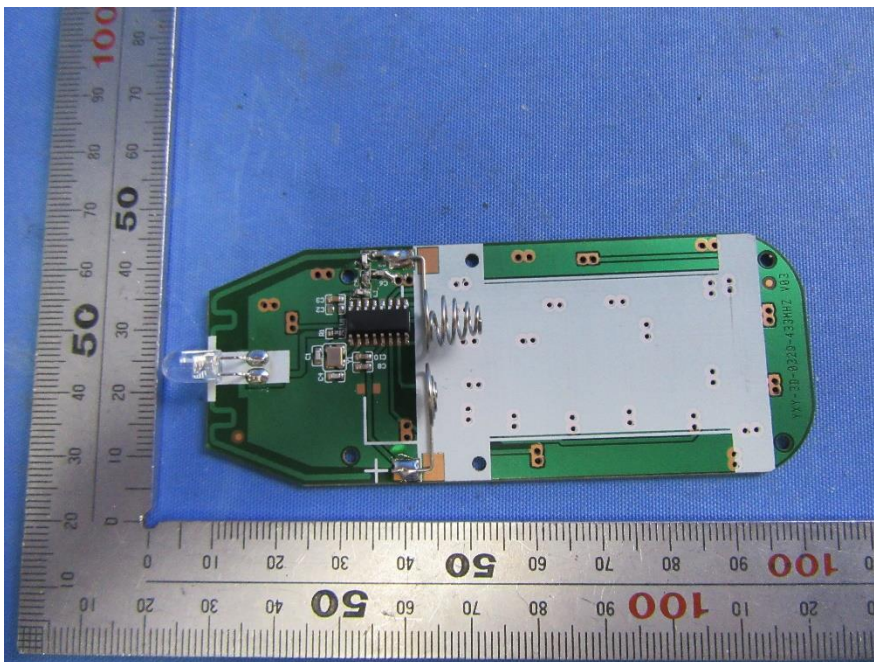

SGS-CSTC Standards Technical Services (Shanghai) Co., Ltd.

Page: 1 of 3

Internal Photos for SHCR2404000665LM

EUT Constructional Details (EUT Photos)

RF Antenna