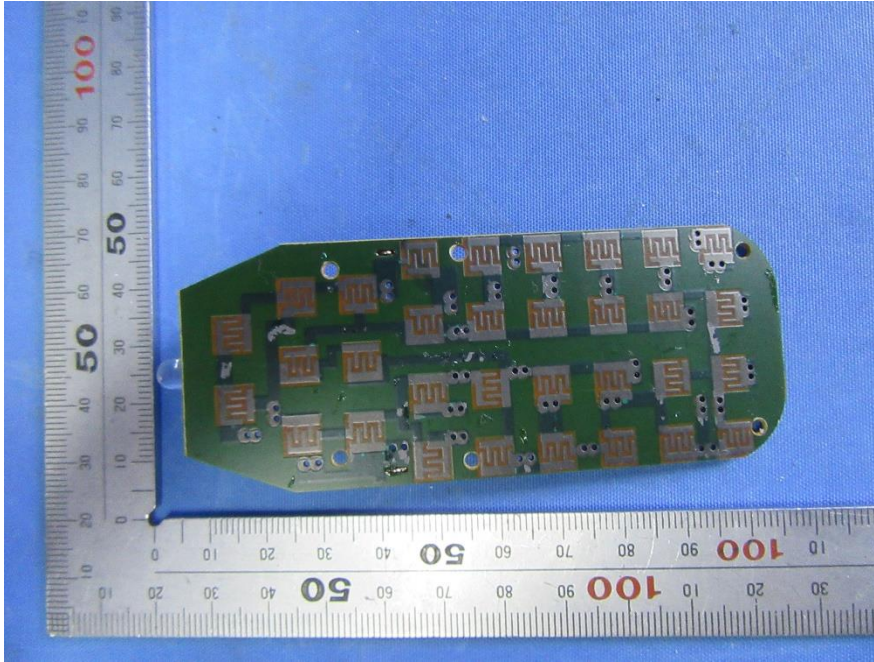

SGS-CSTC Standards Technical Services (Shanghai) Co., Ltd.

Page: 1 of 3

Internal Photos for SHCR2404000665LM

EUT Constructional Details (EUT Photos)

RF Antenna