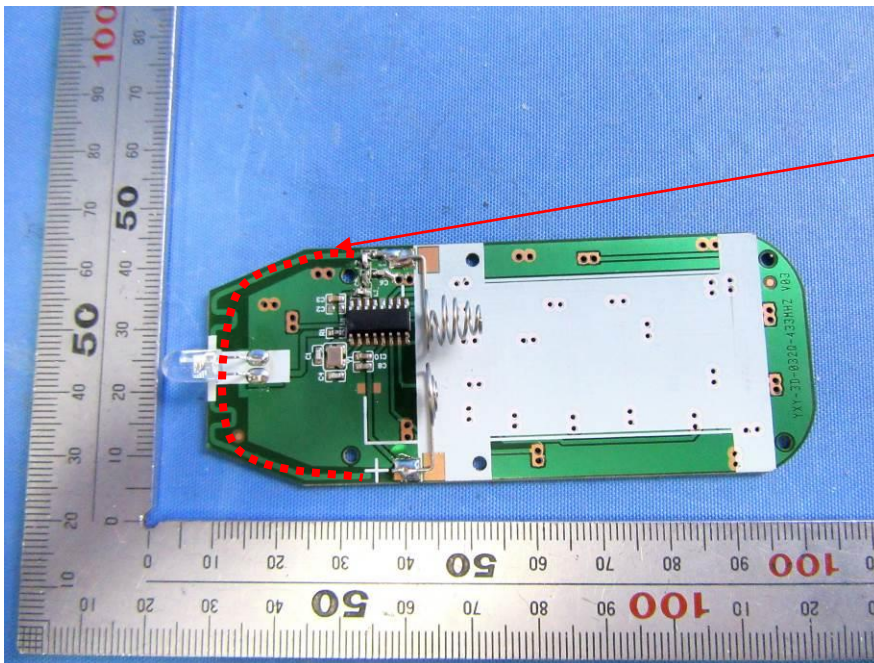

SGS-CSTC Standards Technical Services (Shanghai) Co., Ltd.

Page: 1 of 3

Internal Photos for SHCR2404000665LM

EUT Constructional Details (EUT Photos)

RF Antenna