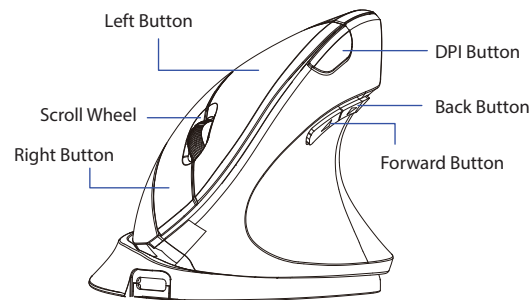

iMouse V30

Wireless Adjustable Vertical Ergonomic Mouse

Model: iMouse V30

QuickGuide

English

www.adesso.com

①

CONTENT

Adesso
iMouse V30

Quick Guide

DESCRIPTION

Note: Buttons of 5 and 6 are not working in mac OS.

④

FCC Caution.

This device complies with part 15 of the FCC Rules. Operation is subject to the following two conditions: (1) This device may not cause harmful interference, and (2) this device must accept any interference received, including interference that may cause undesired operation.