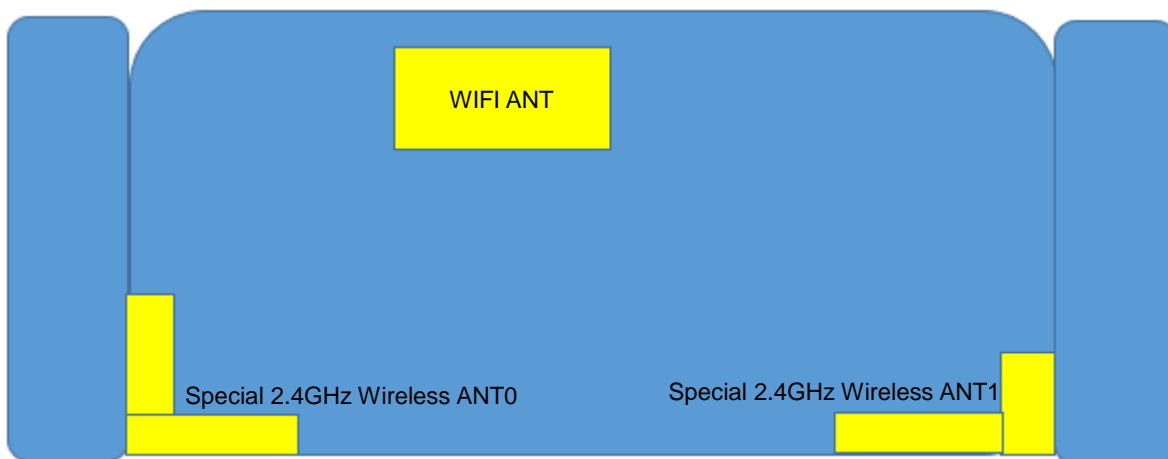

<Photographs of EUT>

Handle not removed

Remove the handle

<Antenna Location>

<EUT Front View>

Antenna	Supported bands
WIFI ANT	WLAN 2.4G/5G
Special 2.4GHz Wireless ANT0	Special 2.4GHz Wireless
Special 2.4GHz Wireless ANT1	Special 2.4GHz Wireless

<Photographs of SAR Setup>

Fig-4.1 Front Face of EUT with 0 cm Gap (Extremity Mode)

Fig-4.2 Rear Face of EUT with 0 cm Gap (Extremity Mode)

Fig-4.3 Left Side of EUT with 0 cm Gap (Extremity Mode)

Fig-4.4 Right Side of EUT with 0 cm Gap (Extremity Mode)

Fig-4.5 Top Side of EUT with 0 cm Gap (Extremity Mode)

Fig-4.6 Bottom Side of EUT with 0 cm Gap (Body Mode)