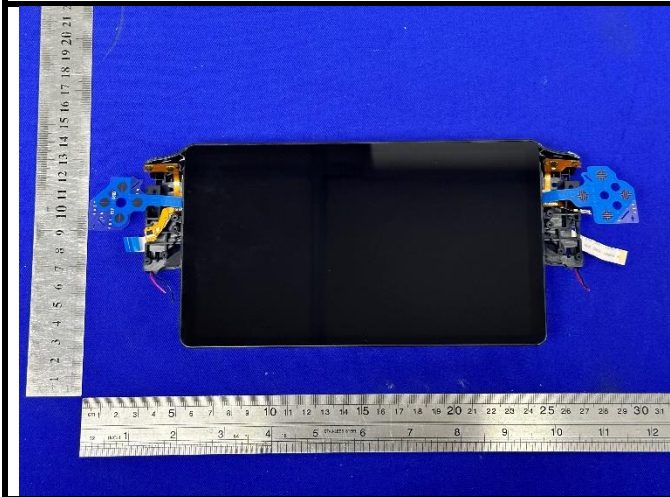

<Photographs of EUT>

Handle not removed

Remove the handle

<Antenna Location>

<EUT Front View>

Antenna	Supported bands
WIFI ANT	WLAN 2.4G/5G
Special 2.4GHz Wireless ANT0	Special 2.4GHz Wireless
Special 2.4GHz Wireless ANT1	Special 2.4GHz Wireless

<Photographs of SAR Setup>

Fig-4.1 Front Face of EUT with 0 cm Gap (Extremity Mode)

Fig-4.2 Rear Face of EUT with 0 cm Gap (Extremity Mode)

Fig-4.3 Left Side of EUT with 0 cm Gap (Extremity Mode)

Fig-4.4 Right Side of EUT with 0 cm Gap (Extremity Mode)

Fig-4.5 Top Side of EUT with 0 cm Gap (Extremity Mode)

Fig-4.6 Bottom Side of EUT with 0 cm Gap (Body Mode)