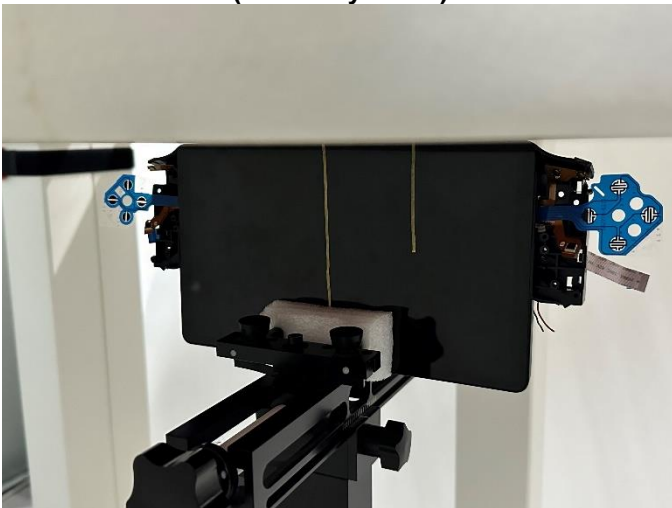

<Photographs of SAR Setup>

Fig-4.1 Front Face of EUT with 0 cm Gap (Extremity Mode)

Fig-4.2 Rear Face of EUT with 0 cm Gap (Extremity Mode)

Fig-4.3 Left Side of EUT with 0 cm Gap (Extremity Mode)

Fig-4.4 Right Side of EUT with 0 cm Gap (Extremity Mode)

Fig-4.5 Top Side of EUT with 0 cm Gap (Extremity Mode)

Fig-4.6 Bottom Side of EUT with 0 cm Gap (Body Mode)