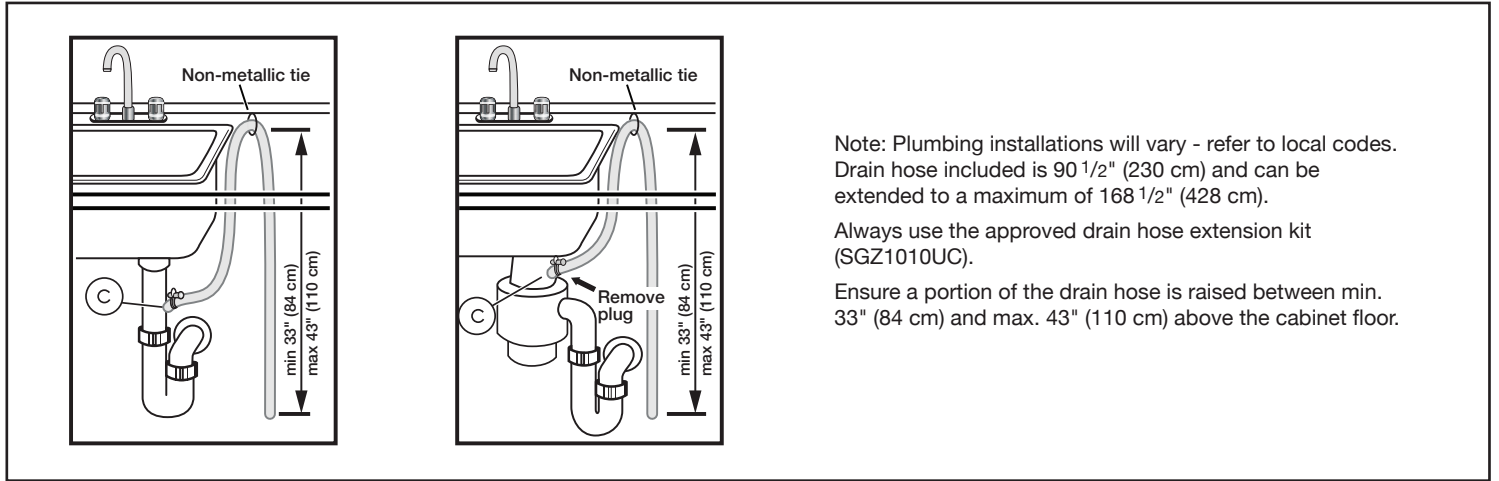

Notes: All height, width and depth dimensions are shown in inches. BSH reserves the absolute and unrestricted right to change product materials and specifications, at any time, without notice. Consult the product's installation instructions for final dimensional data and other details prior to making cutout.

24" Recessed Handle Dishwasher

100 Series – Stainless Steel SHEM3AY52N

BOSCH

Invented for life

Installation Details

Accessories: To purchase Bosch accessories, cleaners & parts please visit www.bosch-home.com/us/store or call 1-800-944-2904 (Mon to Fri 5 am to 6 pm PST, Sat 6 am to 3 pm PST).