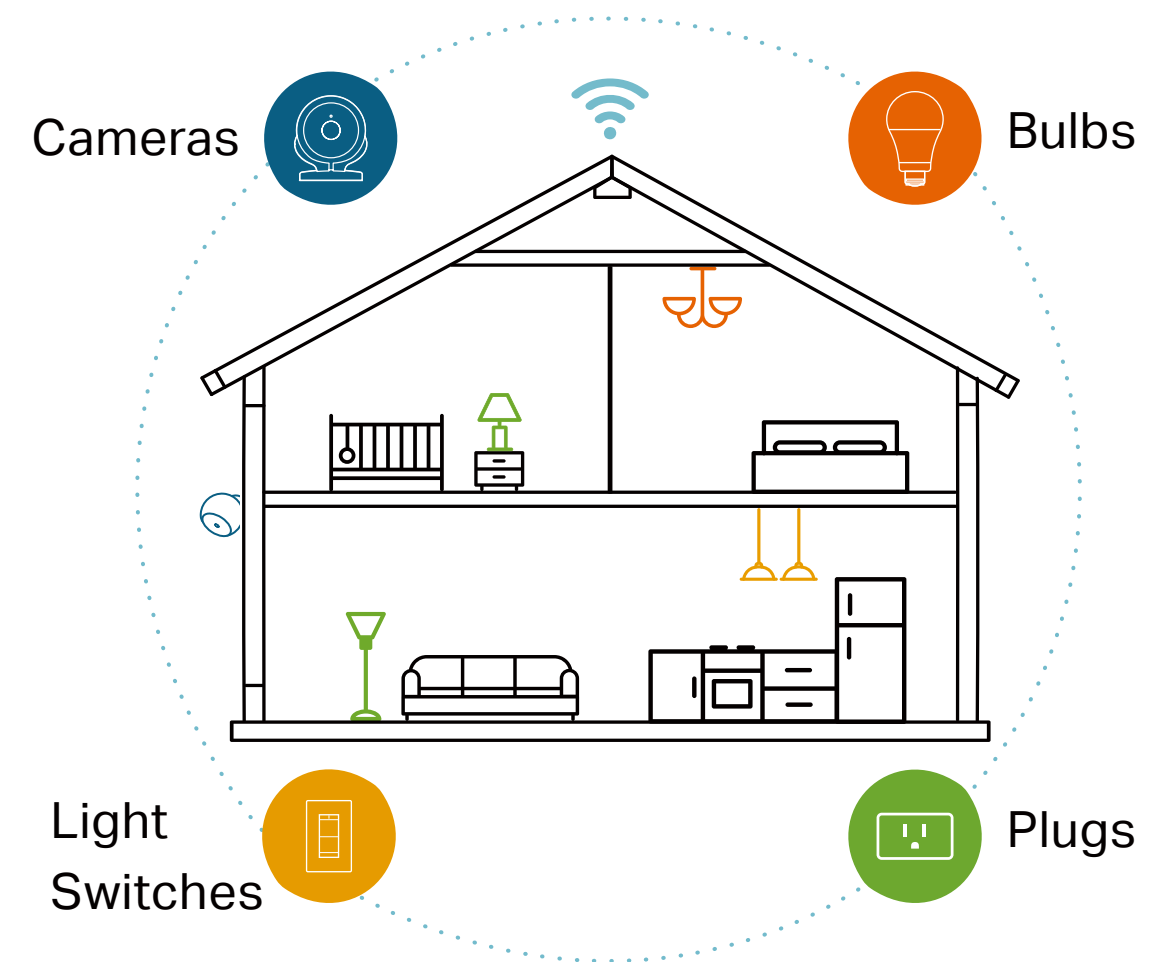

Kasa Smart Light Bulb

Dimmable Light

KL110

Remote Control

Energy Efficient

Scheduling

No Hub Required

Voice Control

Multi-scene

Create multiple scenes like theater scene, party scene or sleeping scene with different settings for various occasions, and tap yours when you want the light your way.

Highlights

Energy Saving

Reduce energy use up to 80% without losing brightness or quality.

Your Home. One App.

With the Kasa Smart app, you can easily access and control smart plugs, cameras, light switches, bulbs and more. Checking in on your home is only a few taps away.

Learn more at [tp-link.com/smarthome](https://www.tp-link.com/smarthome)

Features

Ease of Use

- **No Hub Required** – Connect to your existing Wi-Fi router with no extra hub required
- **Remote Control** – Control your smart bulbs from anywhere with the free Kasa app
- **Scheduling** – Set schedules to turn on/off the smart bulbs at any chosen time for your convenience
- **Multi-scene** – Save your light settings as different scenes to enjoy instant access to them