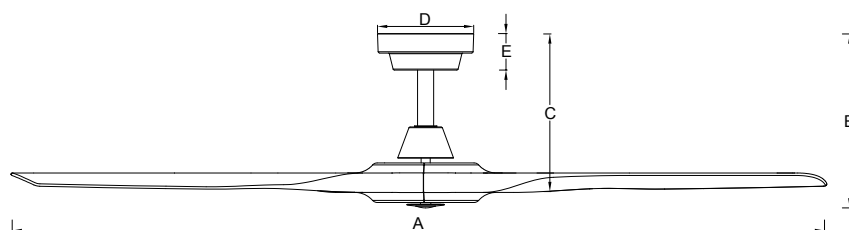

Blades: 1520mm (60")
Materials: ABS polymer UV stabilised
Blade Pitch: 12°

Weight Including Packaging:

Complete fan: 7.8kg

Packaging Dimensions (cm):

Complete Fan: 790L x 320W x 260H

	Speed 1	Speed 2	Speed 3	Speed 4	Speed 5	Speed 6	Speed 7	Speed 8	Speed 9
RPMS	78	102	116	134	147	160	172	179	188
WATTS	3.5	6.4	8.0	12.7	16.7	21.8	26.9	30.2	35
AIRFLOW (CMH)	4578	5006	5580	6857	8760	9840	10970	12060	16272

* CMH = Cubic Meters per Hour

DIMENSIONS

A	1520mm
B	310mm
C	280mm
D	158mm
E	60mm