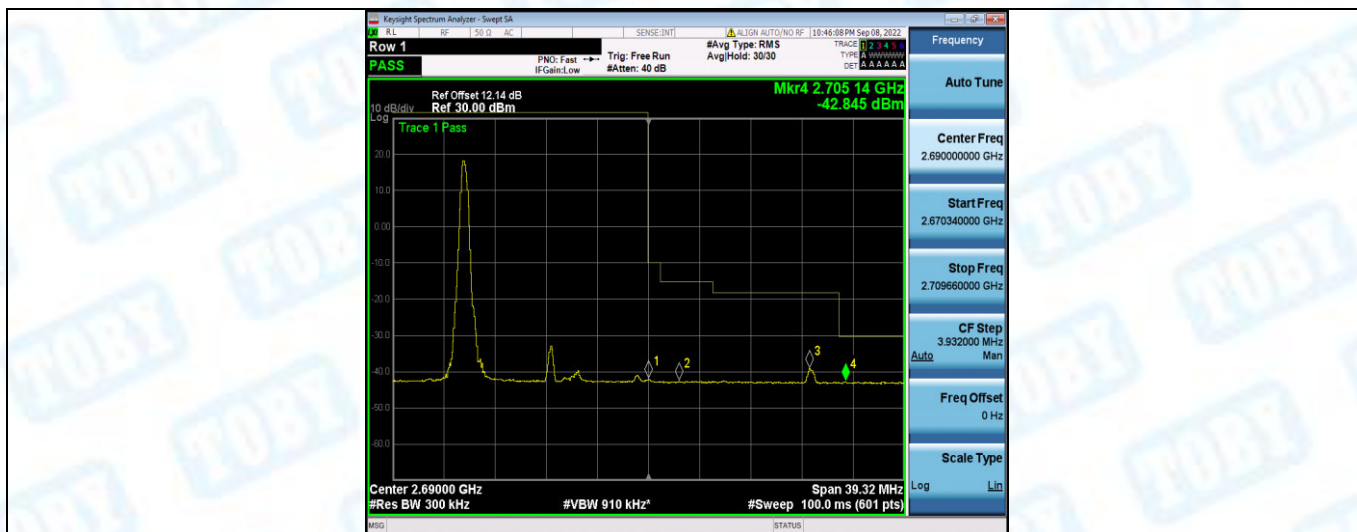

Band41-10MHz-16QAM-41540-1RB#49

Band41-10MHz-16QAM-41540-50RB#0

Band41-15MHz-QPSK-39725-1RB#0

Band41-15MHz-QPSK-39725-1RB#74

Band41-15MHz-QPSK-39725-75RB#0

Band41-15MHz-QPSK-41515-1RB#0

Band41-15MHz-QPSK-41515-1RB#74