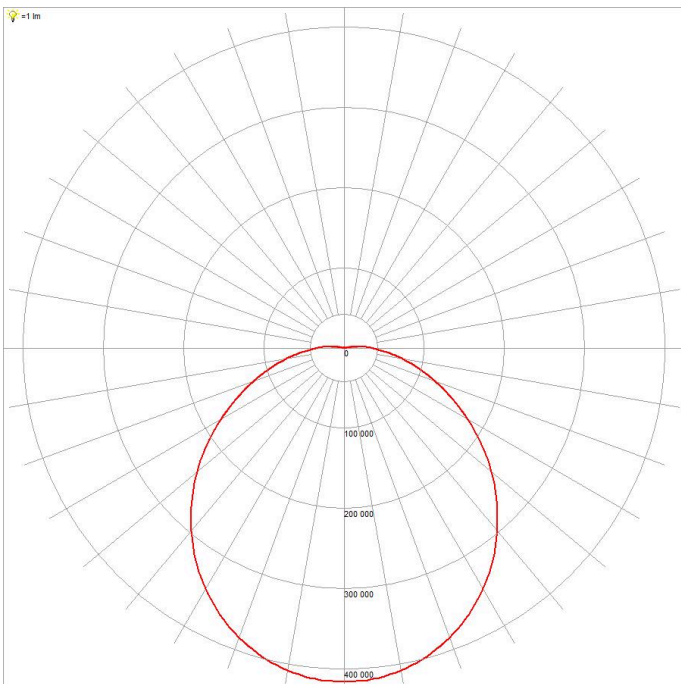

DIMENSIONS

Product Height	94 mm
Product Length	300 mm
Product Width	300 mm

PHOTOMETRICS

AT3016/RD/TRI/4000K

AT3016/RD/TRI/5700K

AT3016/RD/TRI/3000K