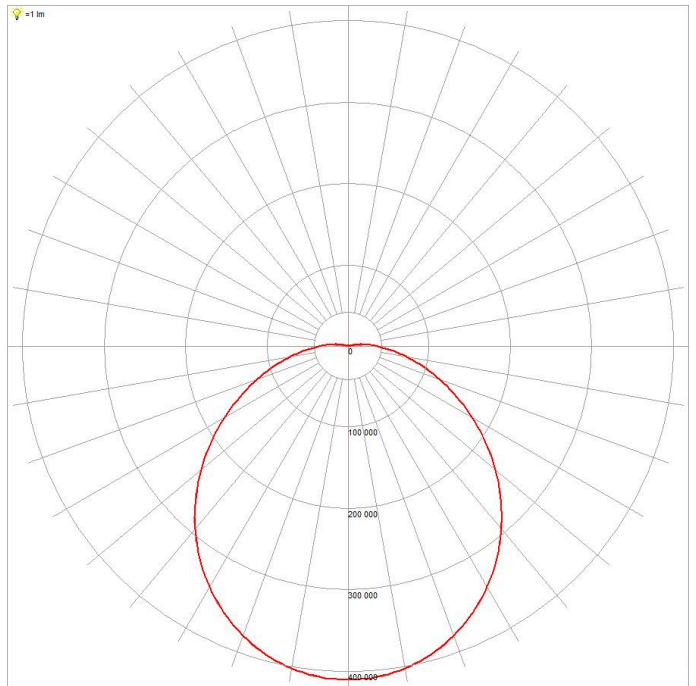

LAMP

CCT Configuration	TRI-CCT
CRI	>80
System Efficiency	104 lm/W

LED LIFETIME

LED Lifetime	>54000 hrs
This is the Reported LED Lifetime in Hours based on TM-21. Atom does not list the projected or calculated LED lifetime, which is normally longer as TM-21 Addendum B explicitly states "The Calculated and Projected Lp(Dk) are not to be reported". This Lifetime refers to the life of a single LED however the system life is longer since the probability and binomial distribution of all LEDs in the system means that the average led is performing above the specification and compensates for the LEDs falling below.	
LED Lifetime Rating	L70B10
TM-21 Test Hours	9000 hrs

DIMENSIONS

Product Height	94 mm
Product Length	300 mm
Product Width	300 mm

PHOTOMETRICS

AT3016/RD/TRI/4000K

AT3016/RD/TRI/5700K

AT3016/RD/TRI/3000K