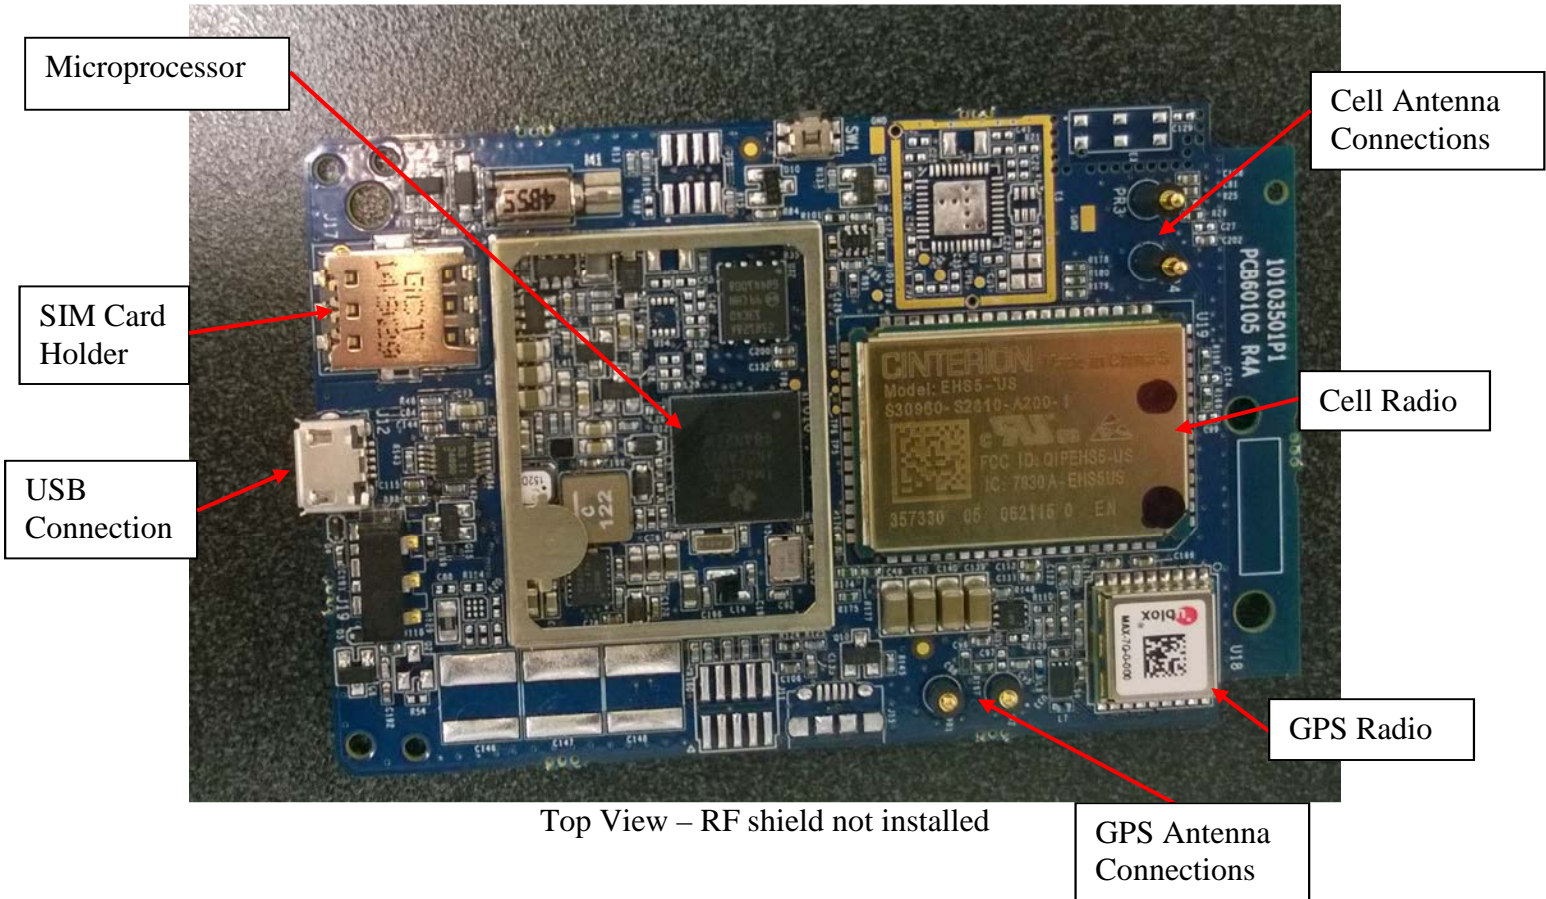

Internal Photos
XpressKEY circuit board views

Circuit Board
Top Inside View

FPC-MTP280-
001CAAFIL
TRX

OMI

TOUCH