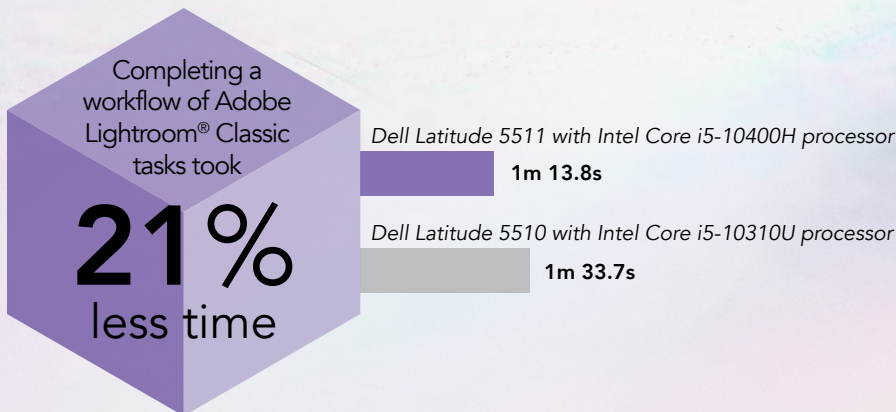

Media-centric: Videographers, designers, and others who create visual and audio content might need to do these tasks regularly.

Compute-intensive: People who work heavily with data, run simulations, develop software, or use engineering applications could see speed like this in these tasks.