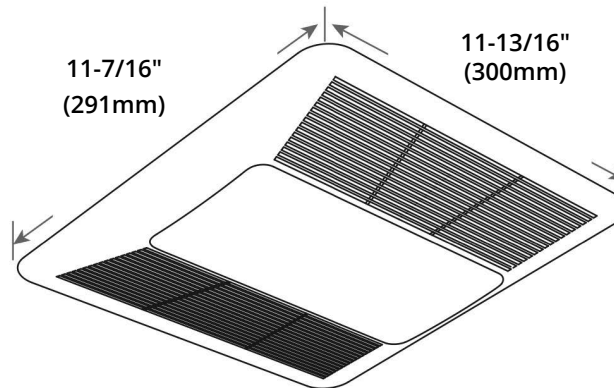

Light Grille

PART # OD-LLG

HIGHLIGHTS

- Available in white colour
- 11" LED light polymeric grille
- Torsion springs included for easy installation

Compatible Fans (sold separately)

ODC-1008
ODC-8003
ODD-100S
ODD-100HS

Next Generation
Compact Series

SPECIFICATIONS

Model	OD-LLG
Wattage	11W
Lumens	800 lmn
Colour Temp.	4200K (Natural White)

DIMENSIONS

Reference	QTY.	Remarks	Project:
			Location:
			Architect:
			Engineer:
			Contractor:
			Submitted by:
			Date: