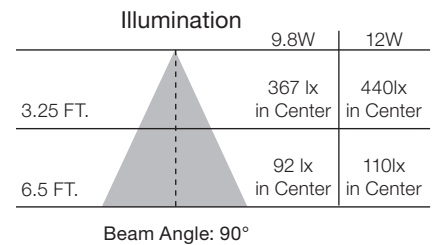

NEW PRODUCT INFORMATION

5"/6" LED recessed downlight retrofits

Applications

- Residential
- Office
- Retail
- Hospitality

Features

- Direct replacement for reflector lamps
- Dimmable**
- Long life—35,000 & 50,000 hrs.
- High efficiency/environmentally friendly
- cULus classified
- Wet location
- ENERGY STAR® certified

E26 Adapter included

5"/6" LED Recessed Downlight Retrofits

Item Number	Lamp Description	W	V	CRI	CCT	Lm	Bm	M.O.L. (Inches)	Warranty/ Years	Life/ Hrs.	UPC
S29312**	9.8WLED/RDL/5-6/27K/120V	9.8	120	90	2700K	650	90°	2 5/16	3	35K	045923293122
S29313**	9.8WLED/RDL/5-6/30K/120V	9.8	120	90	3000K	650	90°	2 5/16	3	35K	045923293139
S29314**	9.8WLED/RDL/5-6/40K/120V	9.8	120	90	4000K	650	90°	2 5/16	3	35K	045923293146
S29315**	9.8WLED/RDL/5-6/50K/120V	9.8	120	90	5000K	650	90°	2 5/16	3	35K	045923293153
S8888	12WLED/RDL/5-6/30K/120V	12	120	80	3000K	900	90°	2 5/4	5	50K	045923088889
S8889	12WLED/RDL/5-6/40K/120V	12	120	80	4000K	900	90°	2 5/4	5	50K	045923088896

Pack: Master 12/1

See separate warranty for complete terms and conditions.

**Consult Satco or visit www.satco.com for an up-to-date dimmer compatibility list.

†This retrofit is for use with recessed housings with an E26 socket only.

SATCO DISTRIBUTION CENTERS

NEW YORK (HQ)

110 HEARTLAND BLVD
BRENTWOOD, NY 11717
T. 631-243-2022
F. 631-243-2027

TEXAS

2000 VALWOOD PKWY
FARMERS BRANCH, TX 75234
T. 972-247-2437
F. 972-247-5408

FLORIDA

900 NW 159TH DR
MIAMI, FL 33169
T. 305-624-2044
F. 305-623-0286

CALIFORNIA

31288 SAN BENITO ST
HAYWARD, CA 94544
T. 510-487-4822
F. 510-487-8955

WASHINGTON

4710 116TH ST SW
MUKILTEO, WA 98275
T. 425-789-3300
F. 425-789-3310

PUERTO RICO

CAMPECHE STREET, 23
JULIO N. MATOS INDUSTRIAL PARK
CAROLINA, PR 00984
T. 787-757-3510
F. 787-757-3540

Products inventoried in Canada & Mexico, contact: internationalsales@satco.com / 631-243-2022 Ext. 315