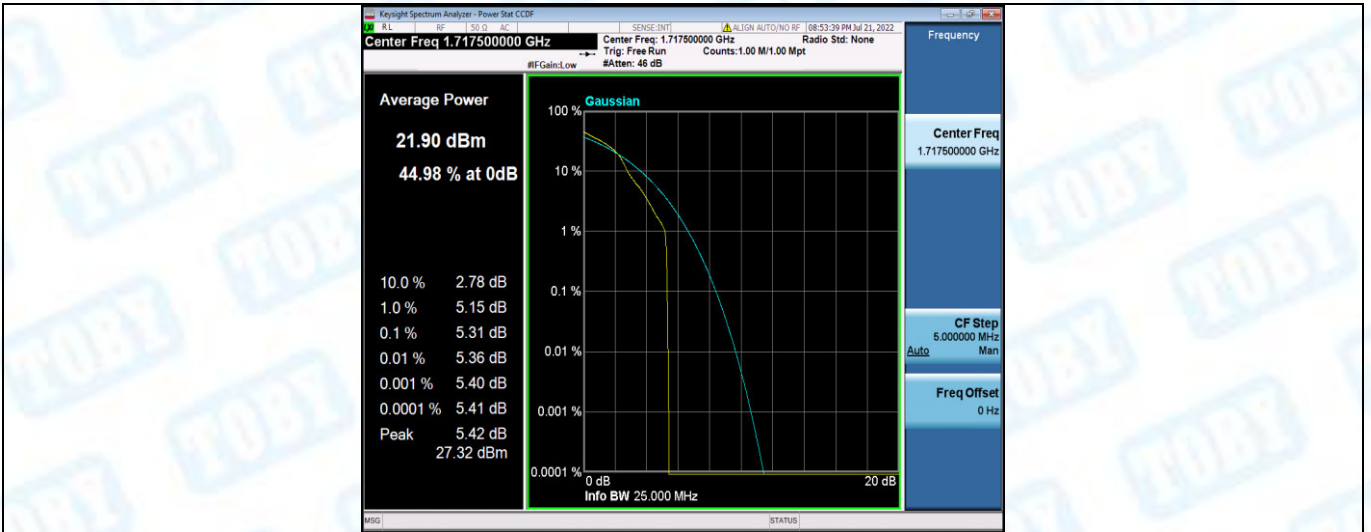

Band4-15MHz-QPSK-20025-75RB#0

Band4-15MHz-QPSK-20175-1RB#0

Band4-15MHz-QPSK-20175-75RB#0

Band4-15MHz-QPSK-20325-1RB#0

Band4-15MHz-QPSK-20325-75RB#0

Band4-15MHz-16QAM-20025-1RB#0

Band4-15MHz-16QAM-20025-75RB#0