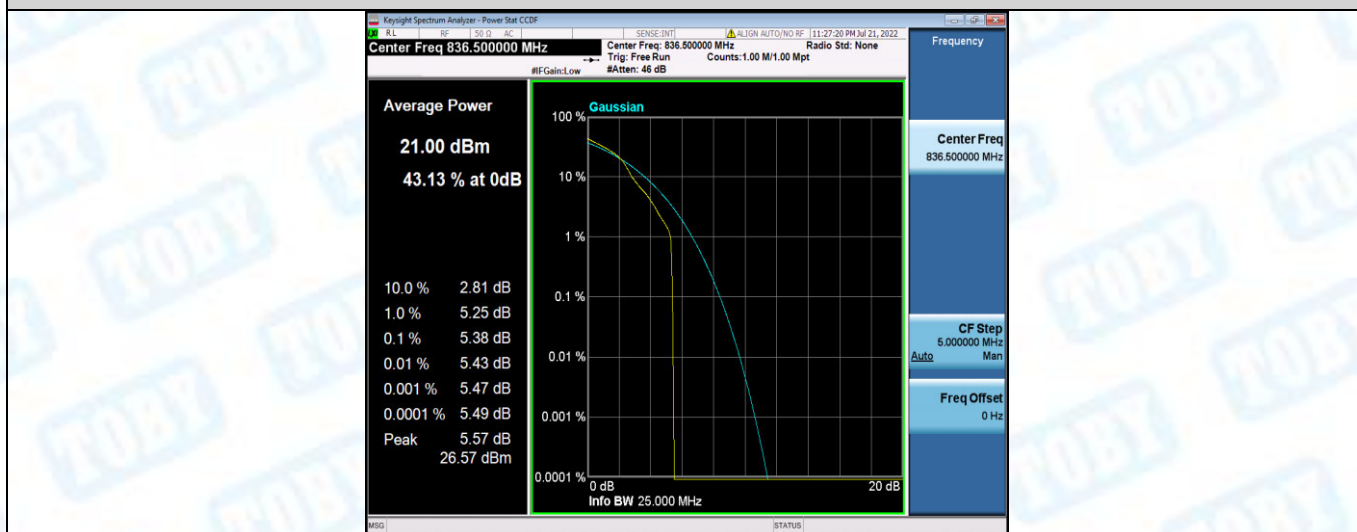

Band5-10MHz-16QAM-20525-1RB#0

Band5-10MHz-16QAM-20525-50RB#0