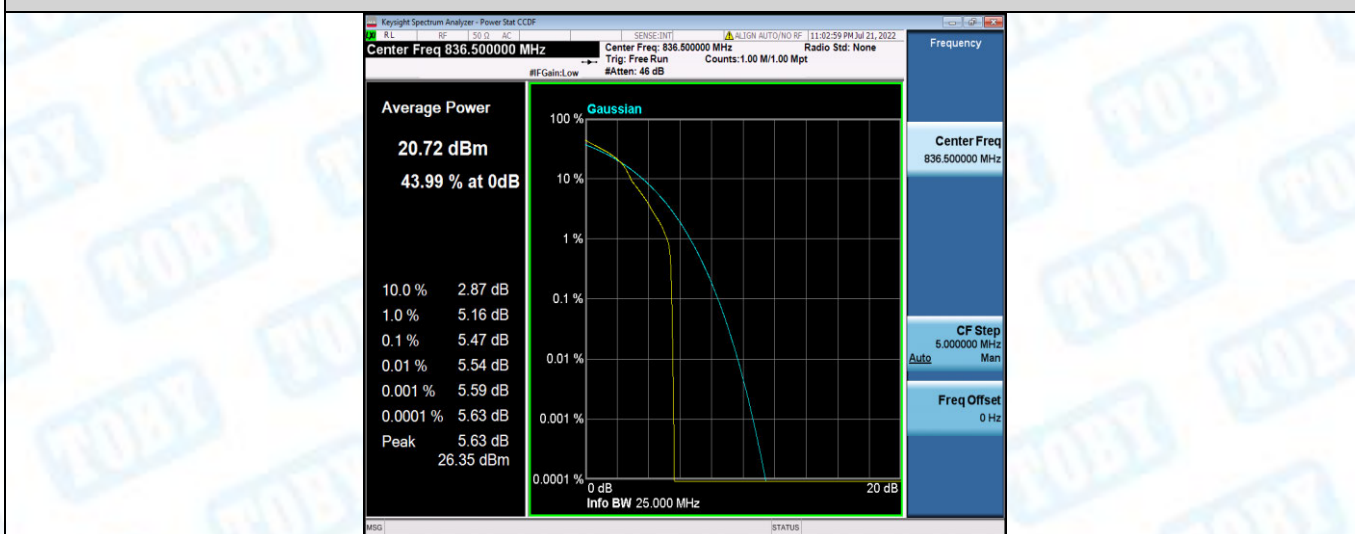

Band5-5MHz-QPSK-20625-1RB#0

Band5-5MHz-QPSK-20625-25RB#0

Band5-5MHz-16QAM-20425-1RB#0

Band5-5MHz-16QAM-20425-25RB#0

Band5-5MHz-16QAM-20525-1RB#0

Band5-5MHz-16QAM-20525-25RB#0

Band5-5MHz-16QAM-20625-1RB#0

Band5-5MHz-16QAM-20625-25RB#0