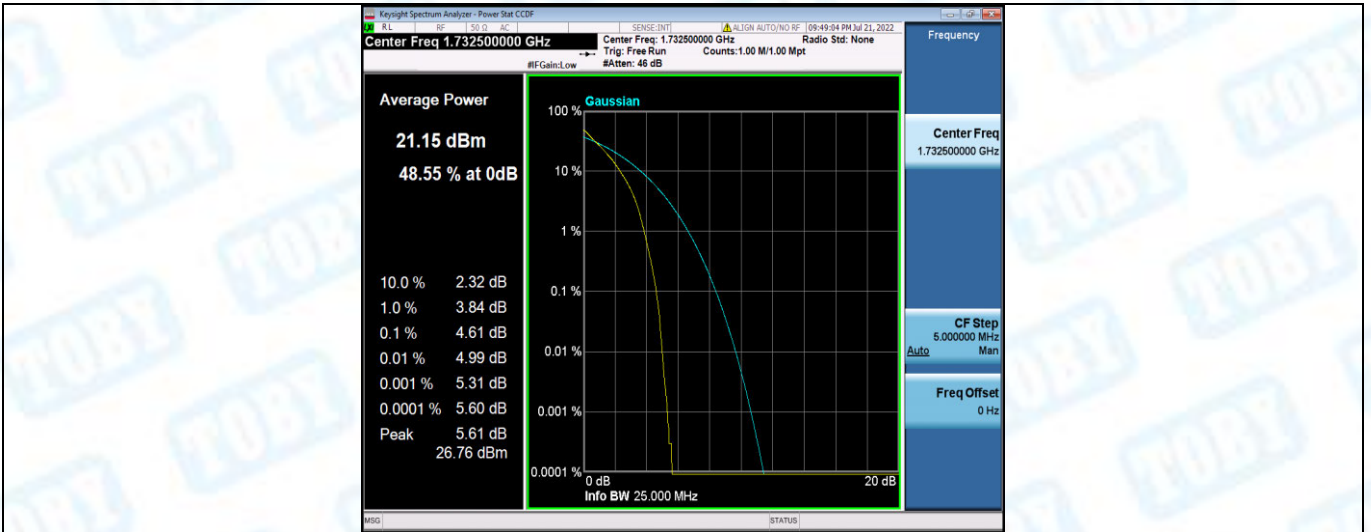

Band4-20MHz-QPSK-20175-100RB#0

Band4-20MHz-QPSK-20300-1RB#0