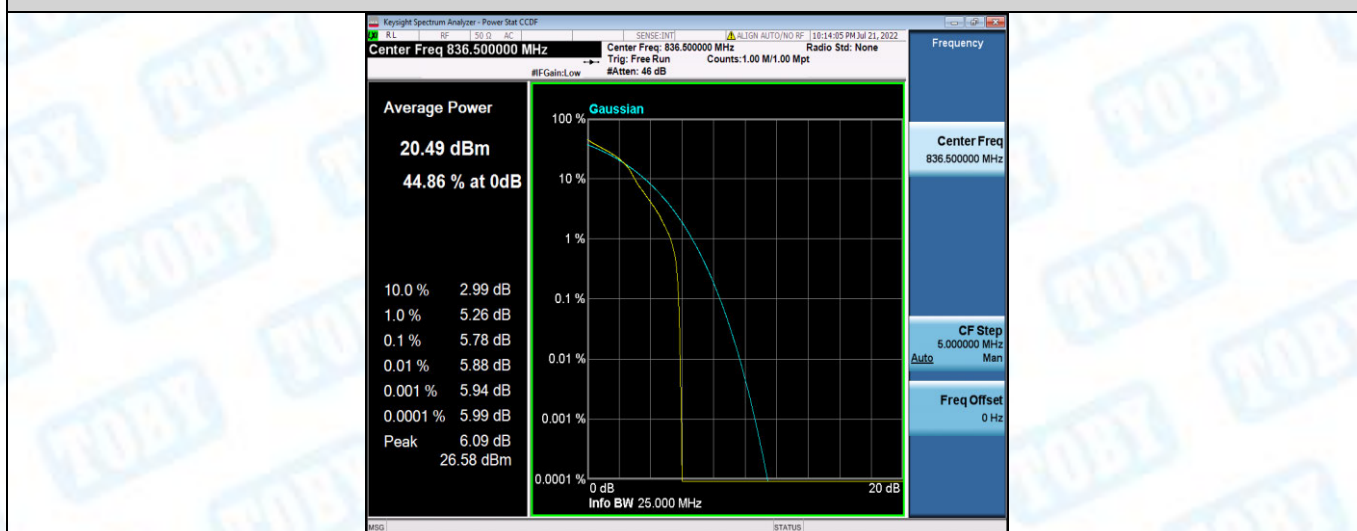

Band5-1.4MHz-QPSK-20643-6RB#0

Band5-1.4MHz-16QAM-20407-1RB#0

Band5-1.4MHz-16QAM-20407-6RB#0

Band5-1.4MHz-16QAM-20525-1RB#0

Band5-1.4MHz-16QAM-20525-6RB#0

Band5-1.4MHz-16QAM-20643-1RB#0

Band5-1.4MHz-16QAM-20643-6RB#0