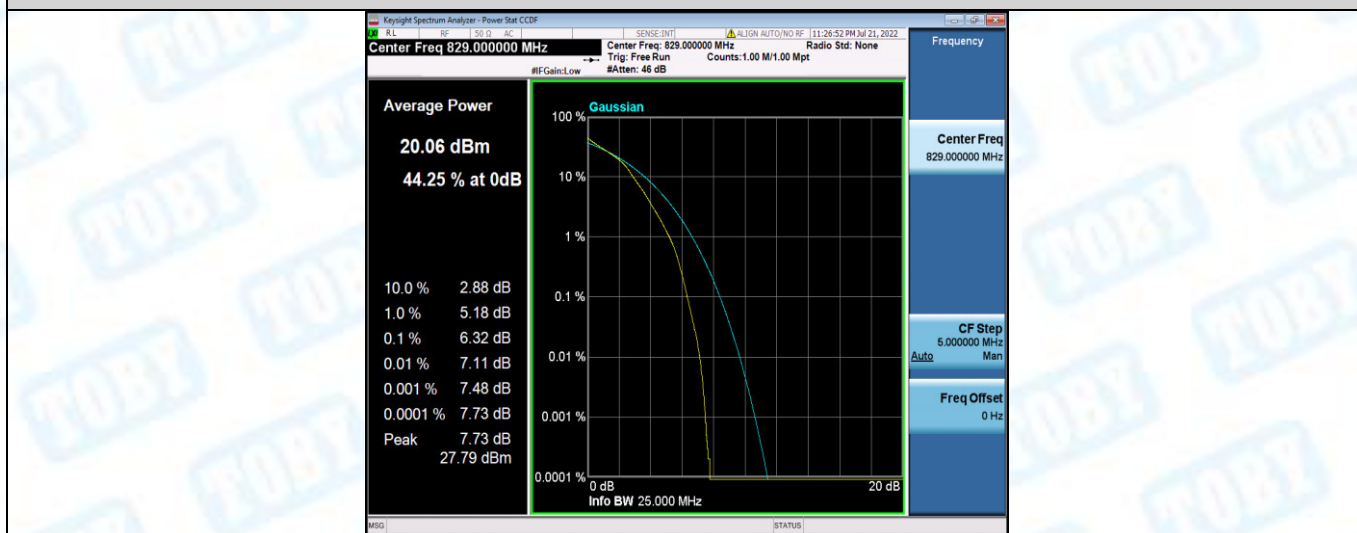

Band5-10MHz-16QAM-20450-50RB#0

Band5-10MHz-16QAM-20525-1RB#0