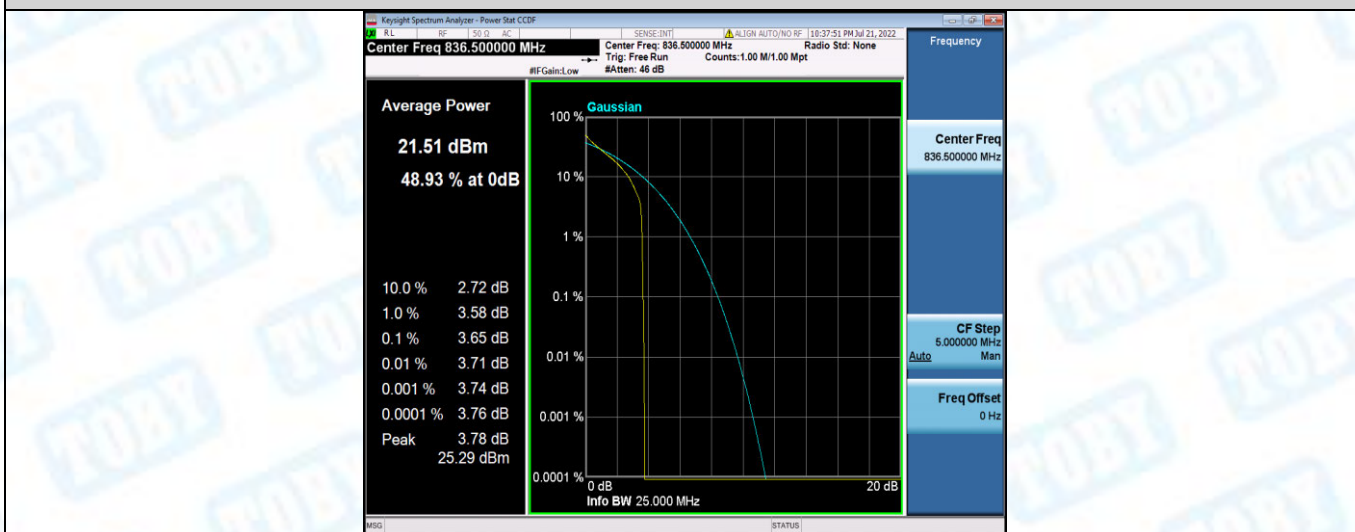

Band5-3MHz-QPSK-20525-1RB#0

Band5-3MHz-QPSK-20525-15RB#0