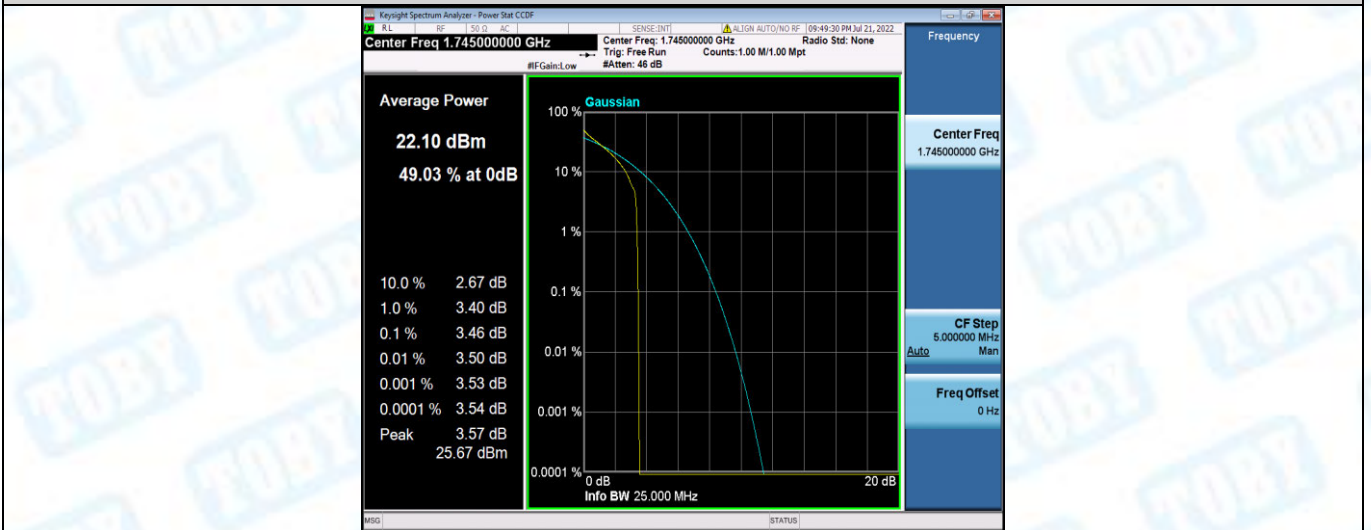

Band4-20MHz-QPSK-20300-1RB#0

Band4-20MHz-QPSK-20300-100RB#0