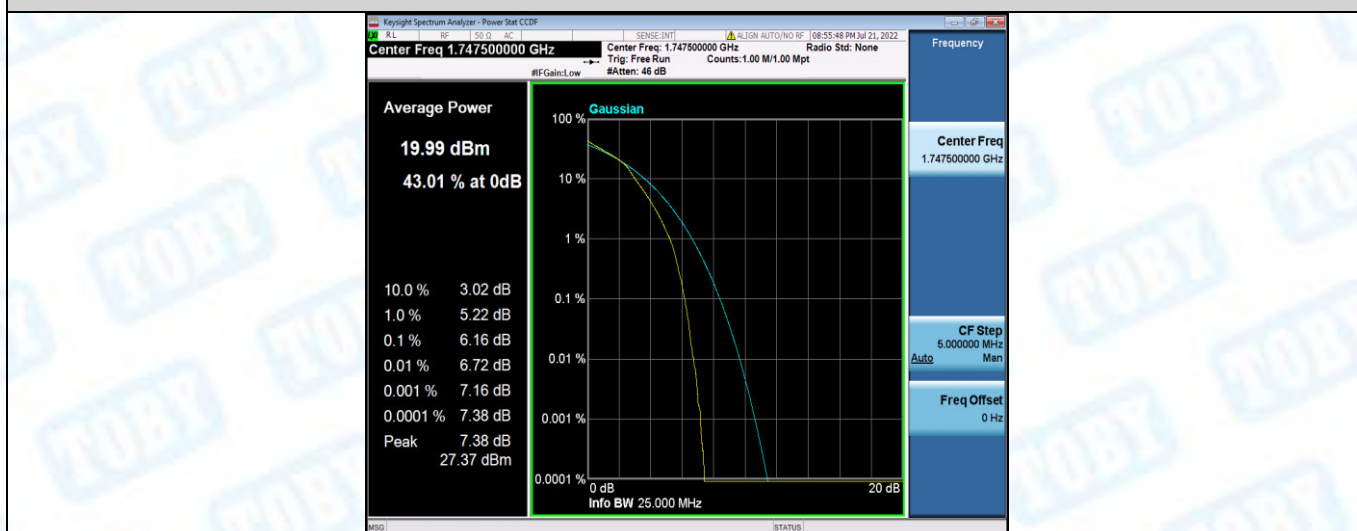

Band4-15MHz-16QAM-20175-1RB#0

Band4-15MHz-16QAM-20175-75RB#0

Band4-15MHz-16QAM-20325-1RB#0

Band4-15MHz-16QAM-20325-75RB#0

Band4-20MHz-QPSK-20050-1RB#0

Band4-20MHz-QPSK-20050-100RB#0

Band4-20MHz-QPSK-20175-1RB#0