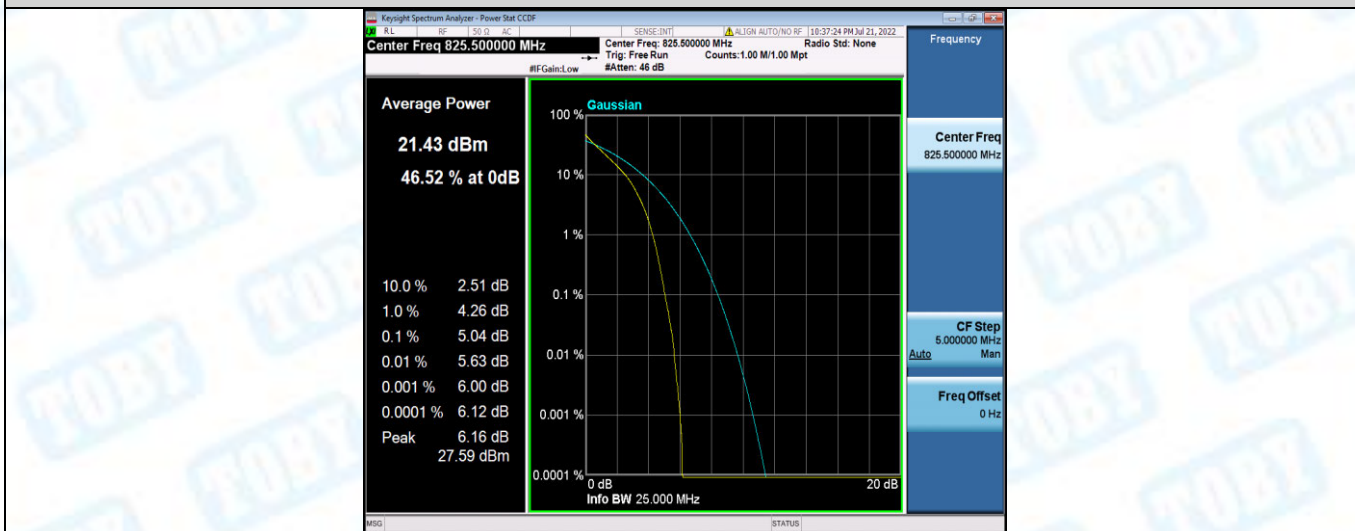

Band5-3MHz-QPSK-20415-15RB#0

Band5-3MHz-QPSK-20525-1RB#0