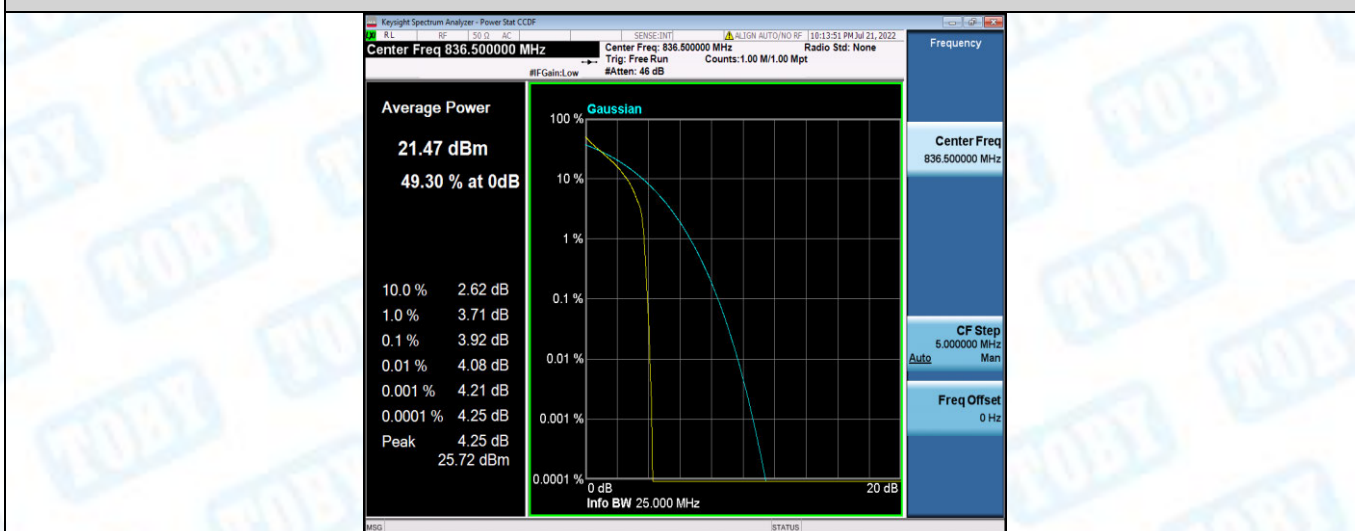

Band4-20MHz-16QAM-20300-1RB#0

Band4-20MHz-16QAM-20300-100RB#0

Band5-1.4MHz-QPSK-20407-1RB#0

Band5-1.4MHz-QPSK-20407-6RB#0

Band5-1.4MHz-QPSK-20525-1RB#0

Band5-1.4MHz-QPSK-20525-6RB#0

Band5-1.4MHz-QPSK-20643-1RB#0