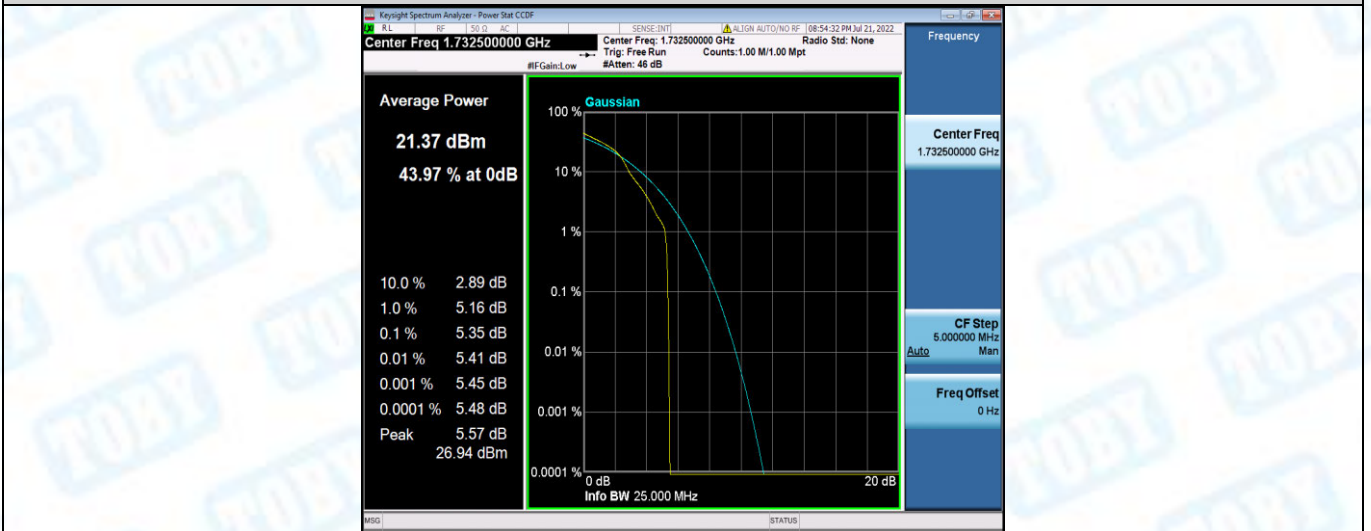

Band4-15MHz-16QAM-20175-1RB#0

Band4-15MHz-16QAM-20175-75RB#0