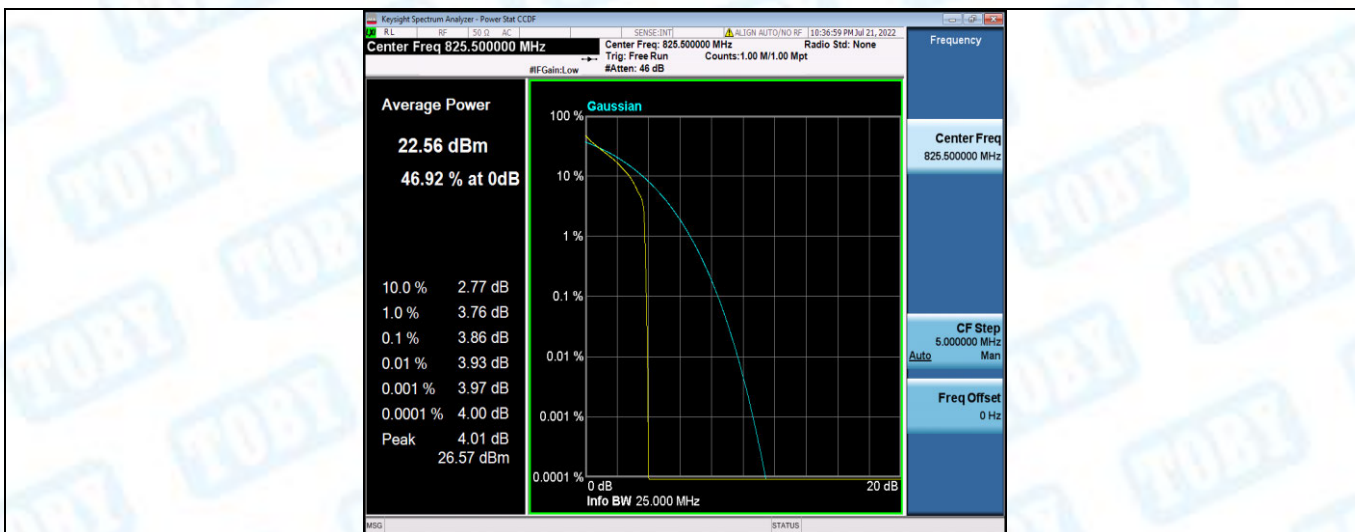

Band5-3MHz-QPSK-20415-1RB#0

Band5-3MHz-QPSK-20415-15RB#0