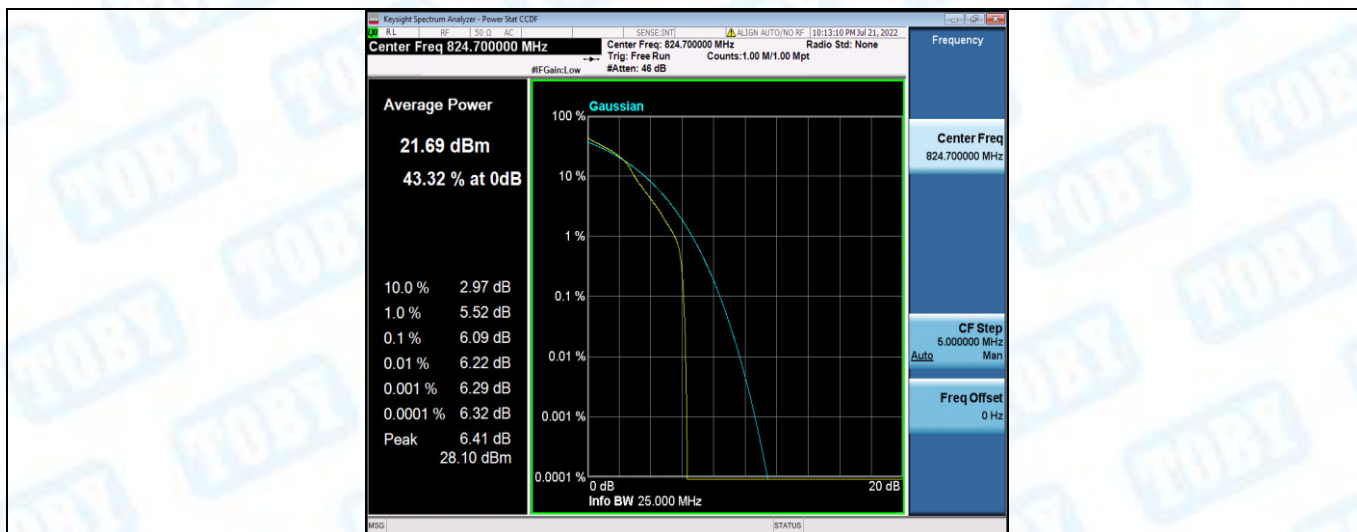

Band5-1.4MHz-16QAM-20407-1RB#0

Band5-1.4MHz-16QAM-20407-6RB#0