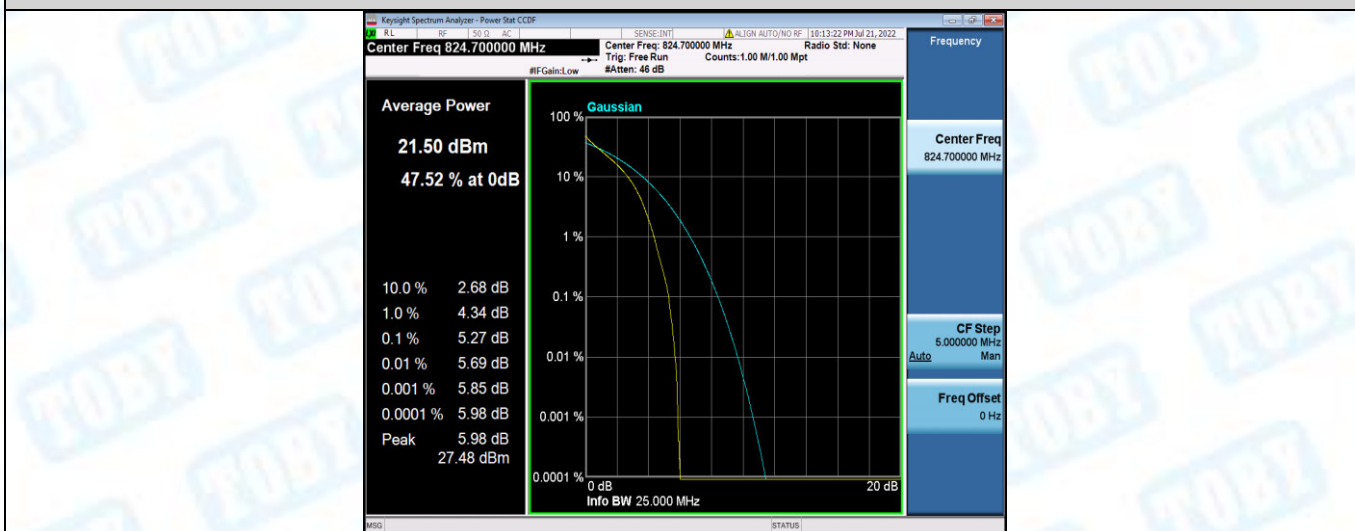

Band4-20MHz-16QAM-20300-1RB#0

Band4-20MHz-16QAM-20300-100RB#0

Band5-1.4MHz-QPSK-20407-1RB#0

Band5-1.4MHz-QPSK-20407-6RB#0

Band5-1.4MHz-QPSK-20525-1RB#0

Band5-1.4MHz-QPSK-20525-6RB#0

Band5-1.4MHz-QPSK-20643-1RB#0