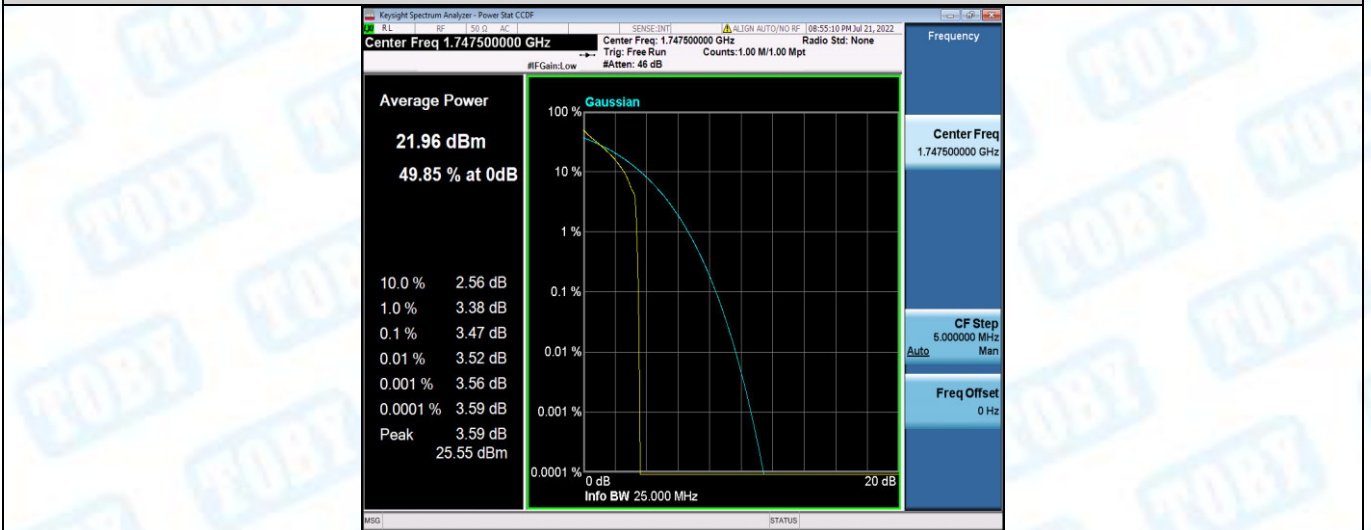

Band4-15MHz-QPSK-20025-75RB#0

Band4-15MHz-QPSK-20175-1RB#0

Band4-15MHz-QPSK-20175-75RB#0

Band4-15MHz-QPSK-20325-1RB#0

Band4-15MHz-QPSK-20325-75RB#0

Band4-15MHz-16QAM-20025-1RB#0

Band4-15MHz-16QAM-20025-75RB#0