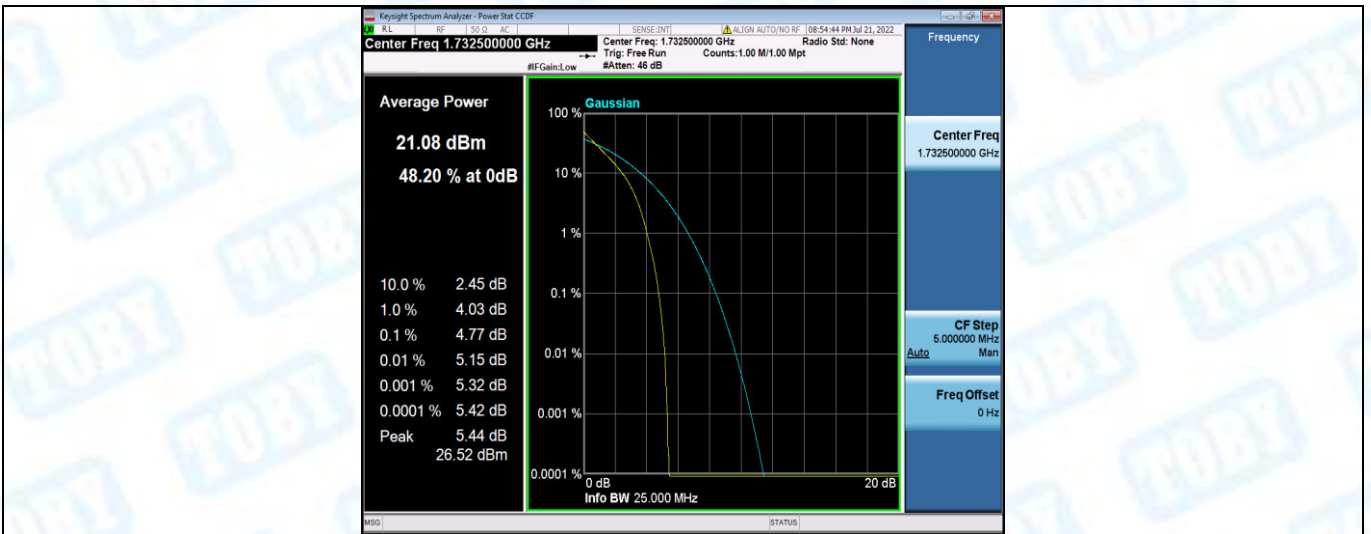

Band4-15MHz-QPSK-20025-75RB#0

Band4-15MHz-QPSK-20175-1RB#0

Band4-15MHz-QPSK-20175-75RB#0

Band4-15MHz-QPSK-20325-1RB#0

Band4-15MHz-QPSK-20325-75RB#0

Band4-15MHz-16QAM-20025-1RB#0

Band4-15MHz-16QAM-20025-75RB#0