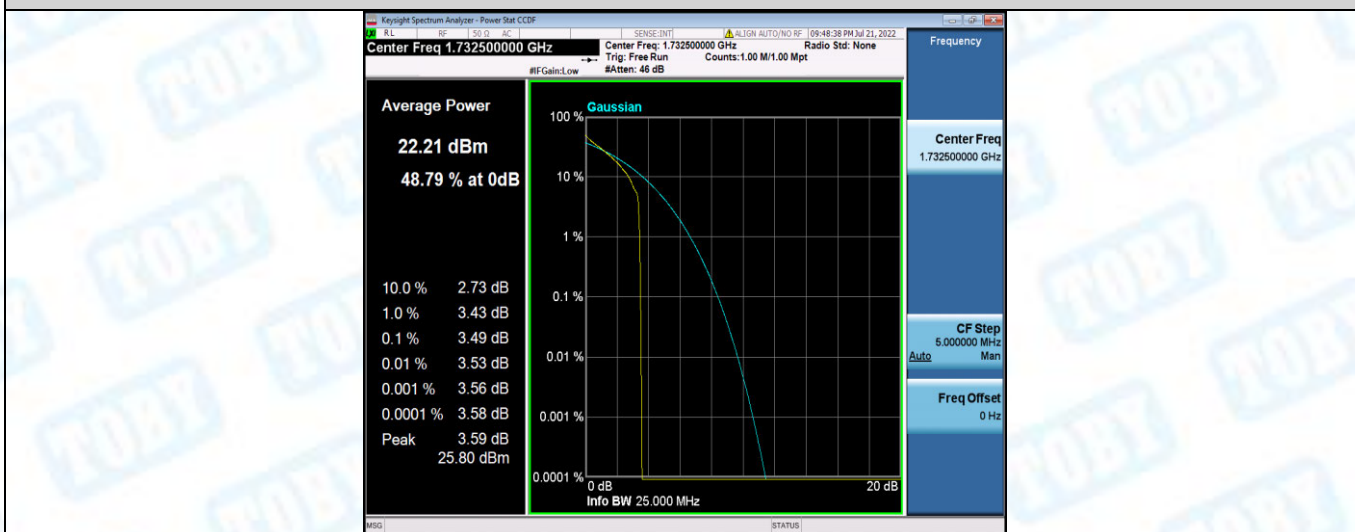

Band4-15MHz-16QAM-20175-1RB#0

Band4-15MHz-16QAM-20175-75RB#0

Band4-15MHz-16QAM-20325-1RB#0

Band4-15MHz-16QAM-20325-75RB#0

Band4-20MHz-QPSK-20050-1RB#0

Band4-20MHz-QPSK-20050-100RB#0

Band4-20MHz-QPSK-20175-1RB#0