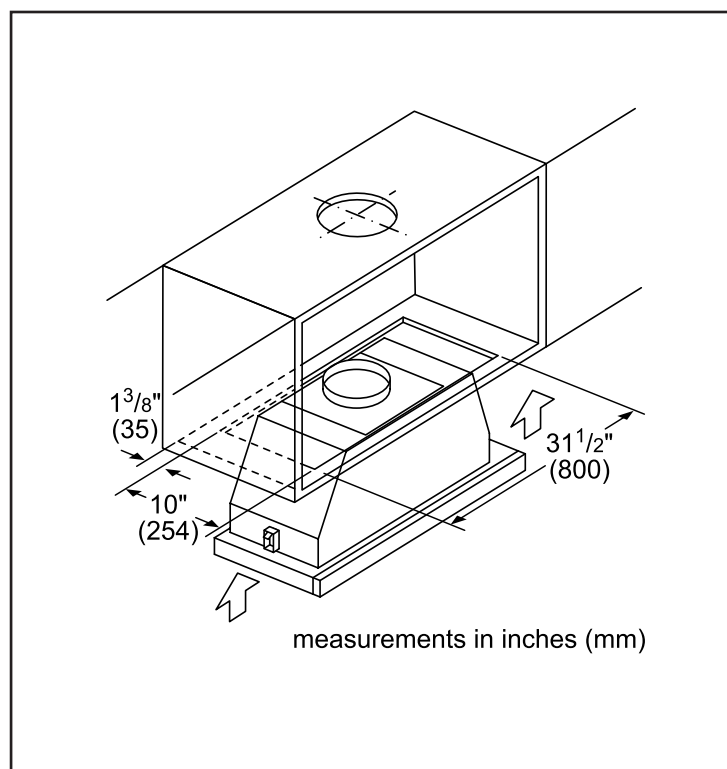

Technical Details

Volts (V)	120 V
Frequency (Hz)	60 Hz
Plug type	No plug
Power cord length (in.)	50"

Dimensions & Weight

Overall appliance dimensions (width of canopy included) (HxWxD) (in.)	11 9/16" x 35 7/8" x 11"
Required distance above cooktop/range cooking surface	24"-34" electric / 29 1/2"-34" gas
Diameter of air duct (in.) top	6"
Diameter of air duct (in.) back	6"
Net weight (lbs)	32.5 lbs

Notes: All height, width and depth dimensions are shown in inches. BSH reserves the absolute and unrestricted right to change product materials and specifications, at any time, without notice. Consult the product's installation instructions for final dimensional data and other details prior to making cutout.

36" Pull-Out Hood

500 Series – Stainless Steel HUI56551UC

BOSCH

Invented for life

Installation Details

Accessories: To purchase Bosch accessories, cleaners & parts please visit www.bosch-home.com/us/store or call 1-800-944-2904 (Mon to Fri 5 am to 6 pm PST, Sat 6 am to 3 pm PST).