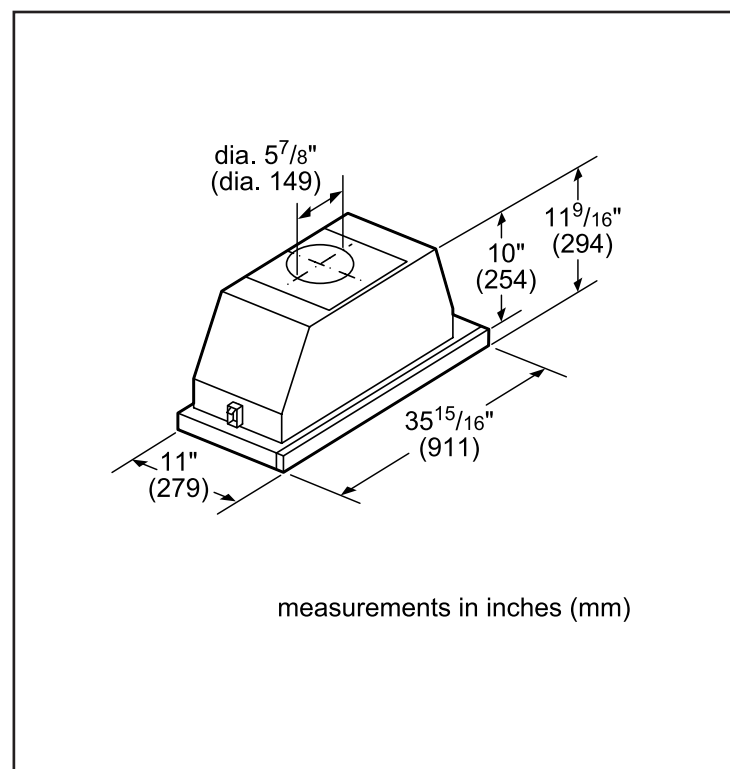

Technical Details

Volts (V)	120 V
Frequency (Hz)	60 Hz
Plug type	No plug
Power cord length (in.)	50"

Dimensions & Weight

Overall appliance dimensions (width of canopy included) (HxWxD) (in.)	11 9/16" x 35 7/8" x 11"
Required distance above cooktop/range cooking surface	24"-34" electric / 29 1/2"-34" gas
Diameter of air duct (in.) top	6"
Diameter of air duct (in.) back	6"
Net weight (lbs)	32.5 lbs

Notes: All height, width and depth dimensions are shown in inches. BSH reserves the absolute and unrestricted right to change product materials and specifications, at any time, without notice. Consult the product's installation instructions for final dimensional data and other details prior to making cutout.

36" Pull-Out Hood

500 Series – Stainless Steel HUI56551UC

BOSCH

Invented for life

Installation Details

Accessories: To purchase Bosch accessories, cleaners & parts please visit www.bosch-home.com/us/store or call 1-800-944-2904 (Mon to Fri 5 am to 6 pm PST, Sat 6 am to 3 pm PST).