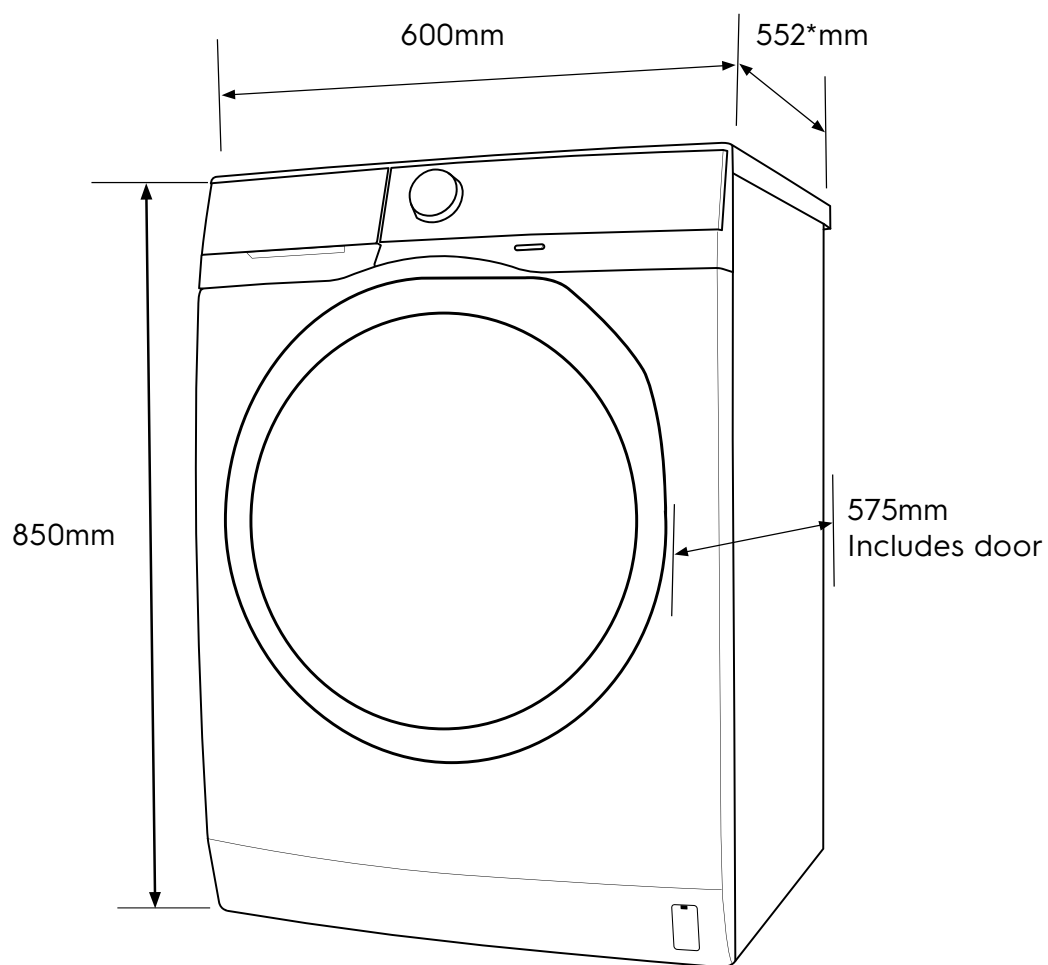

Dimension Guide

Front Load Washer

Model:
EWF7524D3WB

Dimensions			
	width	height	depth
Product (mm)	600	850	552

*Add 20mm for the hose protrusion at the back.

Please note! Dimensions to be used as a guide only. All customers MUST refer to the user manual supplied with the product for detailed installation instructions.