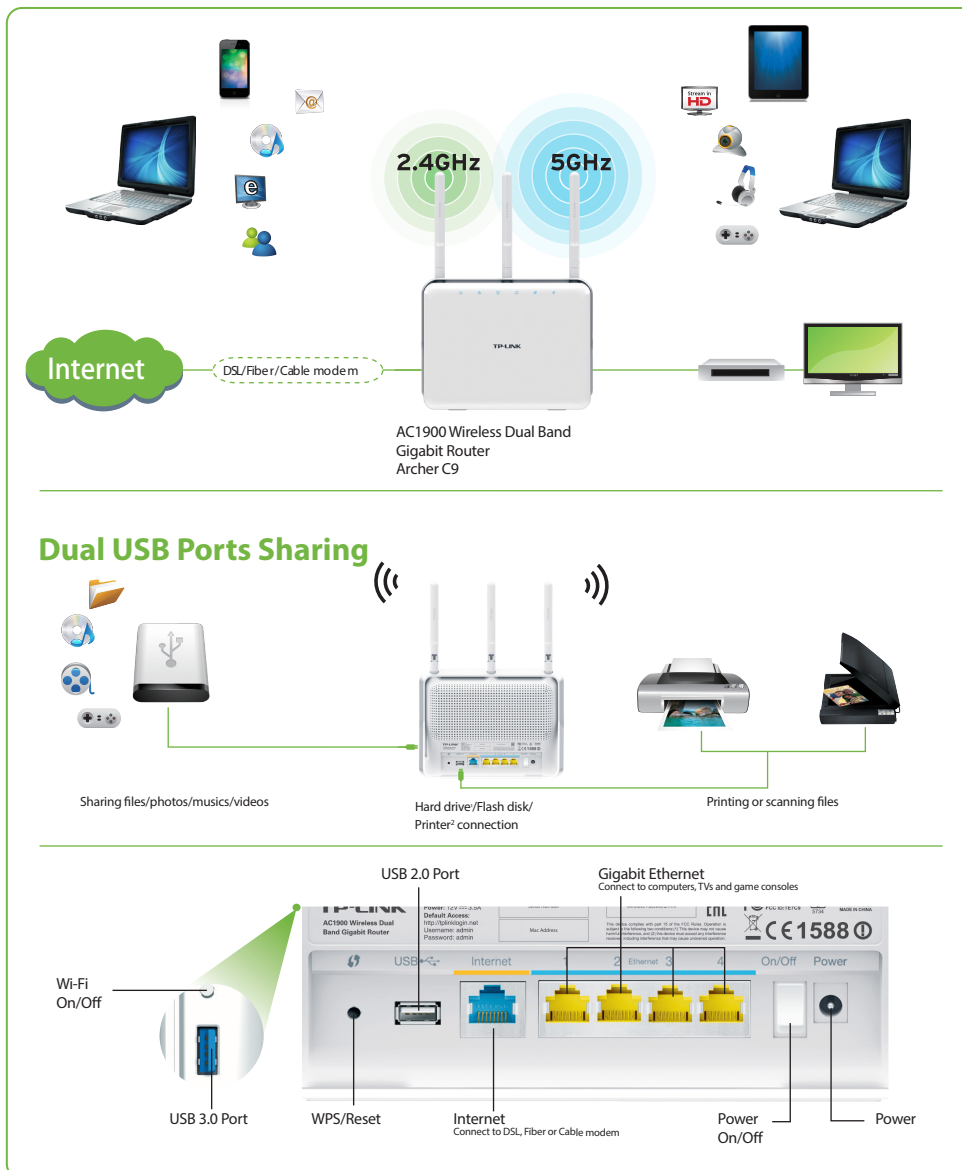

⊙ Specifications:

OTHERS	
Certifications	CE, FCC, RoHS, Wi-Fi, IPv6
System Requirements	Microsoft Windows 8/7/Vista/XP, MAC OS, NetWare, UNIX or Linux.
Dimensions (W X D X H)	8.5 x 1.2 x 6.5 in. (216 x 30 x 164mm)
Environment	Operating Temperature: 0°C~40°C (32°F~104°F)
	Storage Temperature: -40°C~70°C (-40°F~158°F)
	Operating Humidity: 10%~90% non-condensing
	Storage Humidity: 5%~90% non-condensing

⊙ Diagram:

Package:

- AC1900 Wireless Dual Band Gigabit Router Archer C9
- 3 detachable antennas
- Power supply unit
- Resource CD
- Ethernet Cable
- Quick Installation Guide

Related Products:

- AC1200 Wireless Dual Band USB Adapter Archer T4U
- AC600 Wireless Dual Band USB Adapter Archer T2U

¹Some USB hard drive that works at a high power without using any external power adapter might not be supported.

²The USB Printer Controller supports Windows 8/7/Vista/XP 32/64bits and Mac OS. For the printer compatibility information, please visit www.tp-link.com