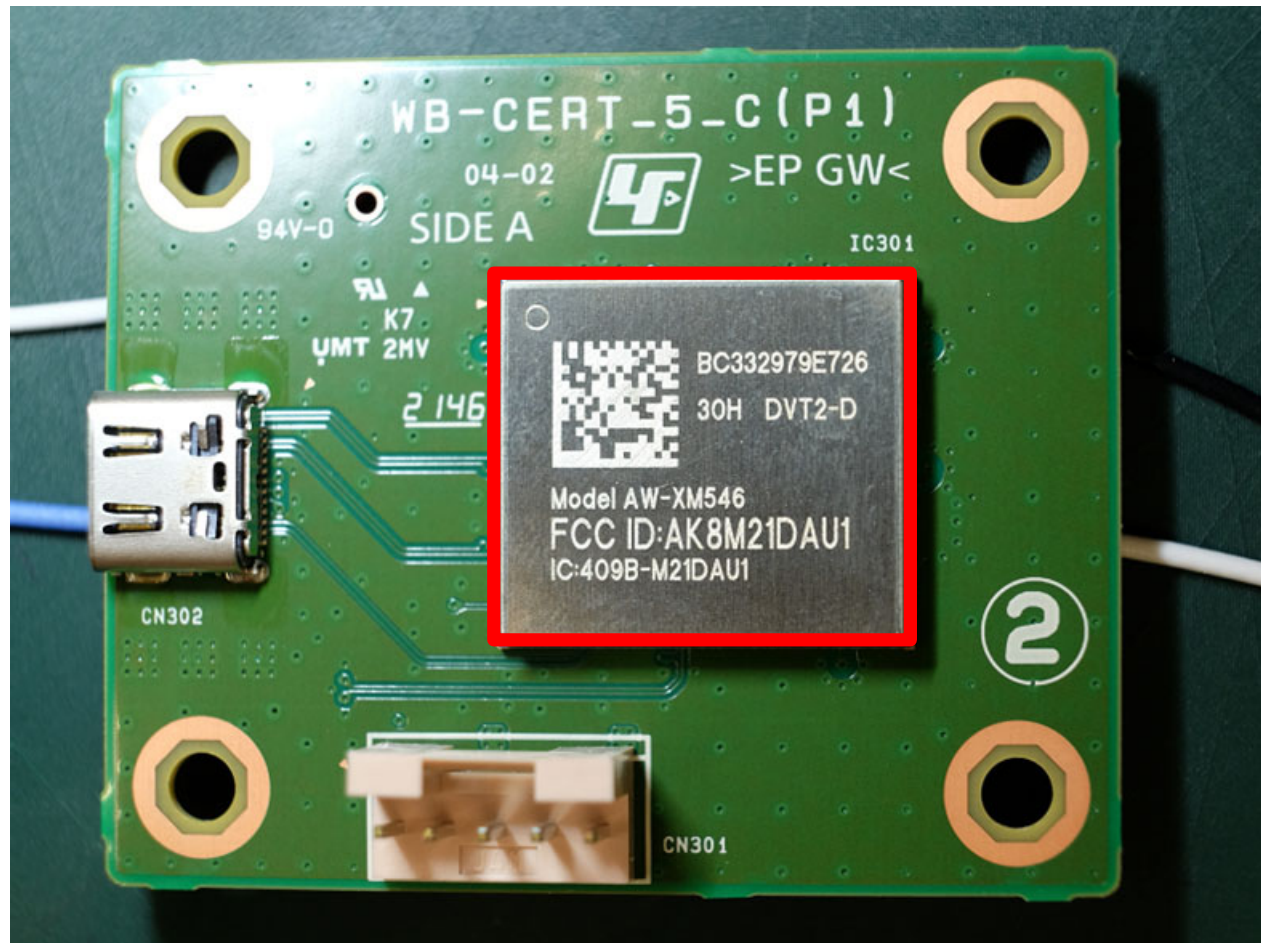

A Module AW-XM546

The scope of approval is only the area surrounded by a red frame and the antennas.

A Module AW-XM546

A Module AW-XM546
PIFA antenna(L34RF071) for ANT1-2
PIFA antenna(L34RF072) for ANT3-4