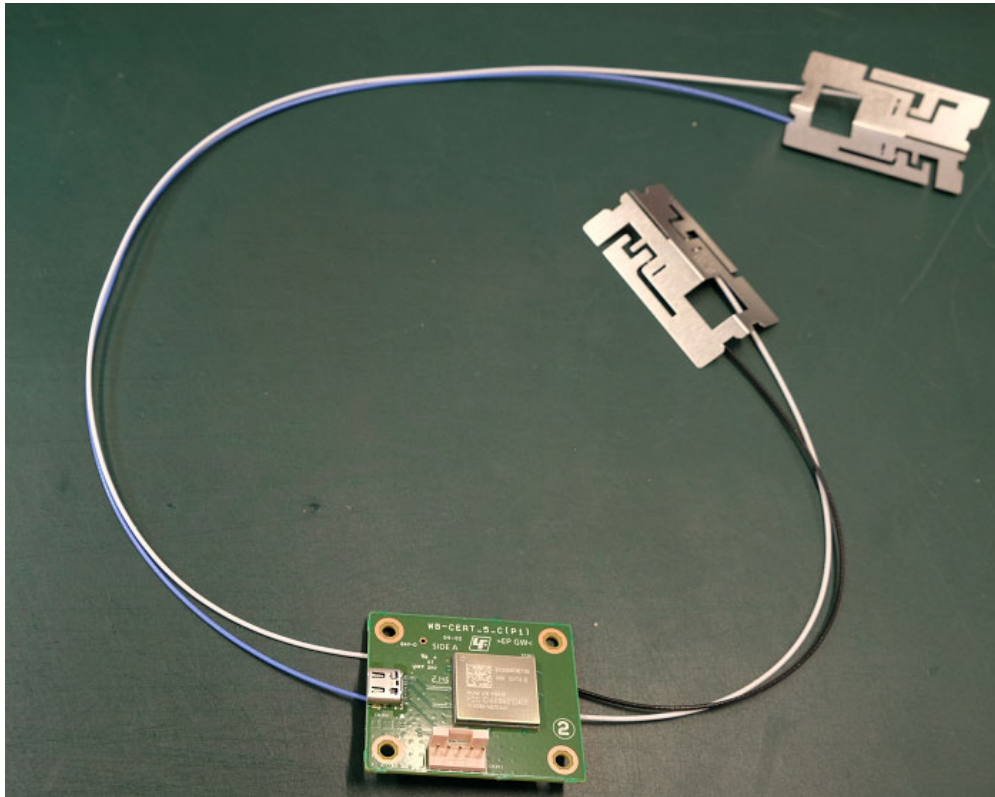

A Module AW-XM546

The scope of approval is only the area surrounded by a red frame and the antennas.

A Module AW-XM546

A Module AW-XM546
PIFA antenna(L34RF071) for ANT1-2
PIFA antenna(L34RF072) for ANT3-4

A Module AW-XM546

PIFA antenna(ANTS2M2-CSG03) for ANT1-2

PIFA antenna(ANTS2M2-CSG04) for ANT3-4