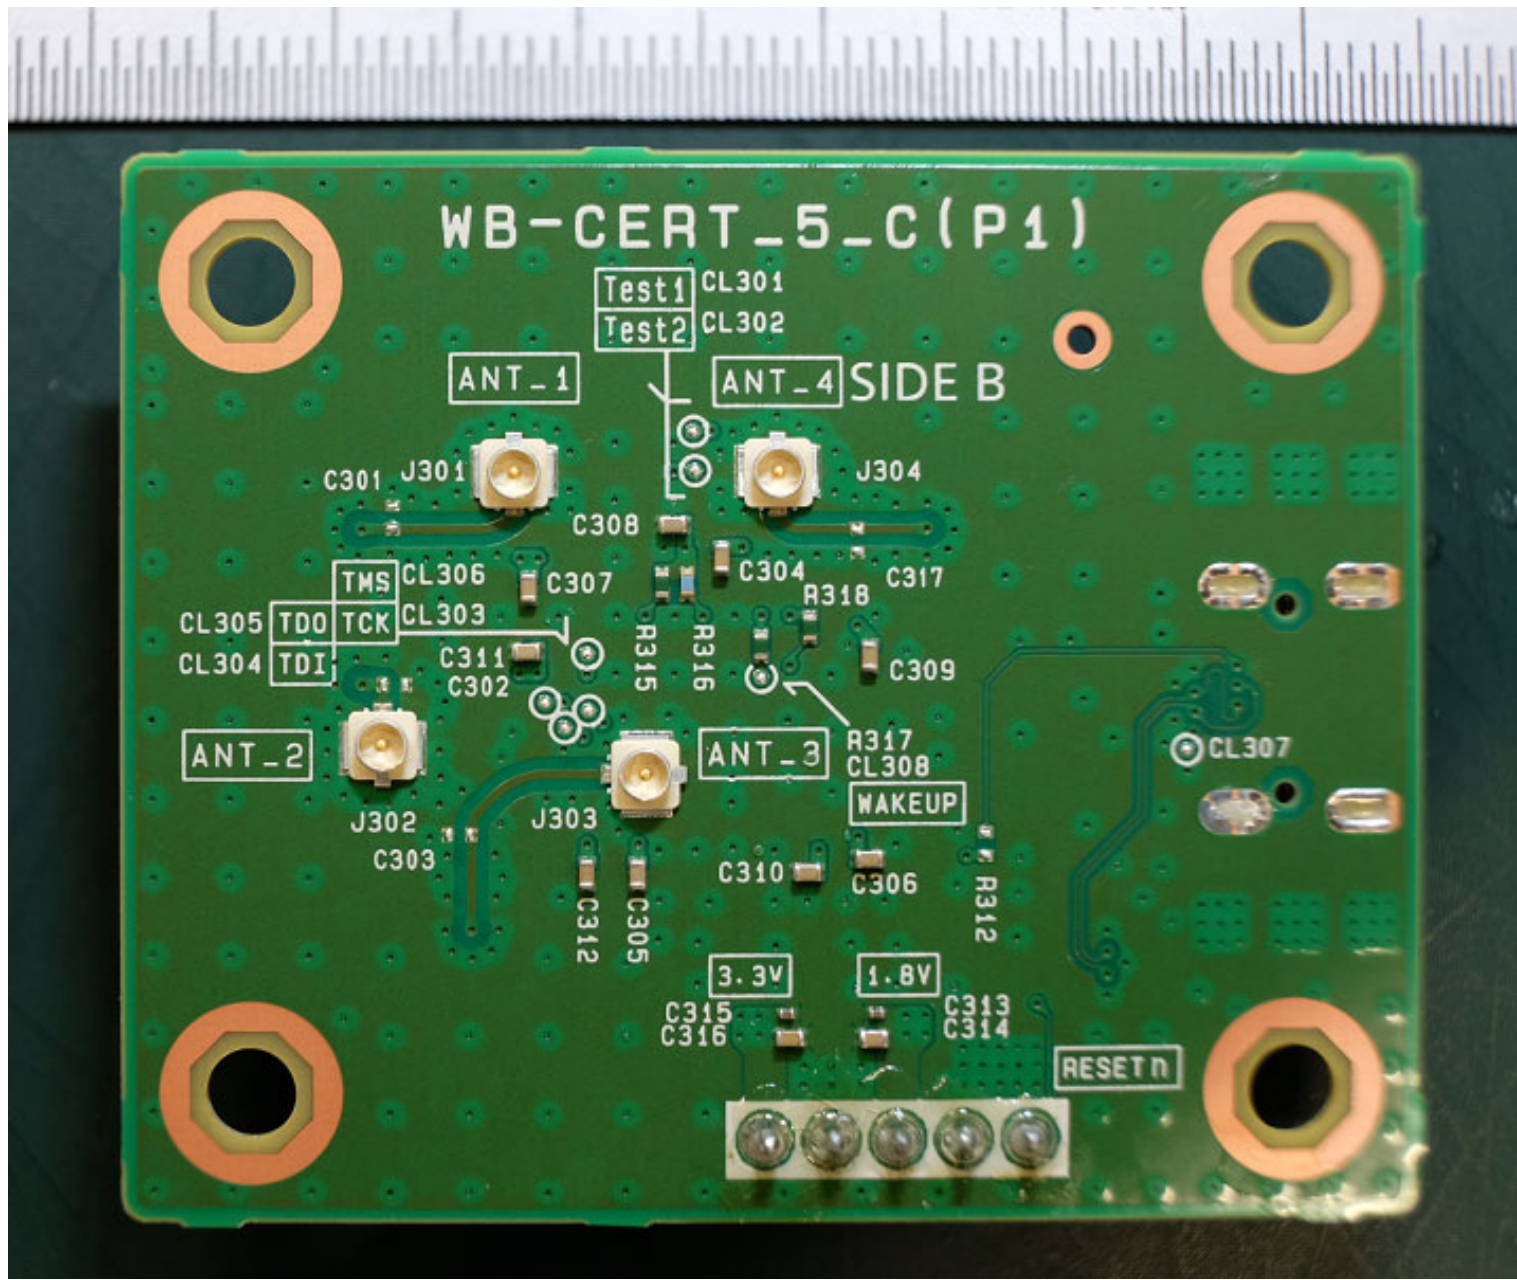

A Module AW-XM546

The scope of approval is only the area surrounded by a red frame and the antennas.

A Module AW-XM546

A Module AW-XM546
PIFA antenna(L34RF071) for ANT1-2
PIFA antenna(L34RF072) for ANT3-4

A Module AW-XM546

PIFA antenna(ANTS2M2-CSG03) for ANT1-2

PIFA antenna(ANTS2M2-CSG04) for ANT3-4