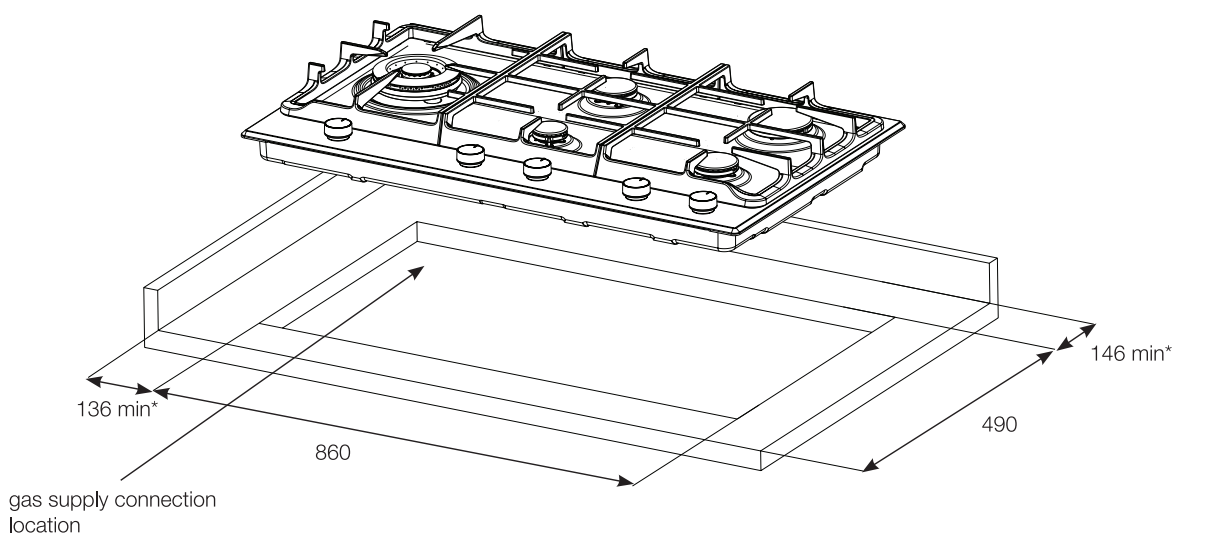

Dimension Guide

Built-in Gas Hob / 90 cm

Model:
EHG955BE

Dimensions			
	width	height	depth
Cut-out (mm)	860	55	490
Product (mm)	895	60	530

*To combustible surface (dimension is not relevant if the adjacent surface is non-combustible).

Please note! Dimensions to be used as a guide only. All customers MUST refer to the user manual supplied with the product for detailed installation instructions.
© 2021 Electrolux S.E.A PTE. LTD. E_DIM_EHG955BE_Sep21