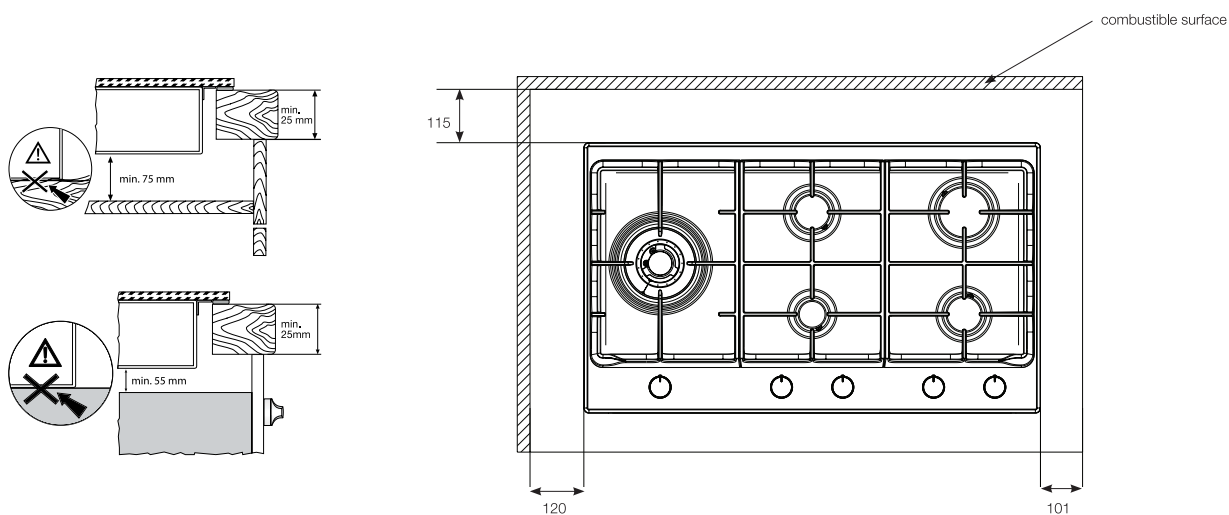

Dimension Guide

Built-in Gas Hob / 90 cm

Model:
EHG955BE

Dimensions			
	width	height	depth
Cut-out (mm)	860	55	490
Product (mm)	895	60	530

*To combustible surface (dimension is not relevant if the adjacent surface is non-combustible).

Please note! Dimensions to be used as a guide only. All customers MUST refer to the user manual supplied with the product for detailed installation instructions.
© 2021 Electrolux S.E.A PTE. LTD. E_DIM_EHG955BE_Sep21