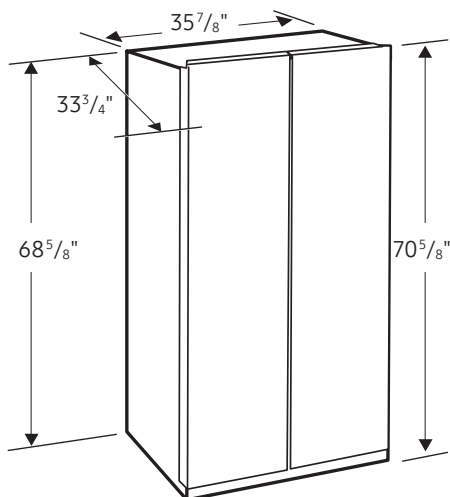

### Installation Specifications

1. Measure the height, width and depth of the opening, making sure to include baseboards, molding tile, countertop overhang, etc. Check to be sure there is enough room to open the door (consider walls, islands or other obstacles when measuring).
2. Refer to illustration below to determine dimensions.
3. Allow 2.5" of clearance on hinge side of refrigerator when installing next to a wall where handle may make contact.
4. Allow 2" minimum clearance at rear for proper air circulation and water/electrical connections. Allow a 3/8" minimum clearance at sides and top for ease of installation.
5. Ensure each door and entryway in the home is wide enough for the refrigerator to be moved through easily.

For optimal usage and ability to open refrigerator doors completely, do not install next to a wall.

Please note: The following dimension and cutout information is for planning purposes only. For complete installation details, consult manual packed with product or download manual online at [samsung.com](http://samsung.com).

### Dimensions

NOTE: Please allow 3/4" of clearance when installing along a wall.

**Total Capacity: 28.0 cu. ft.**

**Refrigerator: 17.9 cu. ft.**

- 4 Tempered Glass Shelves
- Slide-In Shelf
- 2 Drawers
- 5 Door Bins
  - 3 Gallon Bins
  - 2 Door Bins
- Top LED Lighting

### Shipping Dimensions & Weight (WxHxD)

Dimensions: 37 3/4" x 75 3/8" x 35"

Weight: 271 lbs