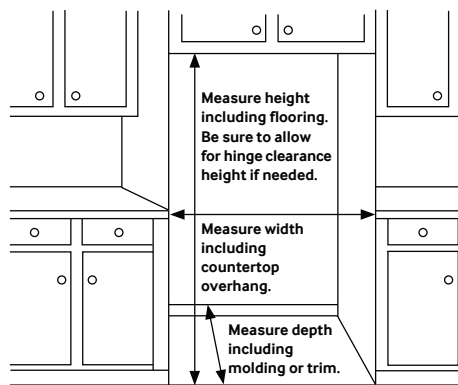

RS28CB760012

SAMSUNG

Bespoke 28 cu. ft. Smart Side-by-Side Refrigerator with Beverage Center™

Installation Specifications

1. Measure the height, width and depth of the opening, making sure to include baseboards, molding tile, countertop overhang, etc. Check to be sure there is enough room to open the door (consider walls, islands or other obstacles when measuring).
2. Refer to illustration below to determine dimensions.
3. Allow 2.5" of clearance on hinge side of refrigerator when installing next to a wall where handle may make contact.
4. Allow 2" minimum clearance at rear for proper air circulation and water/electrical connections. Allow a 3/8" minimum clearance at sides and top for ease of installation.
5. Ensure each door and entryway in the home is wide enough for the refrigerator to be moved through easily.

For optimal usage and ability to open refrigerator doors completely, do not install next to a wall.

Please note: The following dimension and cutout information is for planning purposes only. For complete installation details, consult manual packed with product or download manual online at samsung.com.