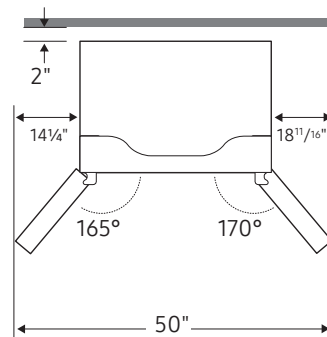

### Installation Specifications

1. Measure the height, width and depth of the opening, making sure to include baseboards, molding tile, countertop overhang, etc. Check to be sure there is enough room to open the door (consider walls, islands or other obstacles when measuring).
2. Refer to illustration below to determine dimensions.
3. Allow 2.5" of clearance on hinge side of refrigerator when installing next to a wall where handle may make contact.
4. Allow 2" minimum clearance at rear for proper air circulation and water/electrical connections. Allow a 3/8" minimum clearance at sides and top for ease of installation.
5. Ensure each door and entryway in the home is wide enough for the refrigerator to be moved through easily.

For optimal usage and ability to open refrigerator doors completely, do not install next to a wall.

Please note: The following dimension and cutout information is for planning purposes only. For complete installation details, consult manual packed with product or download manual online at [samsung.com](http://samsung.com).

### Dimensions

NOTE: Please allow 3/4" of clearance when installing along a wall.

**Total Capacity: 28.0 cu. ft.**

**Refrigerator: 17.9 cu. ft.**

- 4 Tempered Glass Shelves
- Slide-In Shelf
- 2 Drawers
- 5 Door Bins
  - 3 Gallon Bins
  - 2 Door Bins
- Top LED Lighting

### Product Dimensions & Weight

Dimensions (WxHxD with hinges, recessed handles, and doors): 35 7/8" x 70 5/8" x 33 3/4"

Dimensions (WxHxD without hinges and door): 35 7/8" x 68 5/8" x 28 7/8"

Weight: 263 lbs