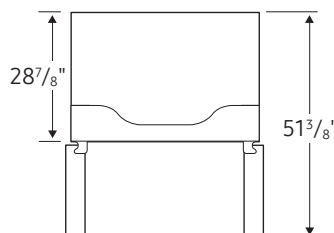

For optimal usage and ability to open refrigerator doors completely, do not install next to a wall.

Please note: The following dimension and cutout information is for planning purposes only. For complete installation details, consult manual packed with product or download manual online at [samsung.com](http://samsung.com).

### Dimensions

NOTE: Please allow 3/4" of clearance when installing along a wall.

**Total Capacity: 28.0 cu. ft.**

**Refrigerator: 17.9 cu. ft.**

- 4 Tempered Glass Shelves
- Slide-In Shelf
- 2 Drawers
- 5 Door Bins
  - 3 Gallon Bins
  - 2 Door Bins
- Top LED Lighting