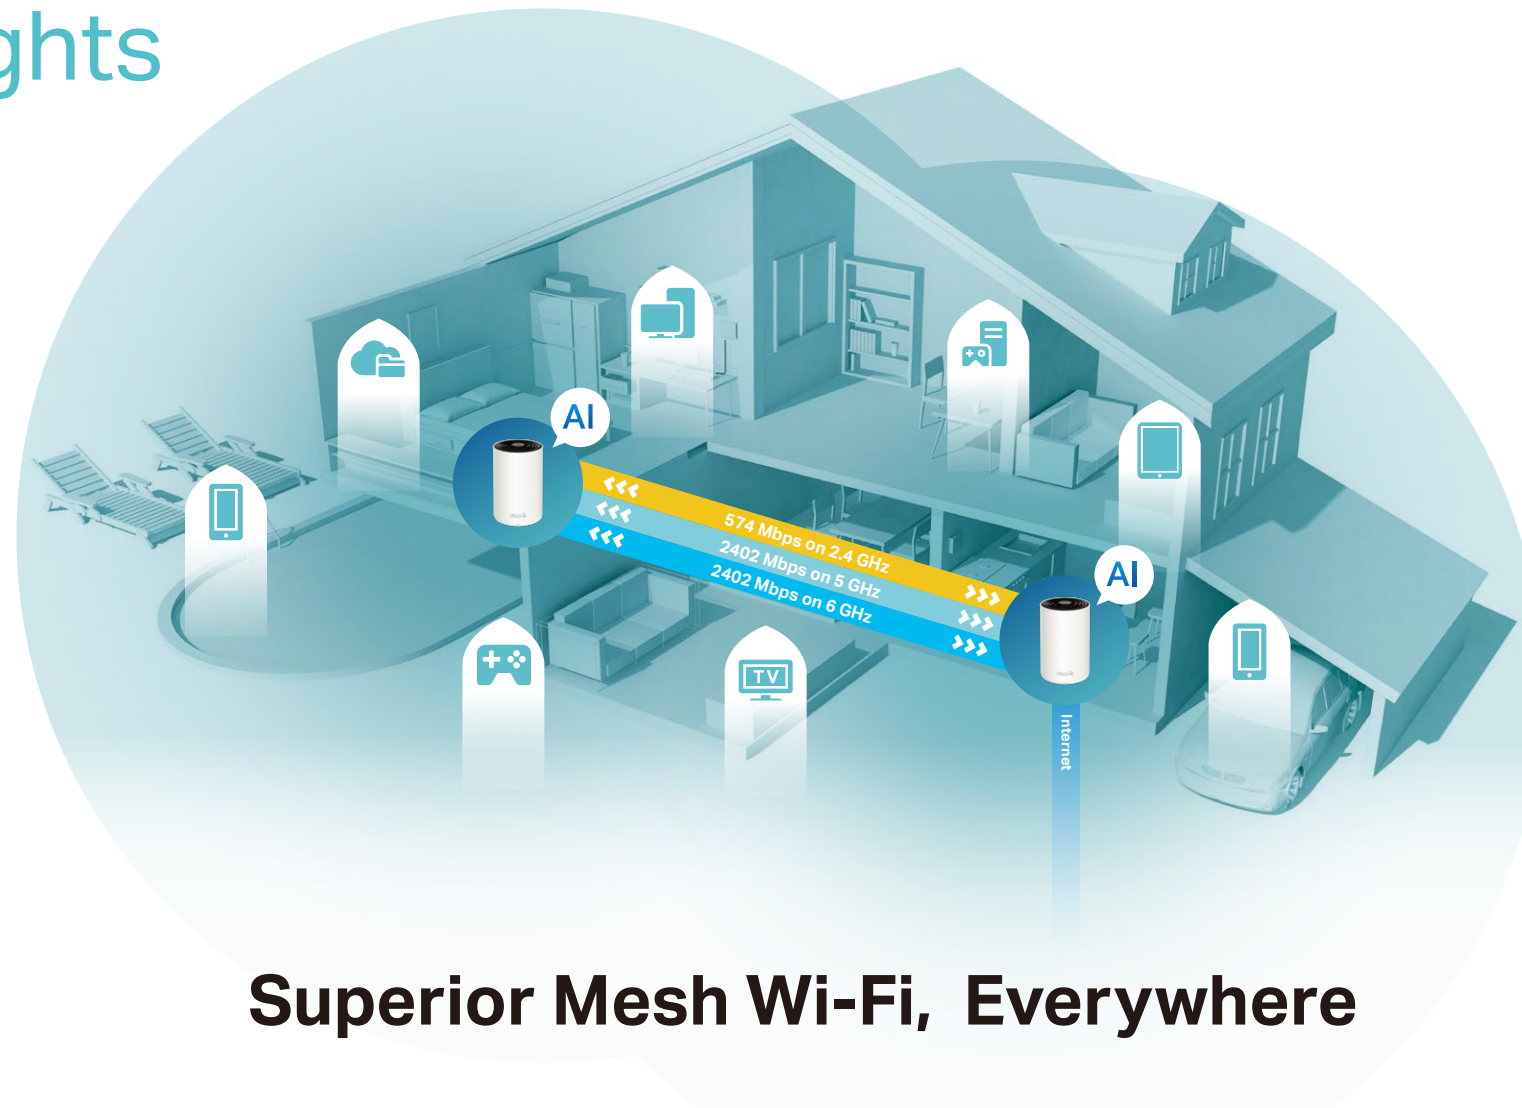

Superior Mesh Wi-Fi, Everywhere

Compatible with
amazon alexa

 HomeShield

AXE5400

Tri-Band Mesh Wi-Fi 6E System

Includes latest
6 GHz Wi-Fi band

2.5 Gbps
Port

Deco XE75 Pro

Wi-Fi 6E

Highlights

Superior Mesh Wi-Fi, Everywhere

Wi-Fi 6E Huge Leap Forward for Wi-Fi

Robust High-Speed Connections

Experience ultra-fast Wi-Fi with more connected devices thanks to the brand-new 6 GHz band. The added 160 MHz channels prevent competition over bandwidth and drops in speed.